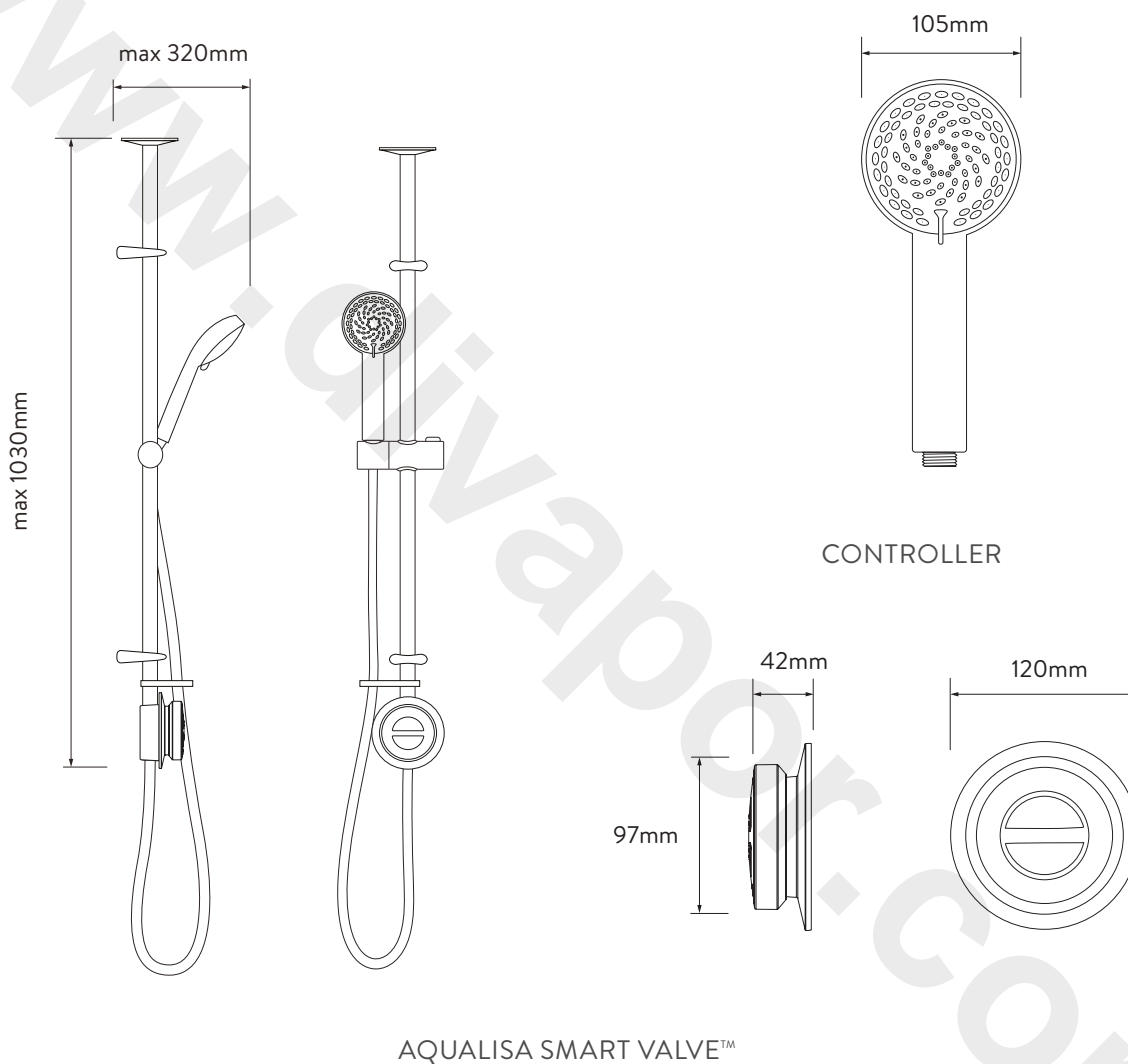

## QUARTZ CLASSIC™ EXPOSED

QZD.A1.EV.20

WITH ADJUSTABLE HEAD - HP/COMBI

### DIMENSIONAL DRAWINGS

### EXPOSED

QZD.A1.EV.20

WITH ADJUSTABLE HEAD - HP/COMBI

#### TECHNICAL SPECIFICATIONS

Minimum pressure requirements	1 bar
Maximum pressure requirements	7 bar
Aqualisa SmartValve™ inlet fitting connections	15mm push fit
Valve inlet centres	48mm
Inlet supply positions	Hot right, cold left
Aqualisa SmartValve™ outlet fitting connection	15mm push fit
Permissible Aqualisa SmartValve™ siting location	Loft, airing cupboard, under bath
Supply temperature	Cold inlet temperature 1°C (minimum) Cold inlet temperature 15°C (maximum) Hot inlet temperature 65°C (maximum)
Water system	HP / Combi / Boosted gravity
Features	One touch start/stop control
	LED display indicates when pre-selected temperature has been reached
	Boost button for enhanced flow
	Wi-Fi & App compatible – control your product with your smart phone and smart home device e.g. Alexa, Google
	App functions include start/stop, shower timer, user dashboard, usage tracker and help & support
	Aqualisa SmartValve™
	Compatible with wired remote control
	105mm, 4 spray patterns (adjustable head) including eco-spray option
Colour	Chrome
Guarantee period	5-year guarantee – shower unit
	2-year guarantee – shower head and kit
Approvals	CE Marking
	BEAB