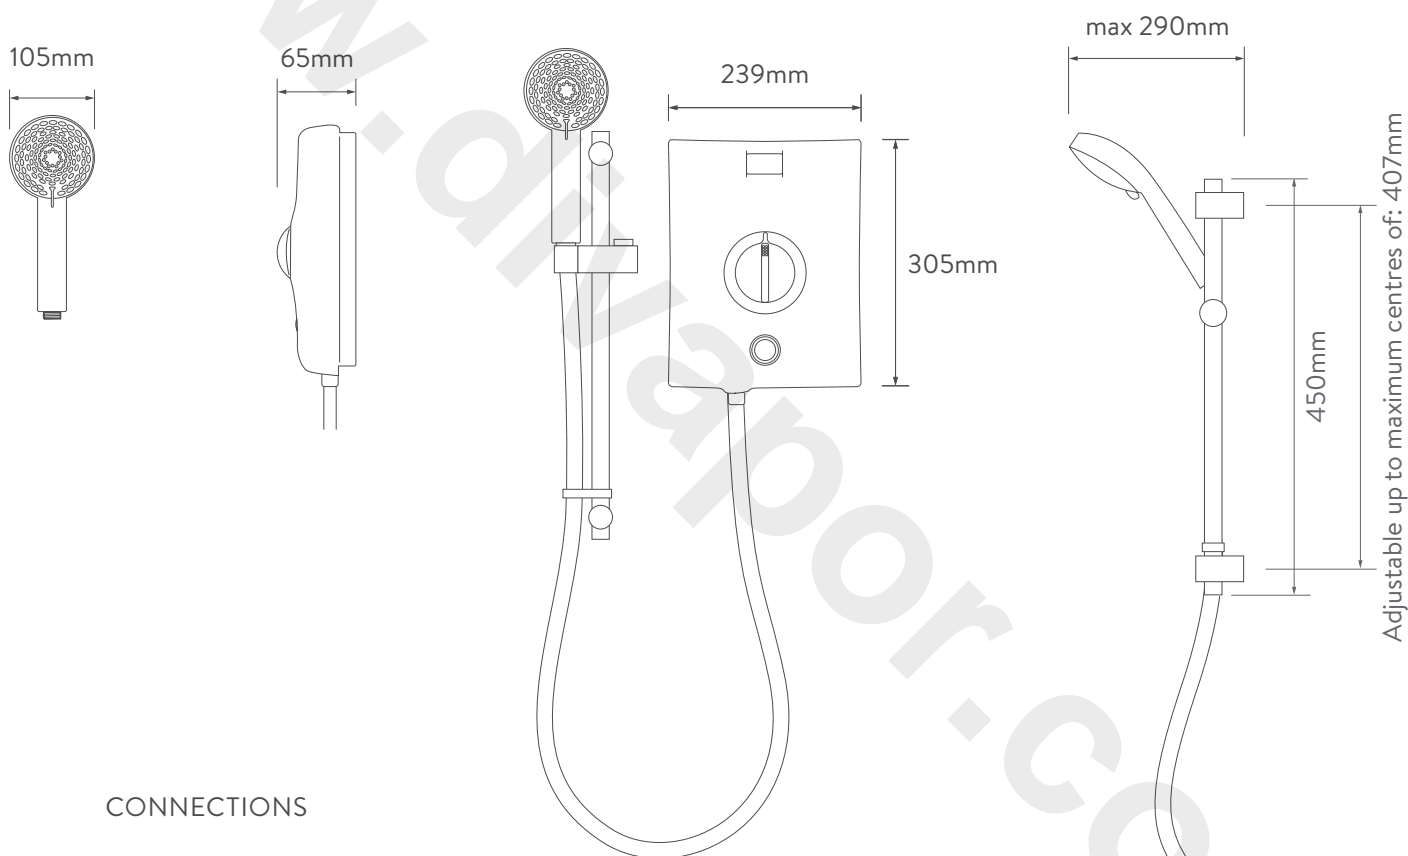

AQUALISA

QUARTZ™

ELECTRIC SHOWER

QZE10501

ELECTRIC 10.5KW WITH ADJUSTABLE HEAD
- CHROME

DIMENSIONAL DRAWINGS

CONNECTIONS

AQUALISA

QUARTZ™

ELECTRIC SHOWER

QZE10501

ELECTRIC 10.5KW WITH ADJUSTABLE HEAD
- CHROME

TECHNICAL SPECIFICATIONS

Power	10.5KW
Minimum pressure	0.9 bar
Maximum pressure	10 bar
Recommended maximum pressure	3 bar
Water entry points	Top, bottom and rear right
Cable entry points	Top, bottom and rear right
Inlet fitting connections	15mm compression
Outlet fitting connections	1/2" BSP thread
Electric requirements	Supply voltage 230 – 240V, MCB rating of 45/50KW.
Water system	Mains cold system
Features	Intuitive single dial
	Push button start/stop
	Rotary controls
	Heat safety features
	Phased shut down
	Heat sensor
	105mm handset, 5 spray patterns
Colour	Chrome
Guarantee period	Shower unit – 2 years
	Shower head and kit – 2 years
Approvals	CE Marking
	BEAB
	European Water Label
	ERP Directive