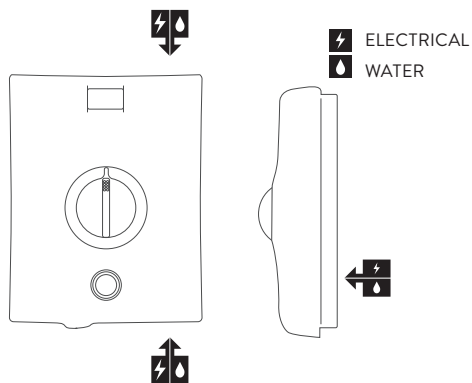

AQUALISA

QUARTZ™

ELECTRIC SHOWER

QZE10501

ELECTRIC 10.5KW WITH ADJUSTABLE HEAD
- CHROME

DIMENSIONAL DRAWINGS

CONNECTIONS

AQUALISA

QUARTZ™

ELECTRIC SHOWER

QZE10501

ELECTRIC 10.5KW WITH ADJUSTABLE HEAD
- CHROME

TECHNICAL SPECIFICATIONS

Power	10.5KW
Minimum pressure	0.9 bar
Maximum pressure	10 bar
Recommended maximum pressure	3 bar
Water entry points	Top, bottom and rear right
Cable entry points	Top, bottom and rear right
Inlet fitting connections	15mm compression
Outlet fitting connections	1/2" BSP thread
Electric requirements	Supply voltage 230 – 240V, MCB rating of 45/50KW.
Water system	Mains cold system
Features	Intuitive single dial
	Push button start/stop
	Rotary controls
	Heat safety features
	Phased shut down
	Heat sensor
	105mm handset, 5 spray patterns
Colour	Chrome
Guarantee period	Shower unit – 2 years
	Shower head and kit – 2 years
Approvals	CE Marking
	BEAB
	European Water Label
	ERP Directive