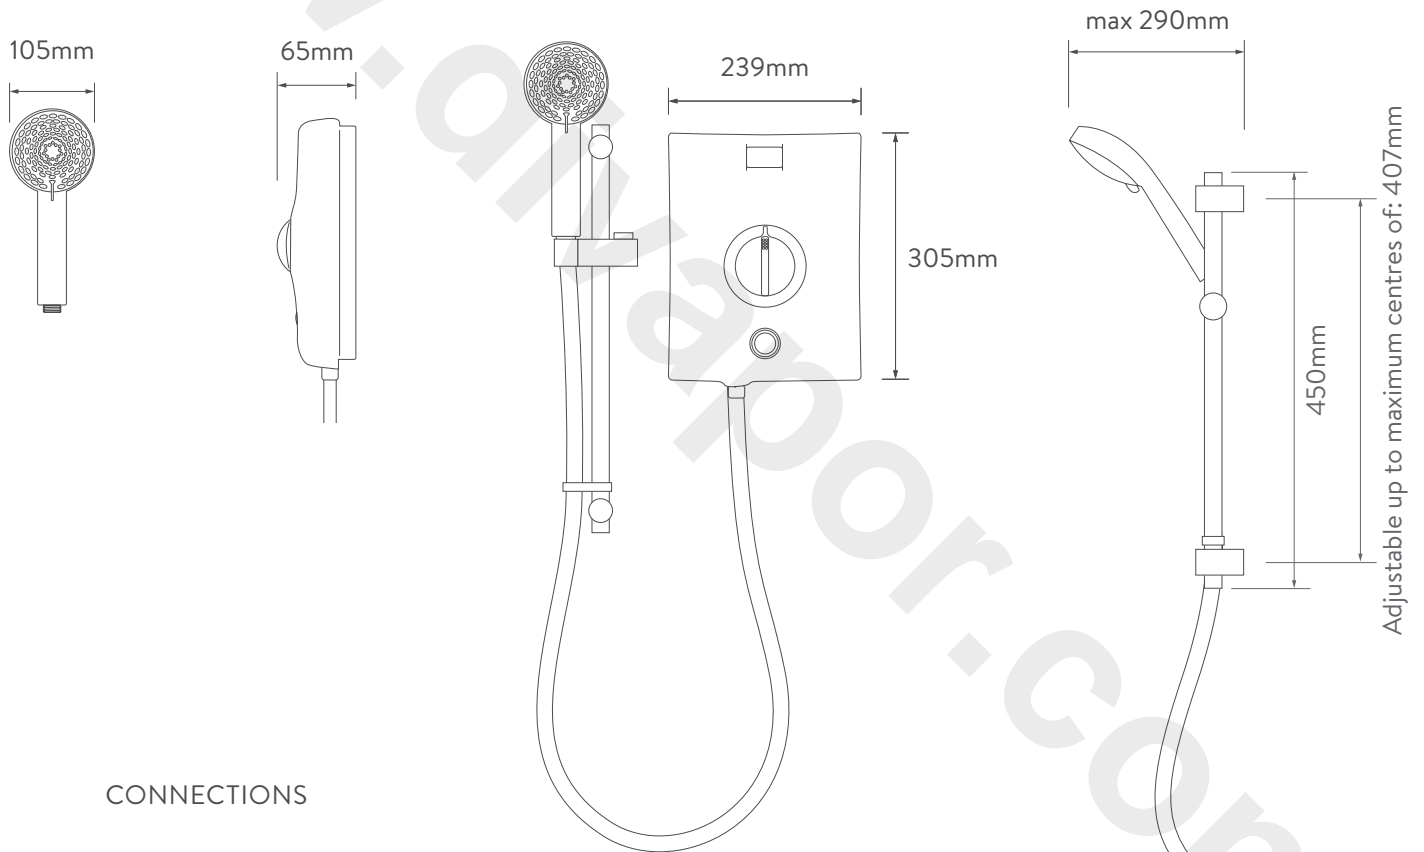

AQUALISA

QUARTZ™

ELECTRIC SHOWER

ELECTRIC 10.5KW WITH ADJUSTABLE HEAD
- GRAPHITE/CHROME

DIMENSIONAL DRAWINGS

CONNECTIONS

AQUALISA

QUARTZ™

ELECTRIC SHOWER

QZE10511

ELECTRIC 10.5KW WITH ADJUSTABLE HEAD
- GRAPHITE/CHROME

TECHNICAL SPECIFICATIONS

Power	10.5KW
Minimum pressure	0.9 bar
Maximum pressure	10 bar
Recommended maximum pressure	3 bar
Water entry points	Top, bottom and rear right
Cable entry points	Top, bottom and rear right
Inlet fitting connections	15mm compression
Outlet fitting connections	1/2" BSP thread
Electric requirements	Supply voltage 230 – 240V, MCB rating of 45/50KW.
Water system	Mains cold system
Features	Intuitive single dial
	Push button start/stop
	Rotary controls
	Heat safety features
	Phased shut down
	Heat sensor
	105mm handset, 5 spray patterns
Colour	Graphite/Chrome
Guarantee period	Shower unit – 2 years
	Shower head and kit – 2 years
Approvals	CE Marking
	BEAB
	European Water Label
	ERP Directive