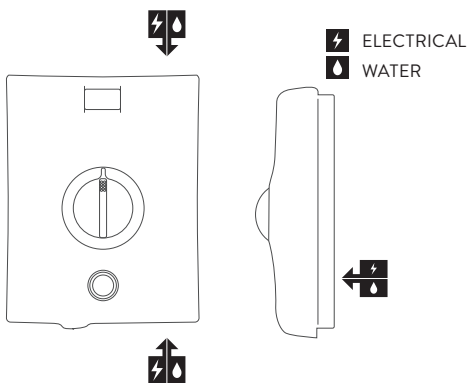

AQUALISA

QUARTZ™

ELECTRIC SHOWER

ELECTRIC 10.5KW WITH ADJUSTABLE HEAD
- GRAPHITE/CHROME

DIMENSIONAL DRAWINGS

CONNECTIONS

AQUALISA

QUARTZ™

ELECTRIC SHOWER

QZE10511

ELECTRIC 10.5KW WITH ADJUSTABLE HEAD
- GRAPHITE/CHROME

TECHNICAL SPECIFICATIONS

Power	10.5KW
Minimum pressure	0.9 bar
Maximum pressure	10 bar
Recommended maximum pressure	3 bar
Water entry points	Top, bottom and rear right
Cable entry points	Top, bottom and rear right
Inlet fitting connections	15mm compression
Outlet fitting connections	1/2" BSP thread
Electric requirements	Supply voltage 230 – 240V, MCB rating of 45/50KW.
Water system	Mains cold system
Features	Intuitive single dial
	Push button start/stop
	Rotary controls
	Heat safety features
	Phased shut down
	Heat sensor
	105mm handset, 5 spray patterns
Colour	Graphite/Chrome
Guarantee period	Shower unit – 2 years
	Shower head and kit – 2 years
Approvals	CE Marking
	BEAB
	European Water Label
	ERP Directive