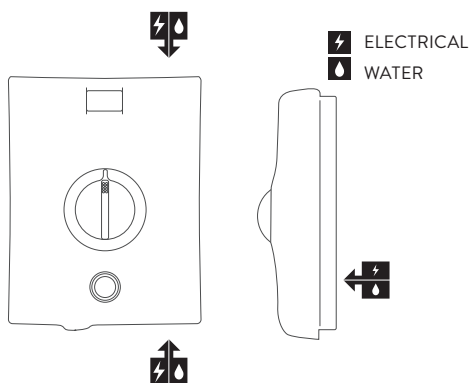

AQUALISA

QUARTZ™

ELECTRIC SHOWER

QZE8501

ELECTRIC 8.5KW WITH ADJUSTABLE HEAD
- CHROME

DIMENSIONAL DRAWINGS

CONNECTIONS

AQUALISA

QUARTZ™

ELECTRIC SHOWER

QZE8501

ELECTRIC 8.5KW WITH ADJUSTABLE HEAD
- CHROME

TECHNICAL SPECIFICATIONS

Power	8.5KW
Minimum pressure	0.9 bar
Maximum pressure	10 bar
Recommended maximum pressure	3 bar
Water entry points	Top, bottom and rear right
Cable entry points	Top, bottom and rear right
Inlet fitting connections	15mm compression
Outlet fitting connections	1/2" BSP thread
Electric requirements	Supply voltage 230 – 240V, MCB rating of 40AMP
Water system	Mains cold system
Features	Intuitive single dial
	Push button start/stop
	Rotary controls
	Heat safety features
	Phased shut down
	Heat sensor
	105mm handset, 5 spray patterns
Colour	Chrome
Guarantee period	Shower unit – 2 years
	Shower head and kit – 2 years
Approvals	CE Marking
	BEAB
	European Water Label
	ERP Directive