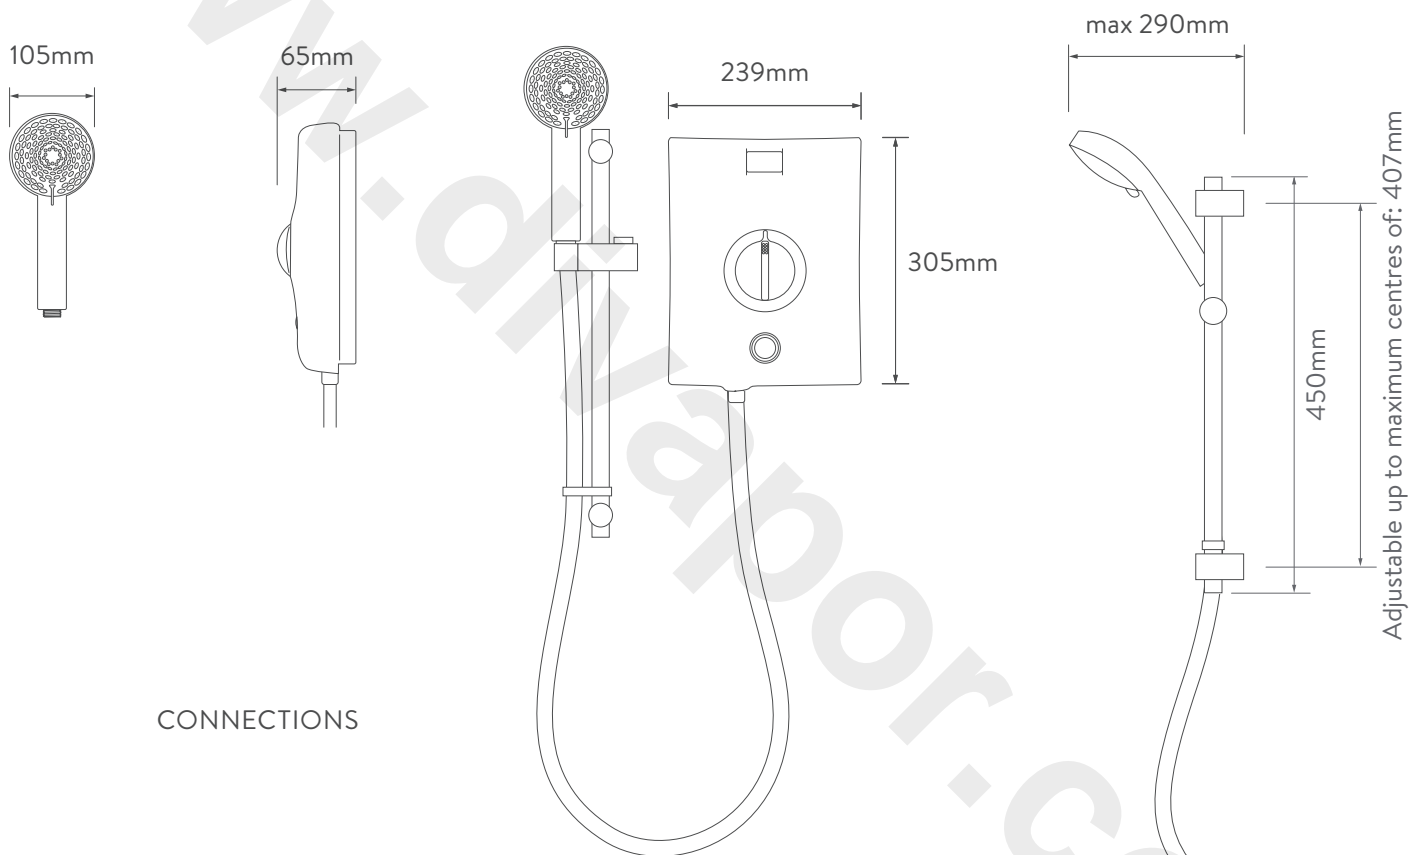

AQUALISA

QUARTZ™

ELECTRIC SHOWER

QZE8501

ELECTRIC 8.5KW WITH ADJUSTABLE HEAD
- CHROME

DIMENSIONAL DRAWINGS

CONNECTIONS

AQUALISA

QUARTZ™

ELECTRIC SHOWER

QZE8501

ELECTRIC 8.5KW WITH ADJUSTABLE HEAD
- CHROME

TECHNICAL SPECIFICATIONS

Power	8.5KW
Minimum pressure	0.9 bar
Maximum pressure	10 bar
Recommended maximum pressure	3 bar
Water entry points	Top, bottom and rear right
Cable entry points	Top, bottom and rear right
Inlet fitting connections	15mm compression
Outlet fitting connections	1/2" BSP thread
Electric requirements	Supply voltage 230 – 240V, MCB rating of 40AMP
Water system	Mains cold system
Features	Intuitive single dial
	Push button start/stop
	Rotary controls
	Heat safety features
	Phased shut down
	Heat sensor
	105mm handset, 5 spray patterns
Colour	Chrome
Guarantee period	Shower unit – 2 years
	Shower head and kit – 2 years
Approvals	CE Marking
	BEAB
	European Water Label
	ERP Directive