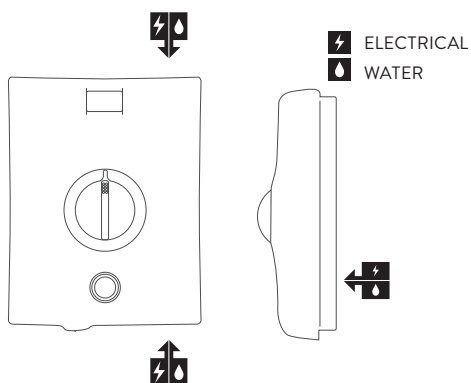

AQUALISA QUARTZ™ ELECTRIC SHOWER

QZE8511

ELECTRIC 8.5KW WITH ADJUSTABLE HEAD
- GRAPHITE/CHROME

DIMENSIONAL DRAWINGS

CONNECTIONS

AQUALISA

QUARTZ™

ELECTRIC SHOWER

QZE8511

ELECTRIC 8.5KW WITH ADJUSTABLE HEAD
- GRAPHITE/CHROME

TECHNICAL SPECIFICATIONS

Power	8.5KW
Minimum pressure	0.9 bar
Maximum pressure	10 bar
Recommended maximum pressure	3 bar
Water entry points	Top, bottom and rear right
Cable entry points	Top, bottom and rear right
Inlet fitting connections	15mm compression
Outlet fitting connections	1/2" BSP thread
Electric requirements	Supply voltage 230 – 240V, MCB rating of 40AMP
Water system	Mains cold system
Features	Intuitive single dial
	Push button start/stop
	Rotary controls
	Heat safety features
	Phased shut down
	Heat sensor
	105mm handset, 5 spray patterns
Colour	Graphite/Chrome
Guarantee period	Shower unit – 2 years
	Shower head and kit – 2 years
Approvals	CE Marking
	BEAB
	European Water Label
	ERP Directive