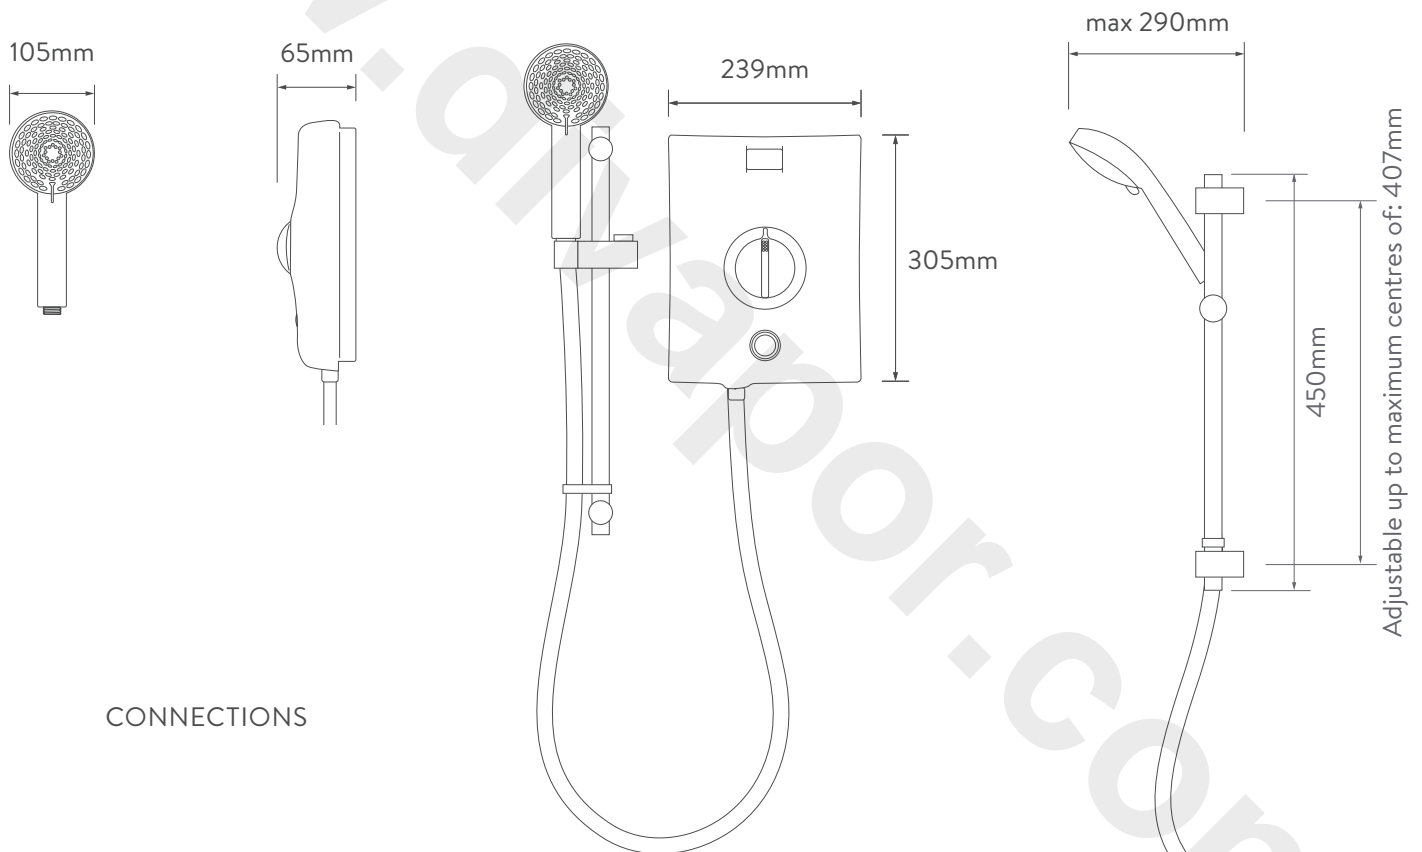

AQUALISA QUARTZ™ ELECTRIC SHOWER

QZE8511

ELECTRIC 8.5KW WITH ADJUSTABLE HEAD
- GRAPHITE/CHROME

DIMENSIONAL DRAWINGS

CONNECTIONS

AQUALISA

QUARTZ™

ELECTRIC SHOWER

QZE8511

ELECTRIC 8.5KW WITH ADJUSTABLE HEAD
- GRAPHITE/CHROME

TECHNICAL SPECIFICATIONS

Power	8.5KW
Minimum pressure	0.9 bar
Maximum pressure	10 bar
Recommended maximum pressure	3 bar
Water entry points	Top, bottom and rear right
Cable entry points	Top, bottom and rear right
Inlet fitting connections	15mm compression
Outlet fitting connections	1/2" BSP thread
Electric requirements	Supply voltage 230 – 240V, MCB rating of 40AMP
Water system	Mains cold system
Features	Intuitive single dial
	Push button start/stop
	Rotary controls
	Heat safety features
	Phased shut down
	Heat sensor
	105mm handset, 5 spray patterns
Colour	Graphite/Chrome
Guarantee period	Shower unit – 2 years
	Shower head and kit – 2 years
Approvals	CE Marking
	BEAB
	European Water Label
	ERP Directive