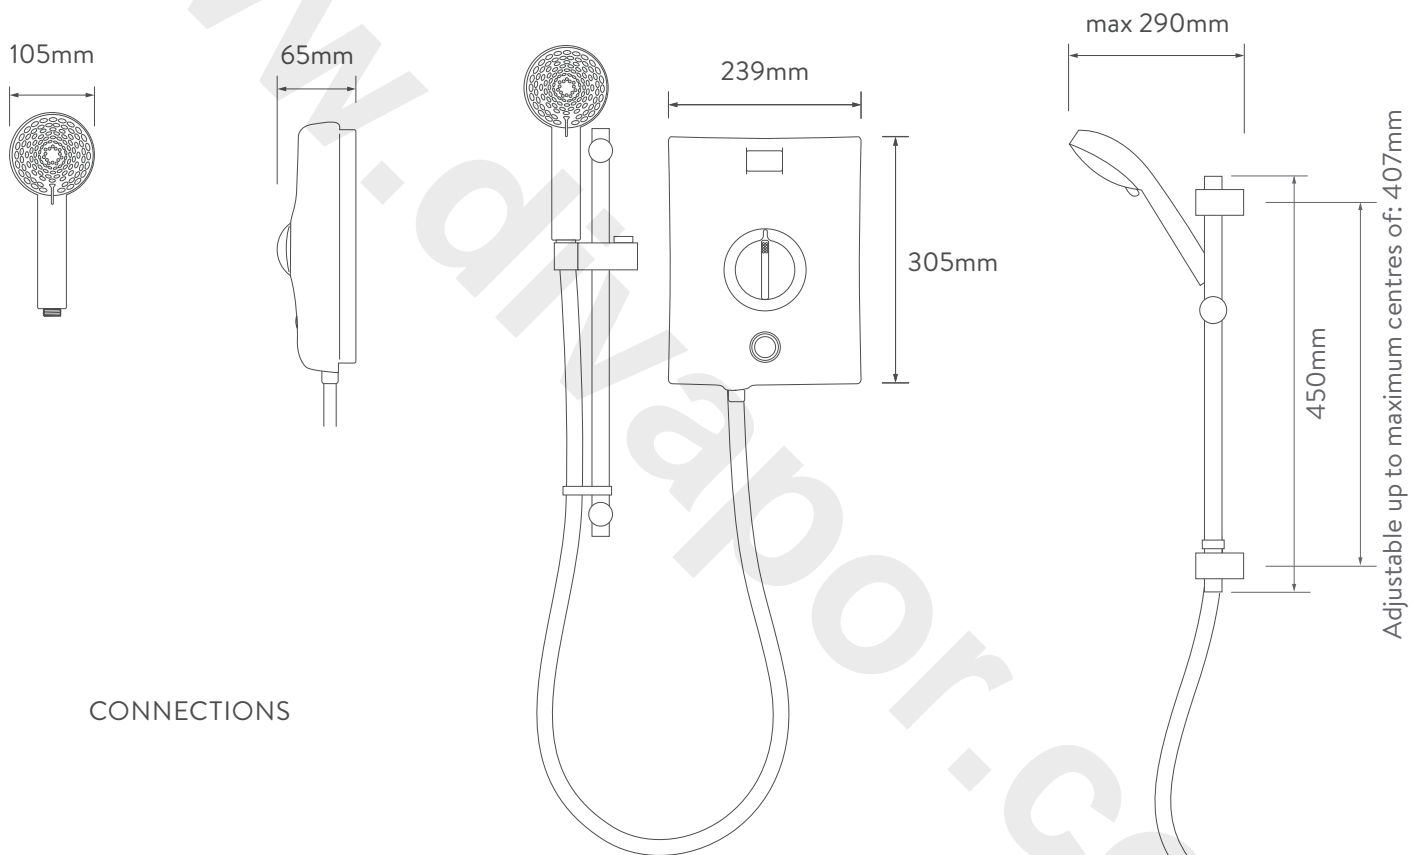

AQUALISA

QUARTZ™

ELECTRIC SHOWER

QZE8521

ELECTRIC 8.5KW WITH ADJUSTABLE HEAD
- WHITE/CHROME

DIMENSIONAL DRAWINGS

CONNECTIONS