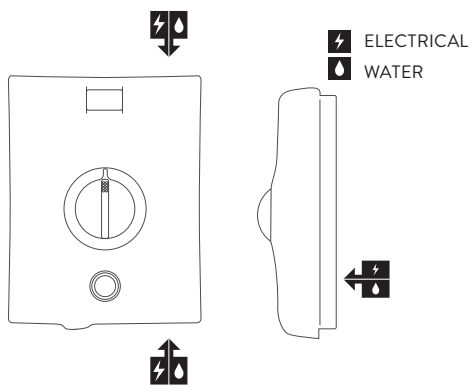

AQUALISA

QUARTZ™

ELECTRIC SHOWER

QZE8521

ELECTRIC 8.5KW WITH ADJUSTABLE HEAD
- WHITE/CHROME

DIMENSIONAL DRAWINGS

CONNECTIONS