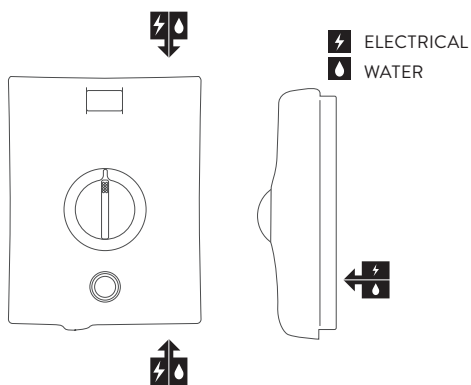

AQUALISA

QUARTZ™

ELECTRIC SHOWER

QZE9501

ELECTRIC 9.5KW WITH ADJUSTABLE HEAD
- CHROME

DIMENSIONAL DRAWINGS

CONNECTIONS

AQUALISA

QUARTZ™

ELECTRIC SHOWER

QZE9501

ELECTRIC 9.5KW WITH ADJUSTABLE HEAD
- CHROME

TECHNICAL SPECIFICATIONS

Power	9.5KW
Minimum pressure	0.9 bar
Maximum pressure	10 bar
Recommended maximum pressure	3 bar
Water entry points	Top, bottom and rear right
Cable entry points	Top, bottom and rear right
Inlet fitting connections	15mm compression
Outlet fitting connections	1/2" BSP thread
Electric requirements	Supply voltage 230 – 240V, MCB rating of 40AMP
Water system	Mains cold system
Features	Intuitive single dial
	Push button start/stop
	Rotary controls
	Heat safety features
	Phased shut down
	Heat sensor
	105mm handset, 5 spray patterns
Colour	Chrome
Guarantee period	Shower unit – 2 years
	Shower head and kit – 2 years
Approvals	CE Marking
	BEAB
	European Water Label
	ERP Directive