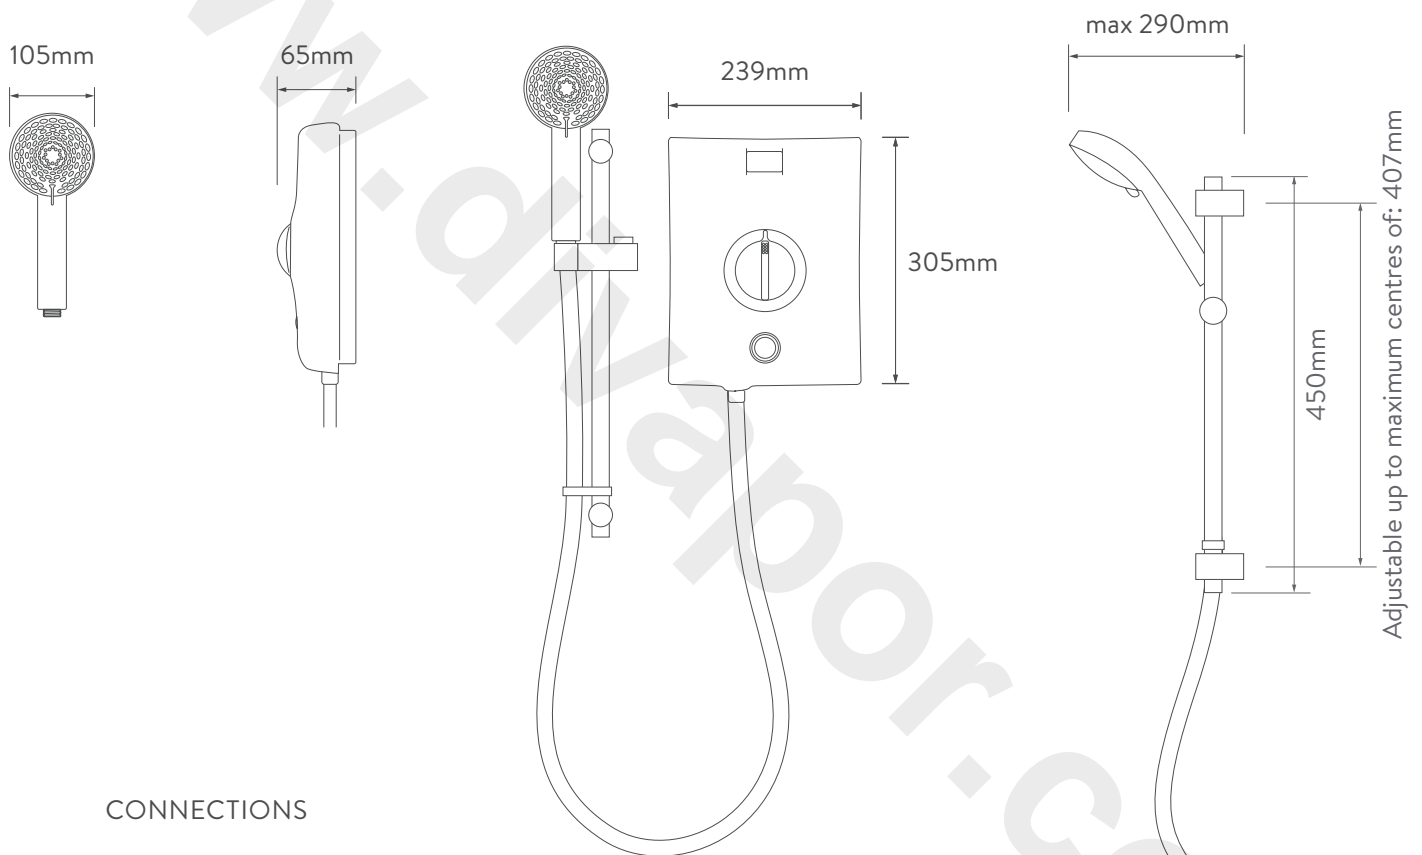

AQUALISA

QUARTZ™

ELECTRIC SHOWER

QZE9501

ELECTRIC 9.5KW WITH ADJUSTABLE HEAD
- CHROME

DIMENSIONAL DRAWINGS

CONNECTIONS

AQUALISA

QUARTZ™

ELECTRIC SHOWER

QZE9501

ELECTRIC 9.5KW WITH ADJUSTABLE HEAD
- CHROME

TECHNICAL SPECIFICATIONS

Power	9.5KW
Minimum pressure	0.9 bar
Maximum pressure	10 bar
Recommended maximum pressure	3 bar
Water entry points	Top, bottom and rear right
Cable entry points	Top, bottom and rear right
Inlet fitting connections	15mm compression
Outlet fitting connections	1/2" BSP thread
Electric requirements	Supply voltage 230 – 240V, MCB rating of 40AMP
Water system	Mains cold system
Features	Intuitive single dial
	Push button start/stop
	Rotary controls
	Heat safety features
	Phased shut down
	Heat sensor
	105mm handset, 5 spray patterns
Colour	Chrome
Guarantee period	Shower unit – 2 years
	Shower head and kit – 2 years
Approvals	CE Marking
	BEAB
	European Water Label
	ERP Directive