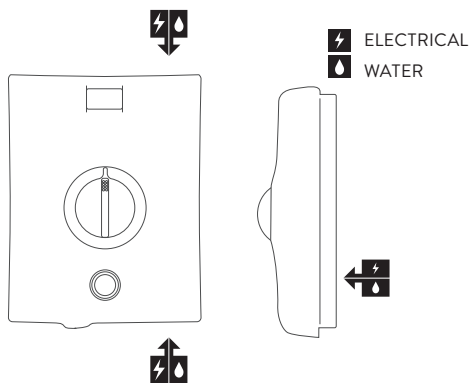

AQUALISA QUARTZ™ ELECTRIC SHOWER

QZE9511

ELECTRIC 9.5KW WITH ADJUSTABLE HEAD
- GRAPHITE/CHROME

DIMENSIONAL DRAWINGS

CONNECTIONS

AQUALISA

QUARTZ™

ELECTRIC SHOWER

QZE9511

ELECTRIC 9.5KW WITH ADJUSTABLE HEAD
- GRAPHITE/CHROME

TECHNICAL SPECIFICATIONS

Power	9.5KW
Minimum pressure	0.9 bar
Maximum pressure	10 bar
Recommended maximum pressure	3 bar
Water entry points	Top, bottom and rear right
Cable entry points	Top, bottom and rear right
Inlet fitting connections	15mm compression
Outlet fitting connections	1/2" BSP thread
Electric requirements	Supply voltage 230 – 240V, MCB rating of 40AMP
Water system	Mains cold system
Features	Intuitive single dial
	Push button start/stop
	Rotary controls
	Heat safety features
	Phased shut down
	Heat sensor
	105mm handset, 5 spray patterns
Colour	Graphite/Chrome
Guarantee period	Shower unit – 2 years
	Shower head and kit – 2 years
Approvals	CE Marking
	BEAB
	European Water Label
	ERP Directive