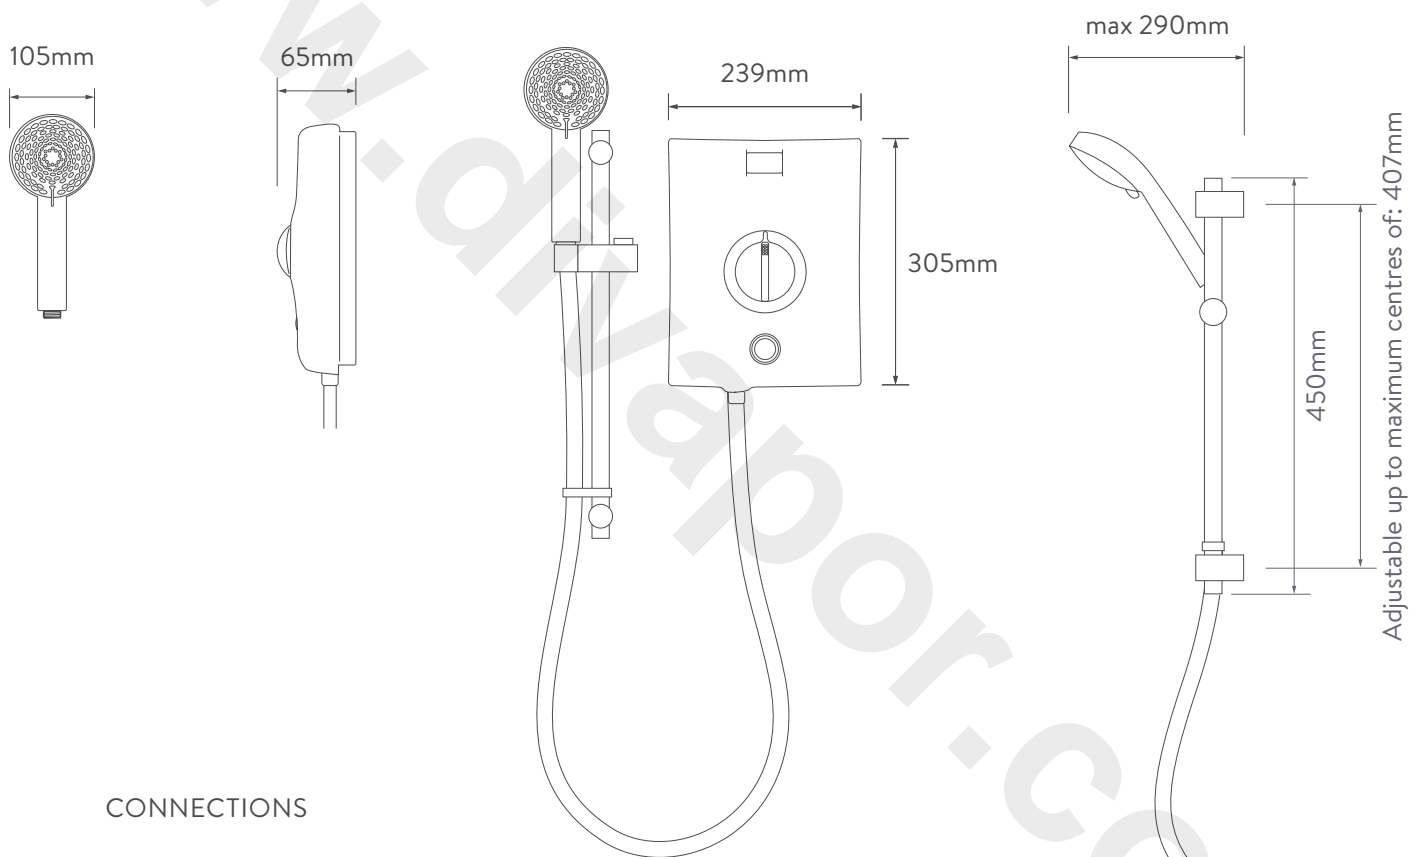

AQUALISA QUARTZ™ ELECTRIC SHOWER

QZE9511

ELECTRIC 9.5KW WITH ADJUSTABLE HEAD
- GRAPHITE/CHROME

DIMENSIONAL DRAWINGS

CONNECTIONS

AQUALISA

QUARTZ™

ELECTRIC SHOWER

QZE9511

ELECTRIC 9.5KW WITH ADJUSTABLE HEAD
- GRAPHITE/CHROME

TECHNICAL SPECIFICATIONS

Power	9.5KW
Minimum pressure	0.9 bar
Maximum pressure	10 bar
Recommended maximum pressure	3 bar
Water entry points	Top, bottom and rear right
Cable entry points	Top, bottom and rear right
Inlet fitting connections	15mm compression
Outlet fitting connections	1/2" BSP thread
Electric requirements	Supply voltage 230 – 240V, MCB rating of 40AMP
Water system	Mains cold system
Features	Intuitive single dial
	Push button start/stop
	Rotary controls
	Heat safety features
	Phased shut down
	Heat sensor
	105mm handset, 5 spray patterns
Colour	Graphite/Chrome
Guarantee period	Shower unit – 2 years
	Shower head and kit – 2 years
Approvals	CE Marking
	BEAB
	European Water Label
	ERP Directive