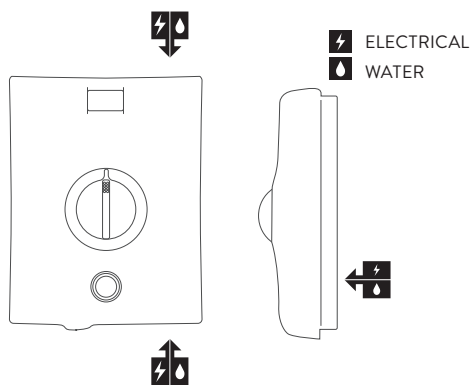

AQUALISA

QUARTZ™

ELECTRIC SHOWER

QZE9521

ELECTRIC 9.5KW WITH ADJUSTABLE HEAD
- WHITE/CHROME

DIMENSIONAL DRAWINGS

CONNECTIONS