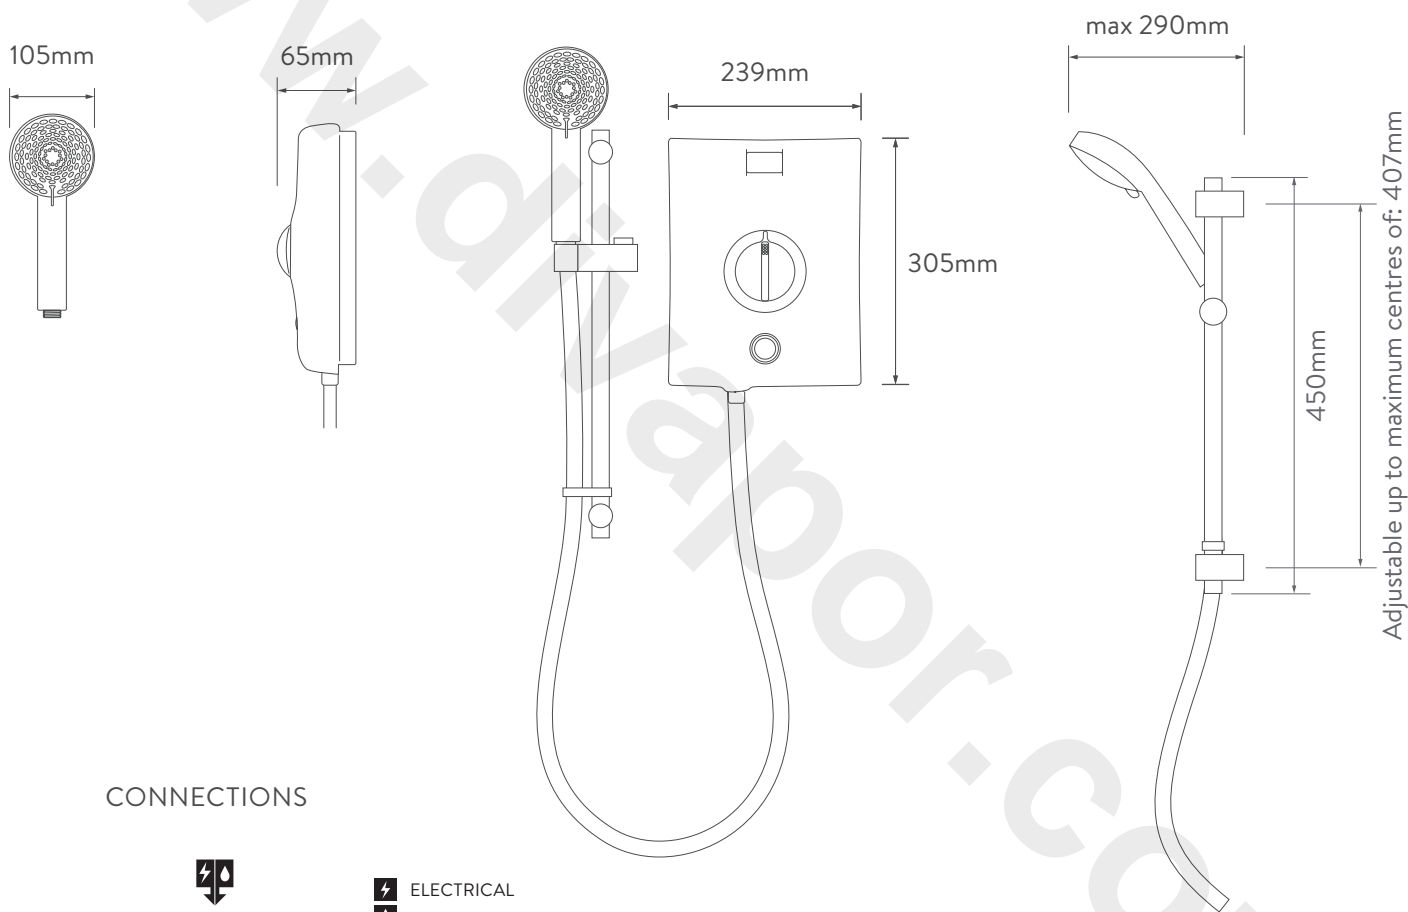

### ELECTRIC SHOWER

QZE9521

ELECTRIC 9.5KW WITH ADJUSTABLE HEAD  
- WHITE/CHROME

#### DIMENSIONAL DRAWINGS

#### TECHNICAL SPECIFICATIONS

Power	9.5KW
Minimum pressure	0.9 bar
Maximum pressure	10 bar
Recommended maximum pressure	3 bar
Water entry points	Top, bottom and rear right
Cable entry points	Top, bottom and rear right
Inlet fitting connections	15mm compression
Outlet fitting connections	1/2" BSP thread
Electric requirements	Supply voltage 230 – 240V, MCB rating of 40AMP
Water system	Mains cold system
Features	Intuitive single dial
	Push button start/stop
	Rotary controls
	Heat safety features
	Phased shut down
	Heat sensor
	105mm handset, 5 spray patterns
Colour	White/Chrome
Guarantee period	Shower unit – 2 years
	Shower head and kit – 2 years
Approvals	CE Marking
	BEAB
	European Water Label
	ERP Directive