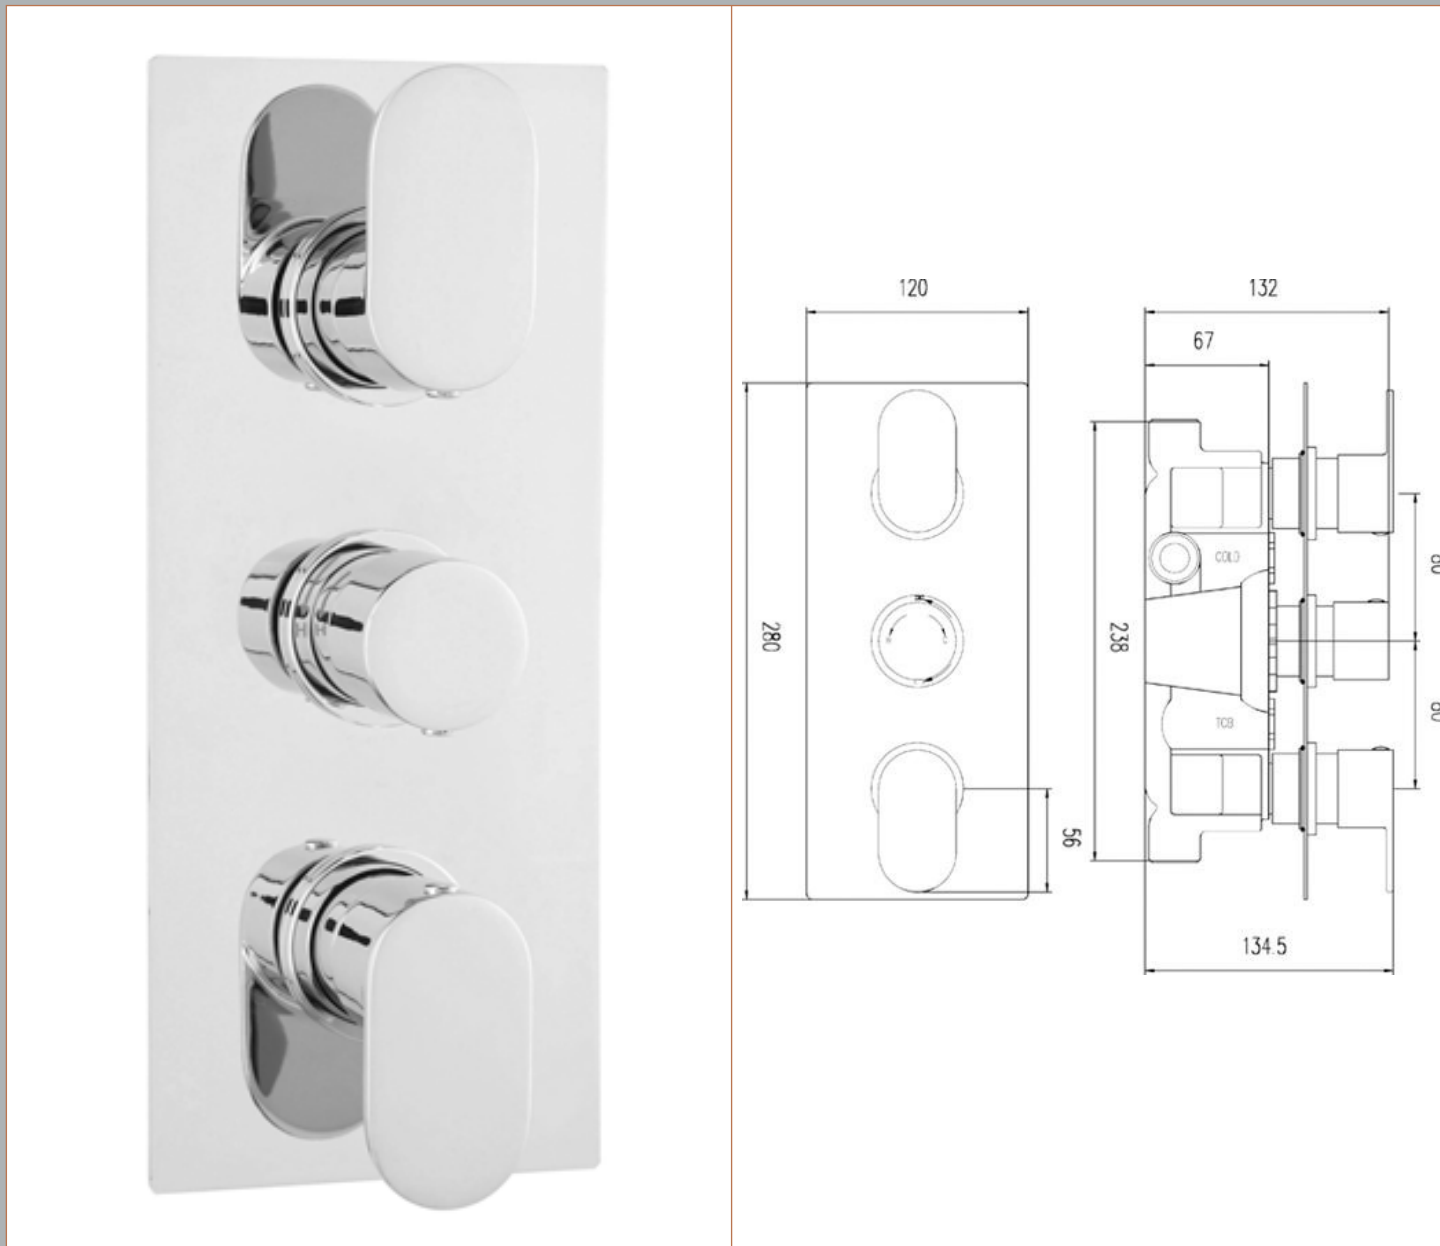

Sales Code: REI3617

Description: Reign Triple Valve W/Diverter (Rec)

### Product Dimensions

Length (mm):	
Width (mm):	120
Height (mm):	280
Depth (mm):	135
Nett Weight (kg):	3.5

### Packaging Dimensions

Length (mm):	250
Width (mm):	240
Height (mm):	
Gross Weight (kg):	3.5

### Outer Box Dimensions (If Applicable)

Length (mm):	
Width (mm):	525
Height (mm):	425
Depth (mm):	340
Gross Weight (kg):	
Barcode:	5055275834152