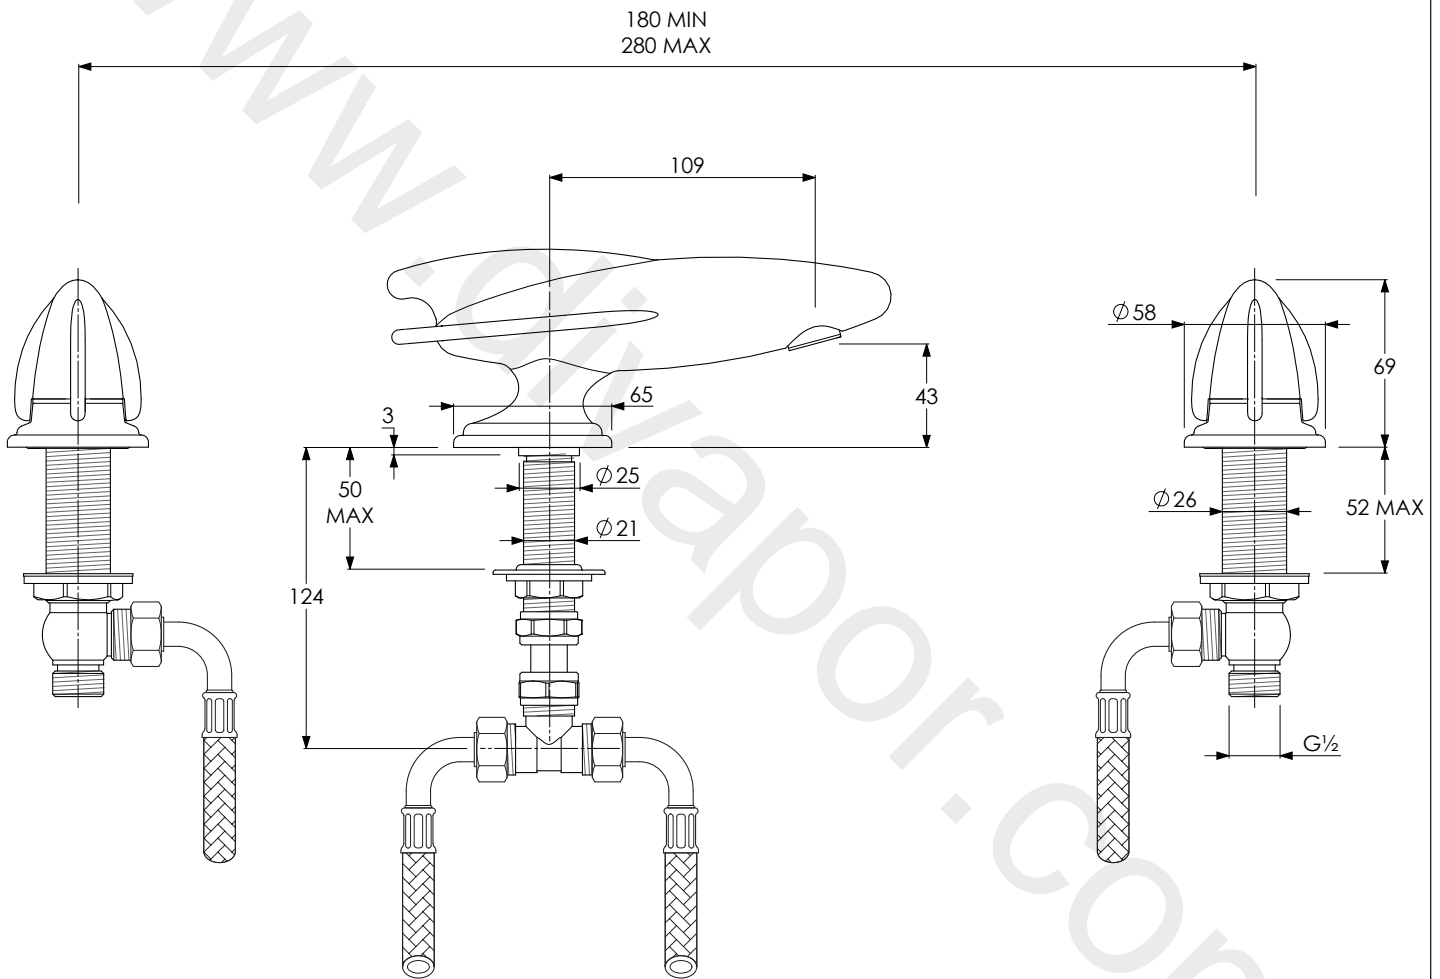

LEFROY BROOKS

IBROC HOUSE ESSEX ROAD
HODDESDON HERTS EN11 0QS UK
T: +44 (0)1992 708 316 F: +44 (0)1992 708 317

RH1236

BELLE AIRE DECK MOUNTED BASIN MIXER
WITH CLICK-UP WASTE

DIMENSIONAL DATA SHEET

DATE: 02/01/2019

REVISION: A

COPYRIGHT © LBIP LTD. ALL RIGHTS RESERVED

DIMENSIONS IN MILLIMETRES

WHILST EVERY EFFORT IS MADE TO ENSURE THE ACCURACY OF THESE DATA SHEETS THEY ARE SUBJECT TO CHANGE WITHOUT NOTICE AS PART OF THE COMPANY'S PRODUCT DEVELOPMENT PROCESS