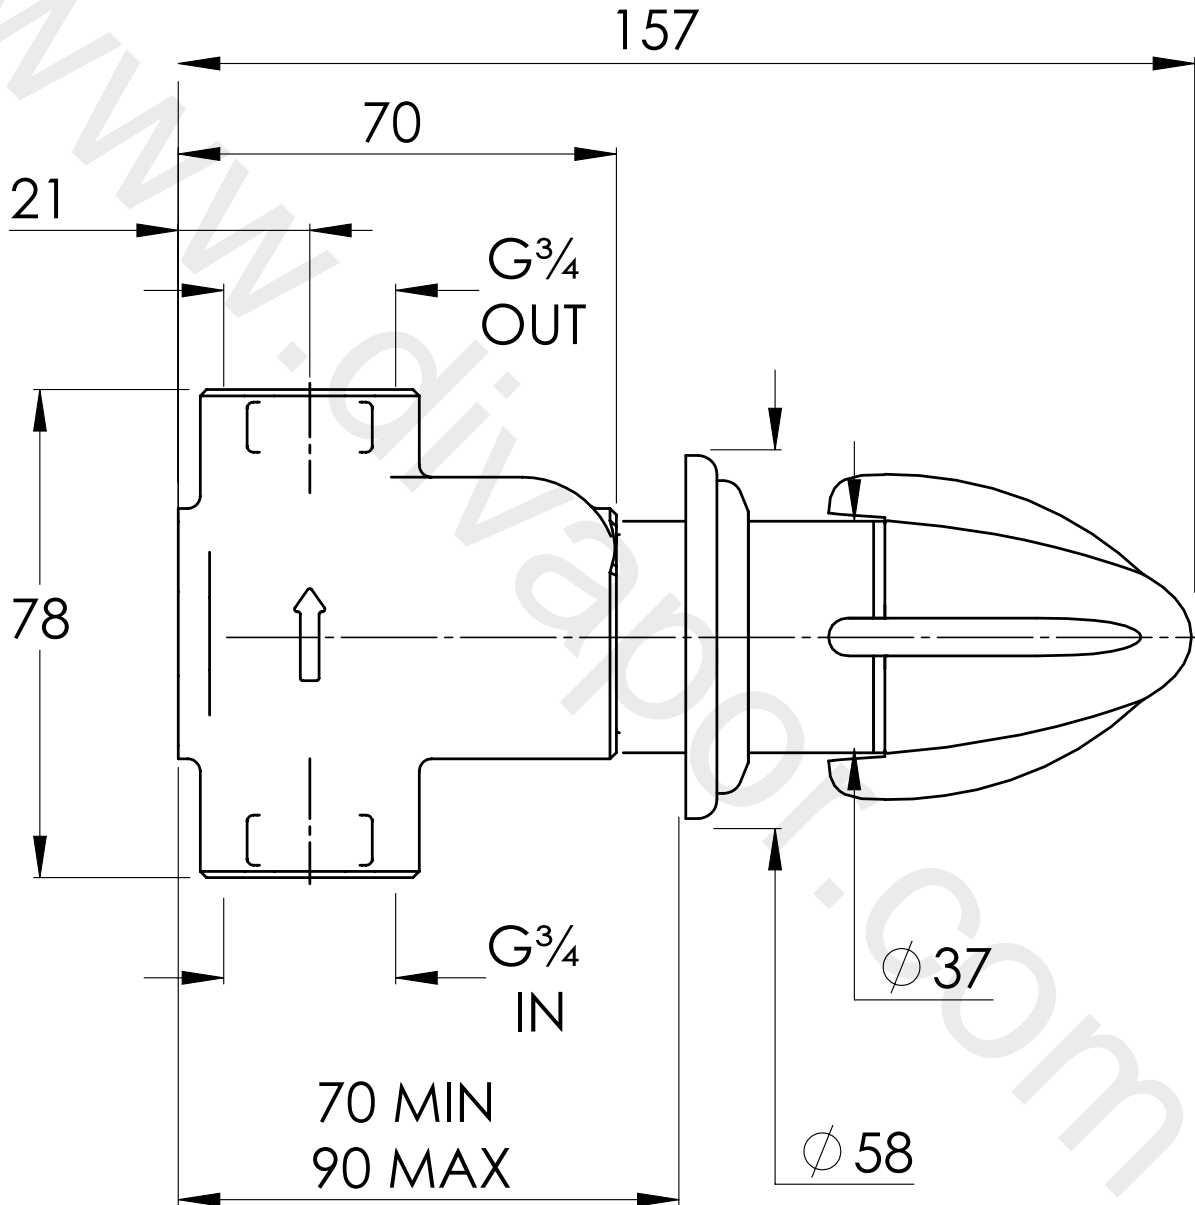

# RH5000

BELLE AIRE HANDWHEEL FLOW CONTROL VALVE

DIMENSIONAL DATA SHEET

DATE: 28/01/2020

REVISION: C

COPYRIGHT © LBIP LTD. ALL RIGHTS RESERVED

DIMENSIONS IN MILLIMETRES

WHILST EVERY EFFORT IS MADE TO ENSURE THE ACCURACY OF THESE DATA SHEETS THEY ARE SUBJECT TO CHANGE WITHOUT NOTICE AS PART OF THE COMPANY'S PRODUCT DEVELOPMENT PROCESS