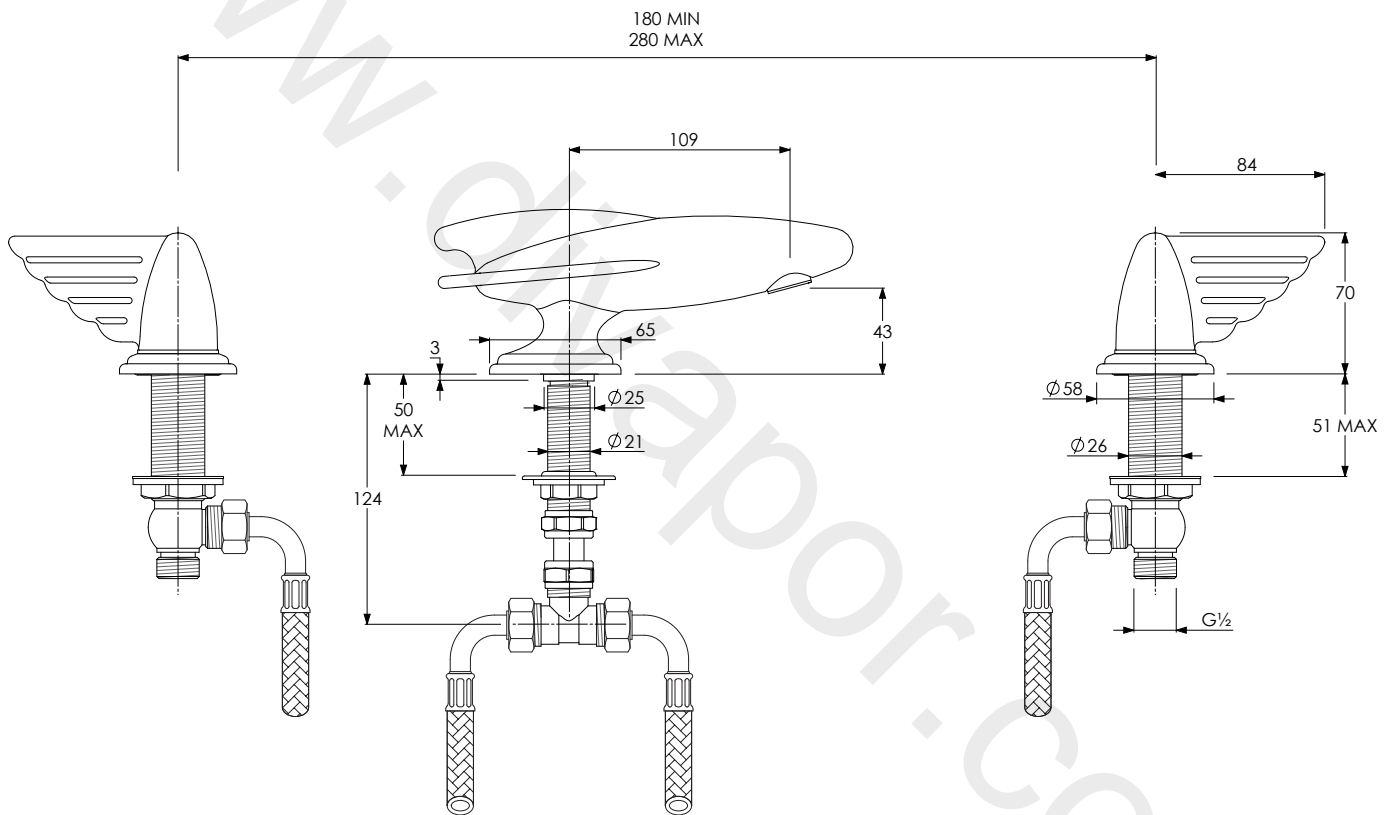

# RL1236

BELLE AIRE THREE HOLE LEVER DECK MOUNTED  
BASIN MIXER WITH CLICK-UP WASTE

DIMENSIONAL DATA SHEET

DATE: 03/06/2019

REVISION: B

COPYRIGHT © LBIP LTD. ALL RIGHTS RESERVED

DIMENSIONS IN MILLIMETRES

WHILST EVERY EFFORT IS MADE TO ENSURE THE ACCURACY OF THESE DATA SHEETS THEY ARE SUBJECT TO CHANGE WITHOUT NOTICE AS PART OF THE COMPANY'S PRODUCT DEVELOPMENT PROCESS