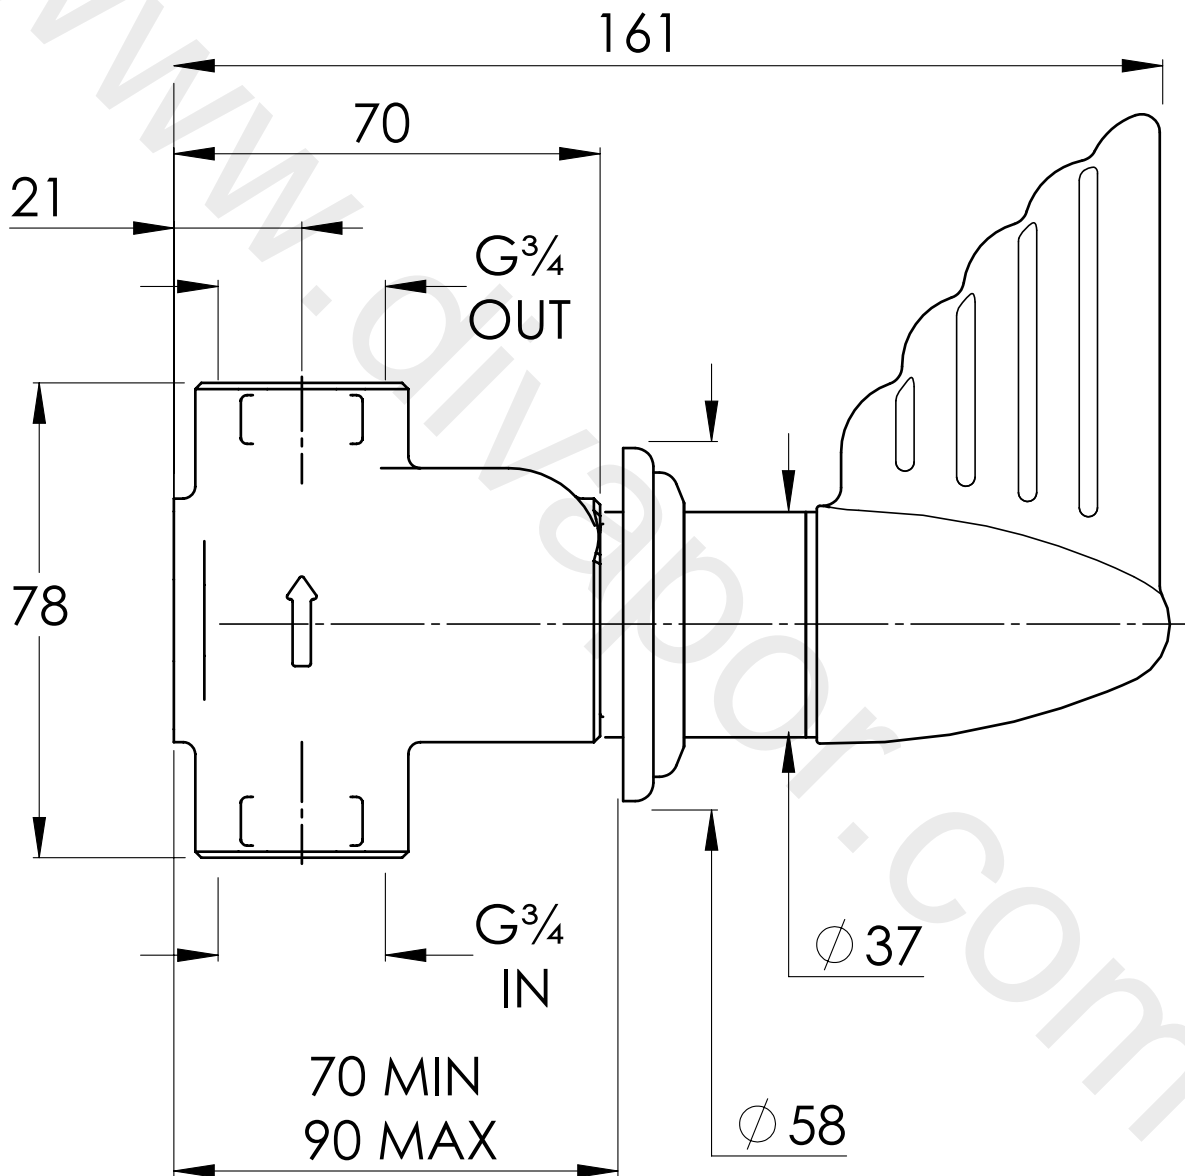

LEFROY BROOKS

IBROC HOUSE ESSEX ROAD
HODDESDON HERTS EN11 0QS UK
T: +44 (0)1992 708 316 F: +44 (0)1992 708 317

RL5000

BELLE AIRE LEVER FLOW CONTROL VALVE

DIMENSIONAL DATA SHEET

DATE: 28/01/2020

REVISION: C

COPYRIGHT © LBIP LTD. ALL RIGHTS RESERVED

DIMENSIONS IN MILLIMETRES

WHILST EVERY EFFORT IS MADE TO ENSURE THE ACCURACY OF THESE DATA SHEETS THEY ARE SUBJECT TO CHANGE WITHOUT NOTICE AS PART OF THE COMPANY'S PRODUCT DEVELOPMENT PROCESS