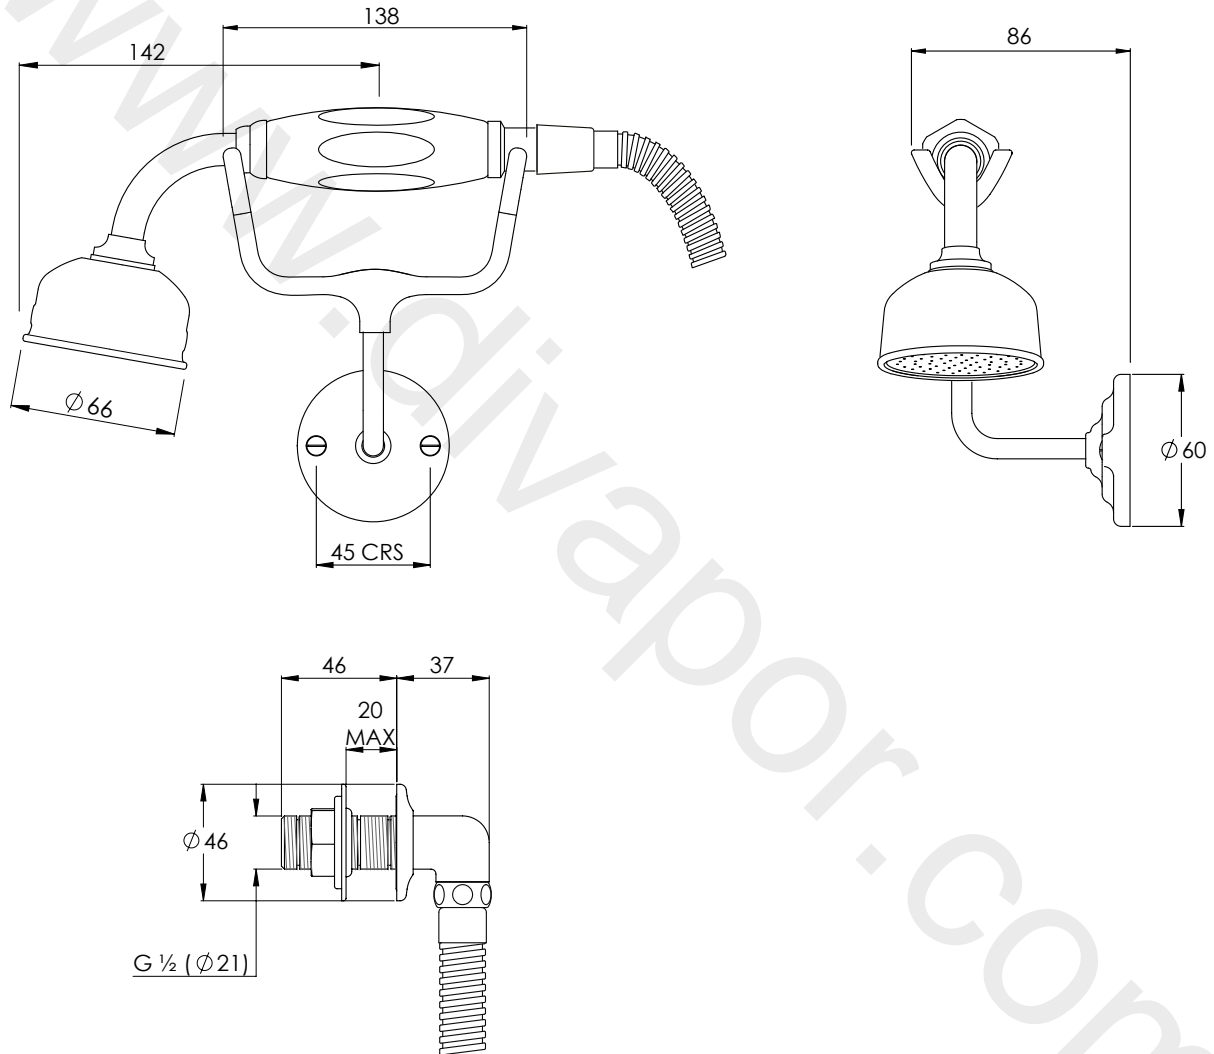

# RT1760

BELLE AIRE HANDSET, CRADLE, WALL OUTLET AND  
WIDE BORE HOSE

DIMENSIONAL DATA SHEET

DATE: 20/08/2020

REVISION: A

COPYRIGHT © LBIP LTD. ALL RIGHTS RESERVED

DIMENSIONS IN MILLIMETRES

WHILST EVERY EFFORT IS MADE TO ENSURE THE ACCURACY OF THESE DATA SHEETS THEY ARE SUBJECT TO CHANGE WITHOUT NOTICE AS PART OF THE COMPANY'S PRODUCT DEVELOPMENT PROCESS