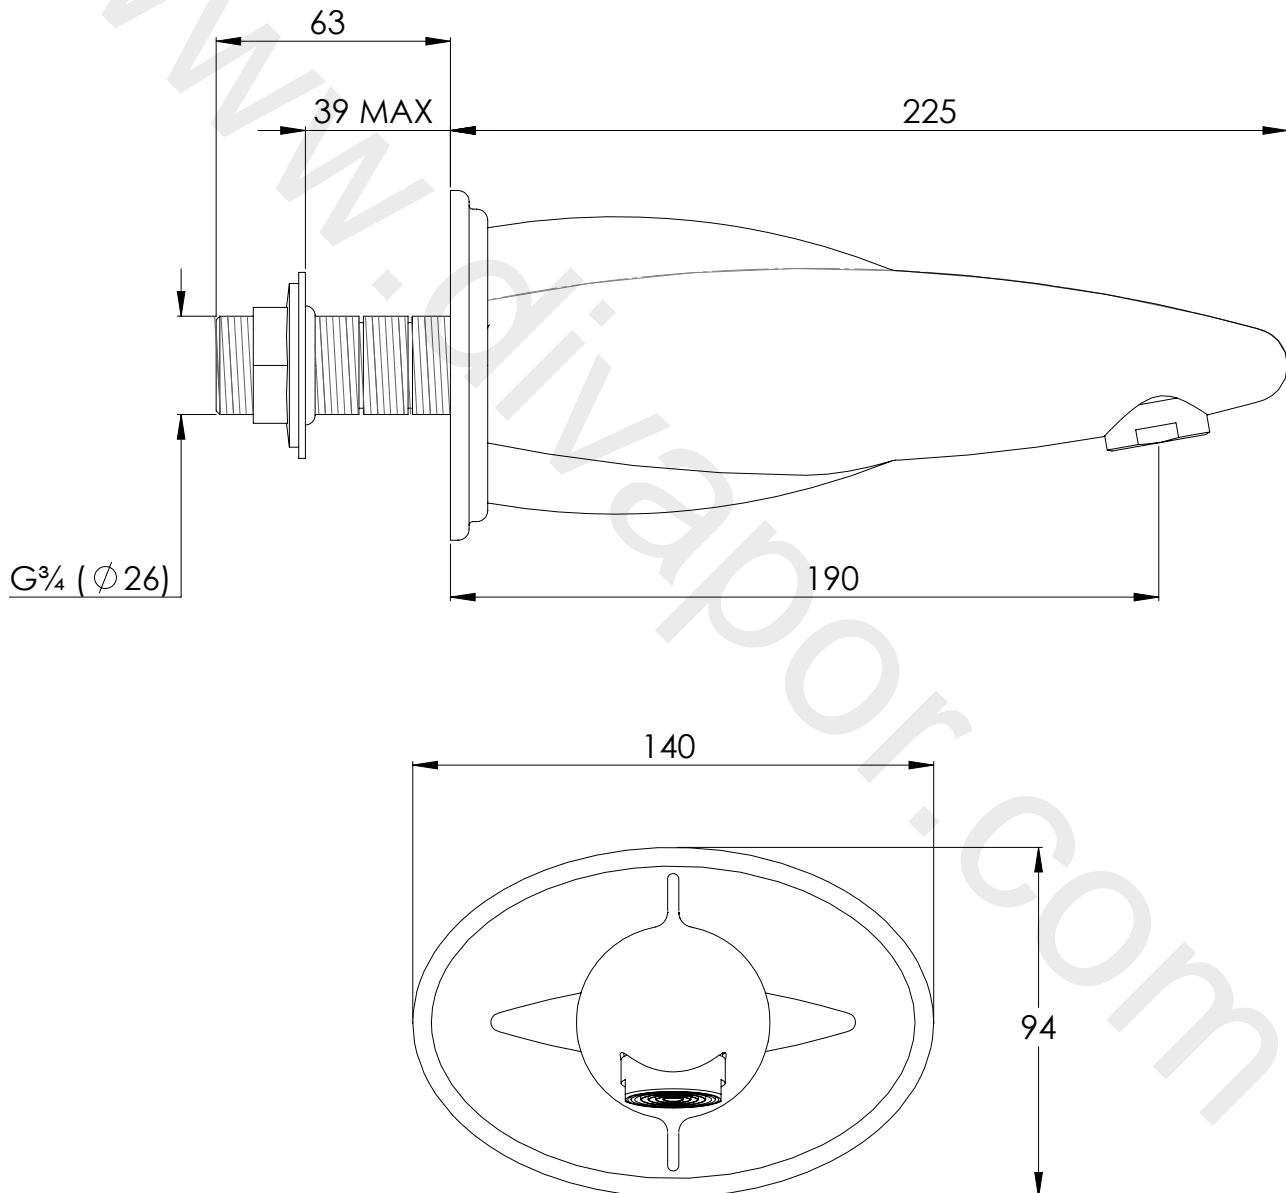

# RT2210

BELLE AIRE WALL MOUNTED BATH SPOUT

DIMENSIONAL DATA SHEET

DATE: 03/06/2019

REVISION: B

COPYRIGHT © LBIP LTD. ALL RIGHTS RESERVED

DIMENSIONS IN MILLIMETRES

WHILST EVERY EFFORT IS MADE TO ENSURE THE ACCURACY OF THESE DATA SHEETS THEY ARE SUBJECT TO CHANGE WITHOUT NOTICE AS PART OF THE COMPANY'S PRODUCT DEVELOPMENT PROCESS