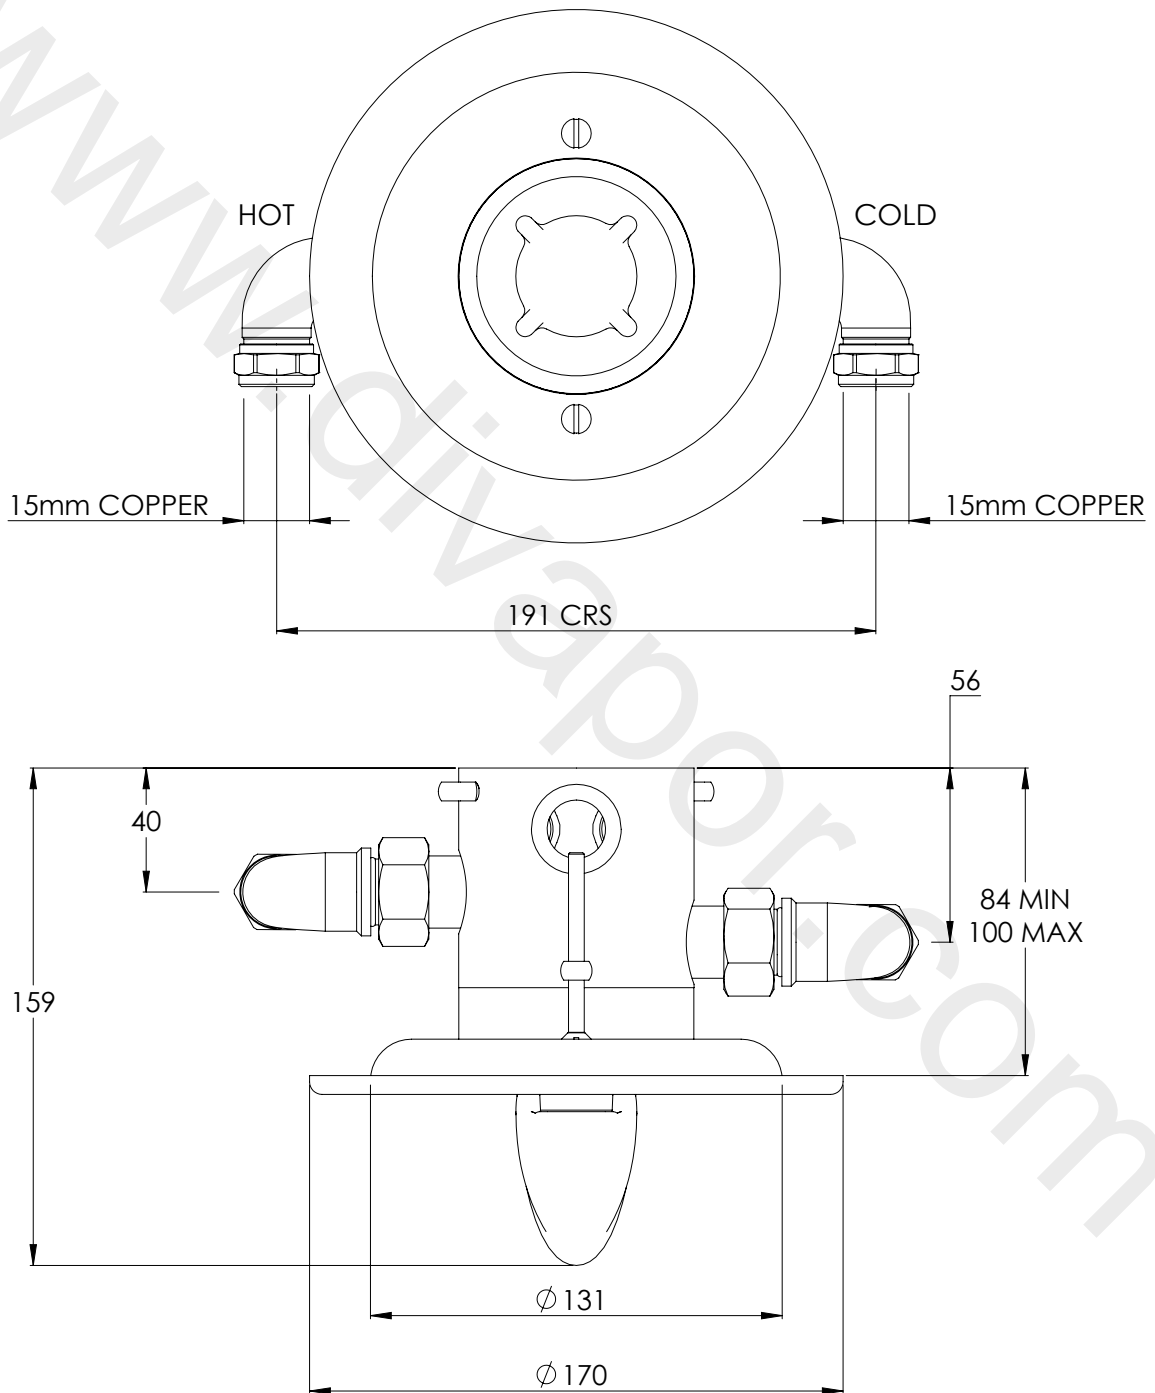

LEFROY BROOKS

IBROC HOUSE ESSEX ROAD
HODDESDON HERTS EN11 0QS UK
T: +44 (0)1992 708 316 F: +44 (0)1992 708 317

RT8800

BELLE AIRE CONCEALED THERMOSTATIC
SHOWER VALVE

DIMENSIONAL DATA SHEET

DATE: 14/06/2019

REVISION: B

COPYRIGHT © LBIP LTD. ALL RIGHTS RESERVED

DIMENSIONS IN MILLIMETRES

WHILST EVERY EFFORT IS MADE TO ENSURE THE ACCURACY OF THESE DATA SHEETS THEY ARE SUBJECT TO CHANGE WITHOUT NOTICE AS PART OF THE COMPANY'S PRODUCT DEVELOPMENT PROCESS