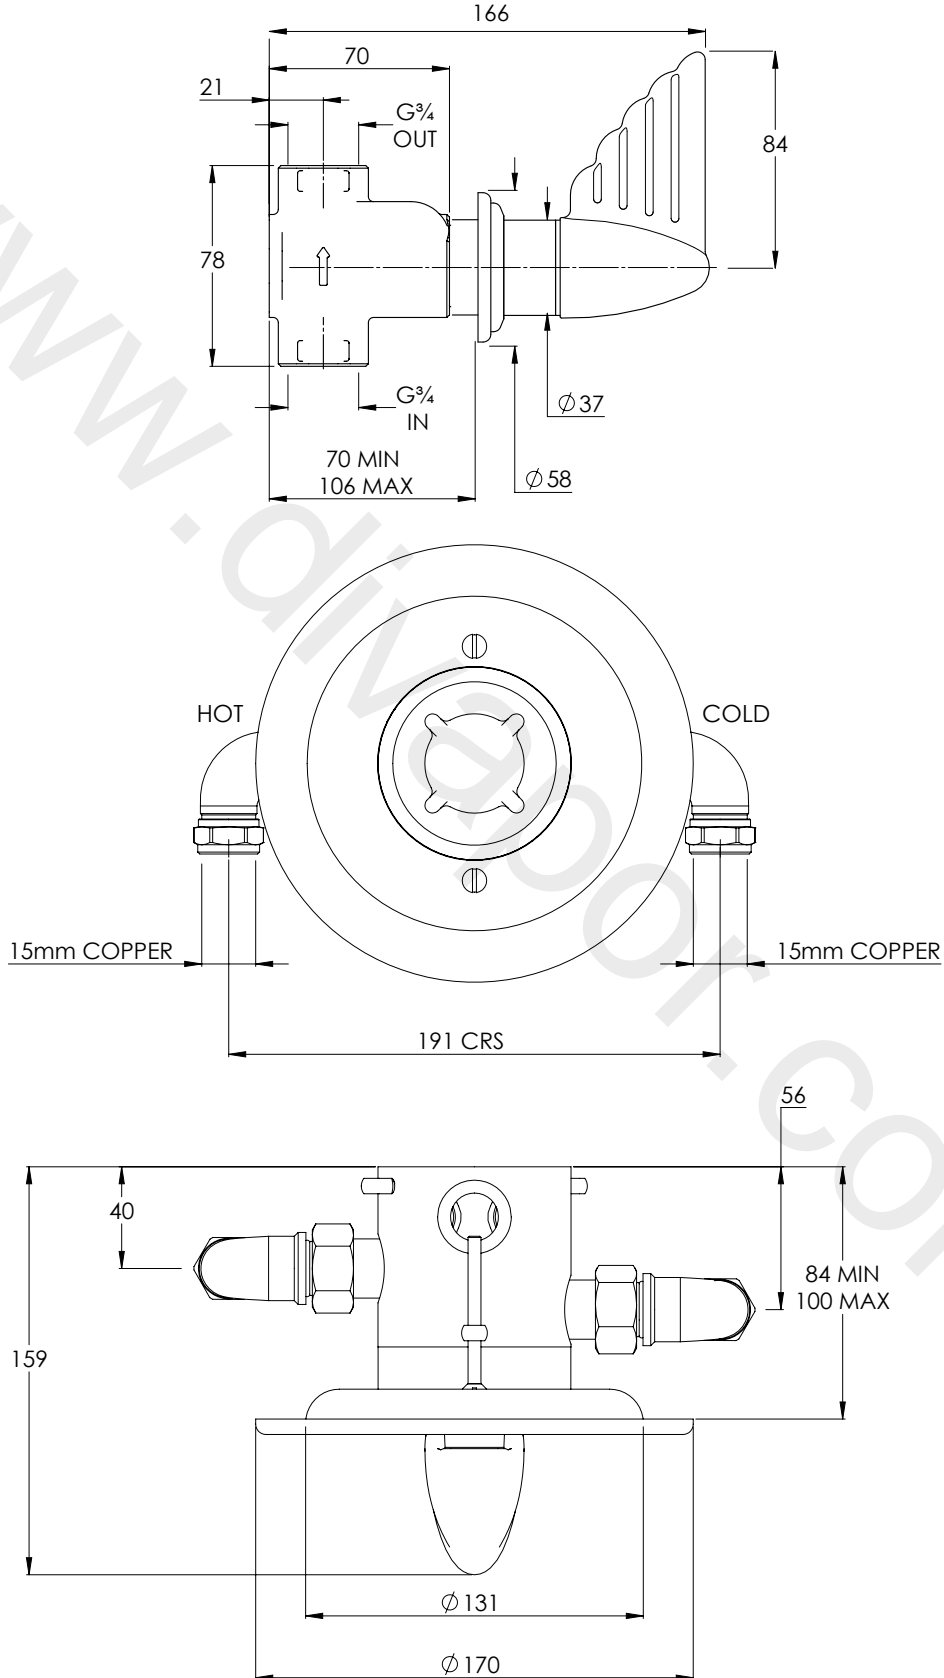

# RT8801

BELLE AIRE THERMOSTATIC VALVE & FLOW CONTROL

DIMENSIONAL DATA SHEET

DATE: 20/08/2020

REVISION: A

DIMENSIONS IN MILLIMETRES

WHILST EVERY EFFORT IS MADE TO ENSURE THE ACCURACY OF THESE DATA SHEETS THEY ARE SUBJECT TO CHANGE WITHOUT NOTICE AS PART OF THE COMPANY'S PRODUCT DEVELOPMENT PROCESS