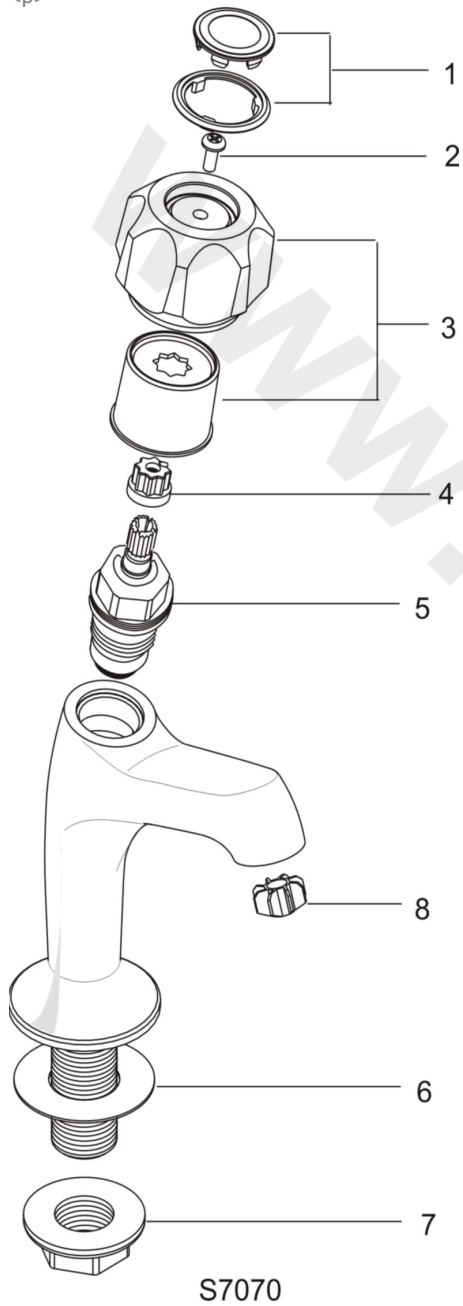

<p>

Ref.	Description
1	indices for clear acrylic (1)
2	Pozidrive screw and washer (2)
3	handwheels & indices - clear acrylic (1)
4	MkIV drive inserts (pr) (1)
5	MkIV universal headwork (2)
7	1/2in plastics backnut (2)
7a	REPLACEMENT 1/2" BRASS BACKNUT
8	flow straightener - h/n sink pillars (2)

Part No.
S9683AA
S9645NU
S8045AA
S9604NU
S9613NU
EESC03AJ08NU
E960112NU
S9582NU

NB -- colour/finish options

Chrome = AA