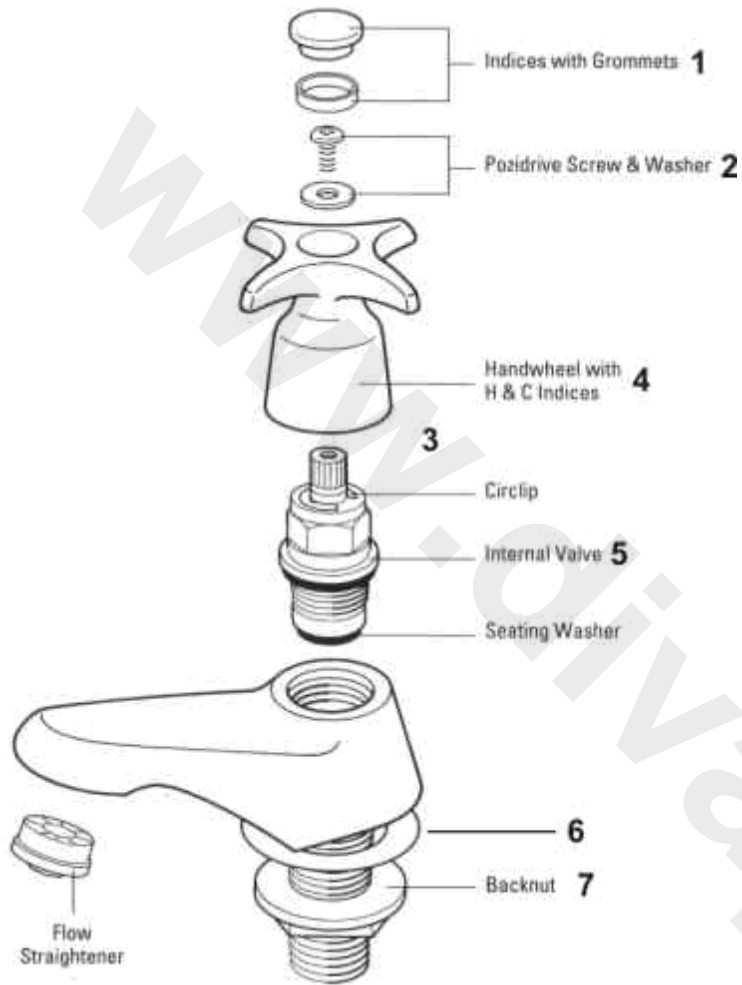

<p>

Ref.	Description
1	Indice button pack
2	4mm x 10mm Pozidrive Screw
3	Drive Insert Pack
4	Alterna handwheel Pack - chrome
5	1/2 A-S Rubber Valve
6	Base washer & brass backnut
7a	Plastic backnut - 3/4in BSP
7b	Replacenut 3/4in brass Nut

Part No.
S9663NU
E918373NU
S9604NU
S9681AA
S9613NU
E960111NU
EESM40700067
E960111NU

NB -- colour/finish options

Chrome = AA