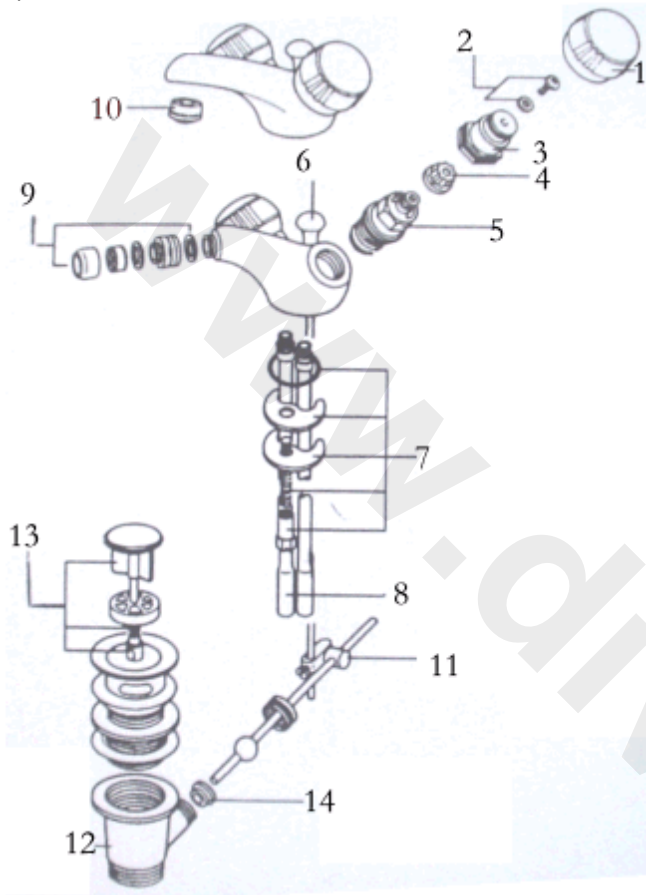

<p>

Ref.	Description	Part No.
1	Millenia Handles (chrome or gold)	S8000--
1a	Richmond Porcelain Handles (colour match)	S8005--
1b	Oynx Handles (colour match)	S8010--
1c	Universal porcelain handles(colour match)	S8020--
1d	All metal handles (chrome or gold)	S8030--
2	Pozidrive screws M4 x 10mm + washers (pair)	S9645NU
3	Fixing bushes & 'O' rings for Millenia handles	E960187NU
3a	Fixing bushes & 'O' rings for ceramic/onyx handles	E960187NU
3b	Fixing bushes & 'O' rings for Richmond handles	S9598NU
4	Drive insert (pair)	S9604NU
5a	1/2 AS rubber valve internal headwork (each)	S9613NU
5b	1/2 AS rubber valve internal headwork (pack of 10)	S9618NU
5c	Quarter Turn for CD version	S9614NU
5d	Universal pack of seating washers (pack of six)	S9626NU
6	Pop up rod (chrome or gold)	S961255--
7	Fixing kit	E950607NU
8	Flex tails	S960172NU
9	Bidet aerator chrome	S961215AA
9a	Bidet aerator gold	S960195AZ
10	Basin Flow straightener	S9595NU
11	Fixing Clip	S9677AA
12	Pop up waste assembly(chrome or gold)	E950612AA
13	Pop up plug assembly (chrome or gold)	S9665--
14	Cup washer	S9584NU
15	Pop up plug 'O' ring	S961311NU