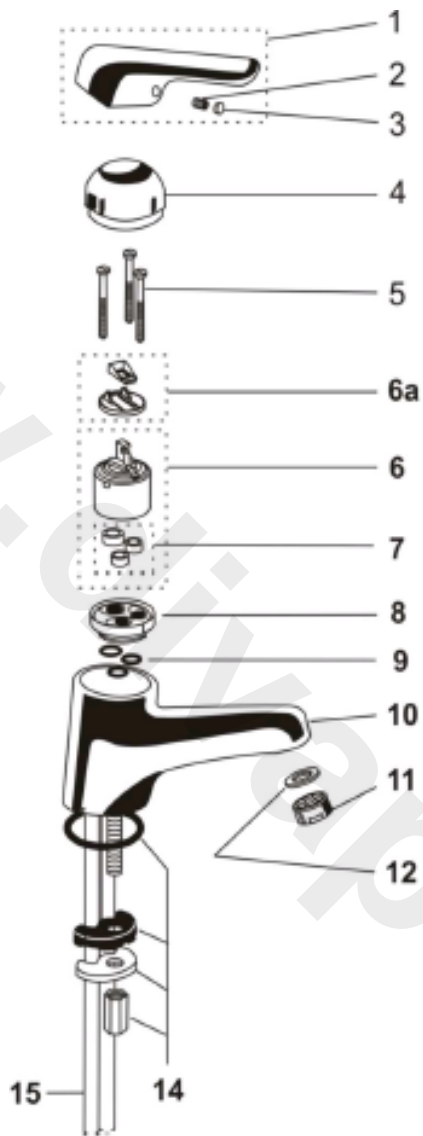

<p>

Ref.	Description
1	Handle
2	Grub Screw
3	Index Button
4	Shroud
5	Cartridge Screws M4 x 45.5
6	47mm CX single lever cartridge complete
6a	CLICK mechanism
7	Cartridge Seals
8	Cartridge adapter plastic (Einsatzstück)
9	O Ring 28 x 2
11	Flow Straightener
12	Rubber Washer for Flow Straightener
13	Pop-up waste
13a	Pop-up plug
14	Fixing Kit
15	Copper inlet tails 10mm OD x M12 - pair
16	Pop Up Rod with Knob and Clamp
17	Clamp for Pop Up Rod

Part No.
A964524AA
A963309NU
A963054NU
A964525AA
A963927NU
E960679NU
A860700NU
A961155NU
A904629
A963299NU
E950655AA
-
E950612AA
A961226AA
A964526NU
E960517NU
A964527AA
A963404NU

www.divapor.com