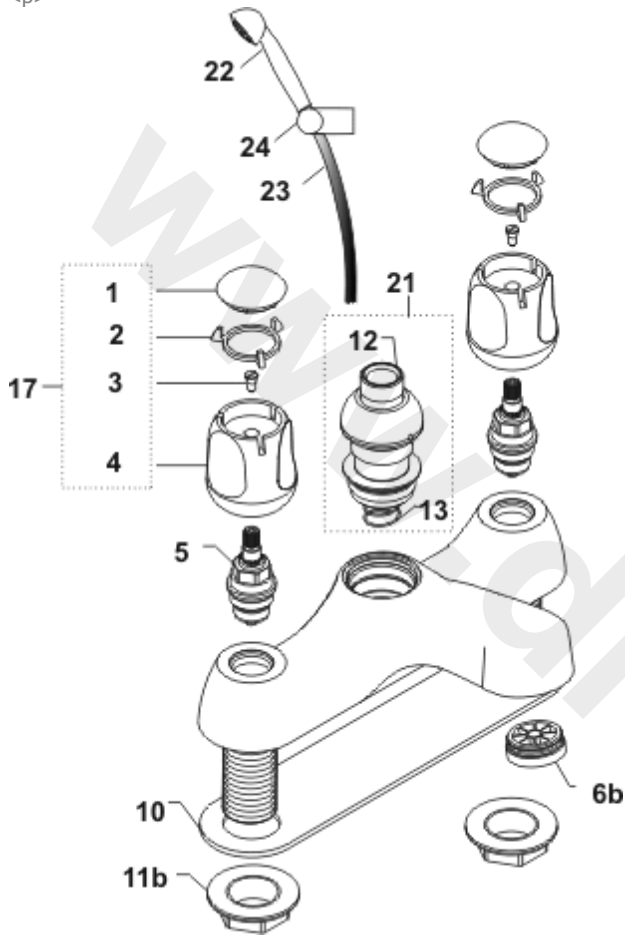

<p>

Ref.	Description
3	Fixing screw
5	1/2 IS RUBBER VALVE INTERNAL HEADWORK
6b	Flow straightener
10	Gasket
11b	3/4in backnut
12	Diverter valve s/assy
13	Diverter valve spring b/o
17	Pair of handles complete
21	Diverter with spring
22	Hand spray
23	Flexible hose 1.35m
24	Showering station
36	Shower hose bracket - White
37	Shower hose bracket - Chrome

Part No.
A91831914
A951130NU11
E960145NU
E911706NU
EESM40710067
E950300AA
E915812NU
S960137AA
S961333AA
B950791AA11
E4745AA
S960164AA
EEM134901AA
EEM13490001

**NB -- colour/finish options**

Chrome = AA  
No Finish = NU