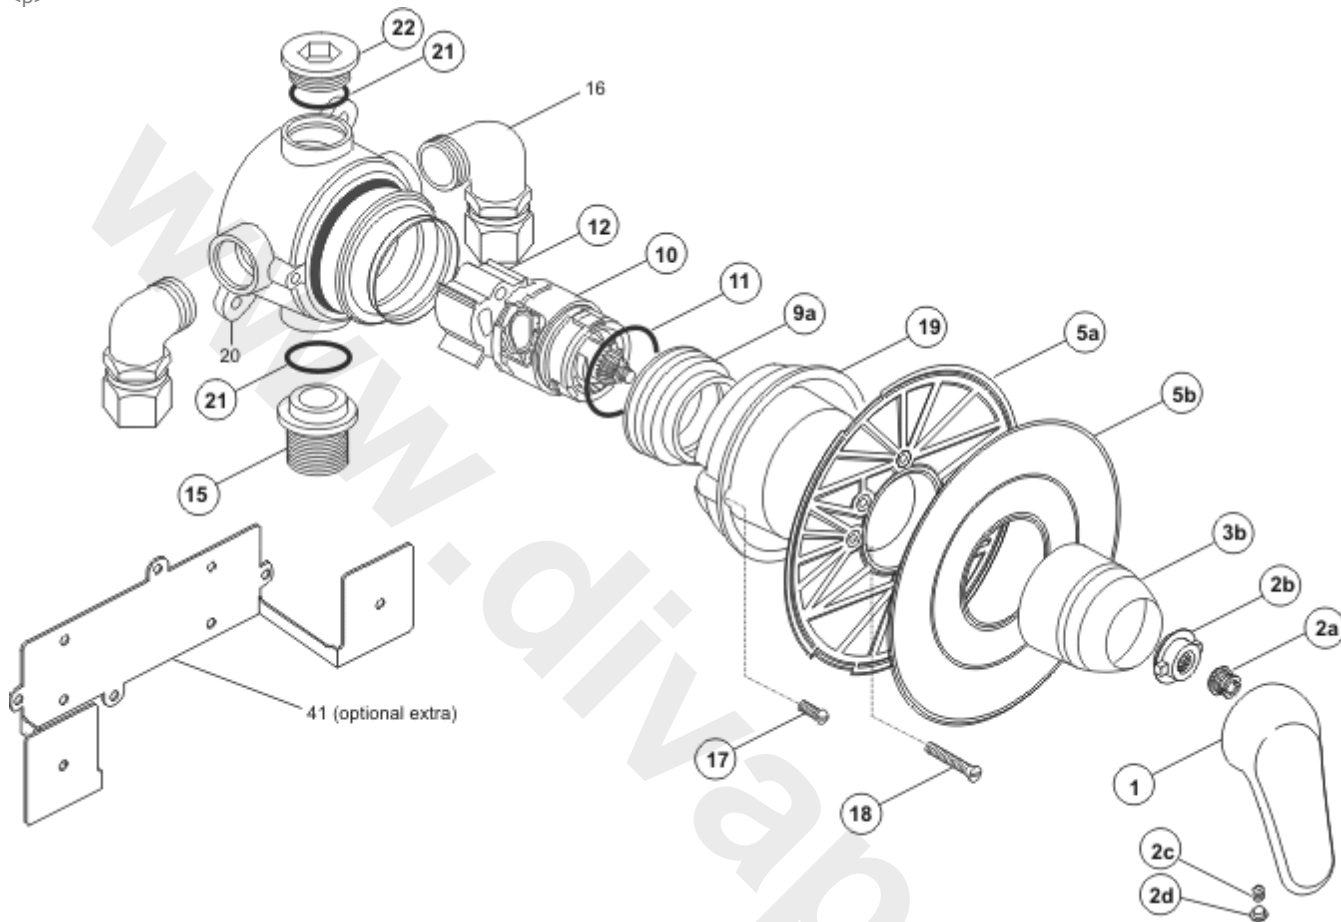

<p>

Ref.	Description
1	Sandringham Blend lever
2a	Drive insert nut
2b	Drive insert
2c	Lever grub screw
2d	Lever cover cap
3b	Shield
5	Cover plate complete
9a	Cartridge locking ring
10	Multiport cartridge small
11	Cartridge sealing o-ring
12	Multiport flow adaptor
15	Outlet nipple
16	Compression connector (not supplied)
17	Plaster guard retaining screw (2 required)
18	Cover plate fixing screw
19	Plaster guard
21	O-ring
22	Blanking plug
23	Shower hose bracket
-	-----
41	Cavity wall mounting bracket (additional extra)

Part No.
E921335AA
E906002NU
E960008NU
E91830267
A907260NU
A907288AA
A963552AA
A961637NU
A951970NU11
A962715NU
A960571NU
A961641NU
A961849NU
A960230NU
A961643--
A961281NU
A961640NU
A961639NU
S960164AA
-
L6714NU