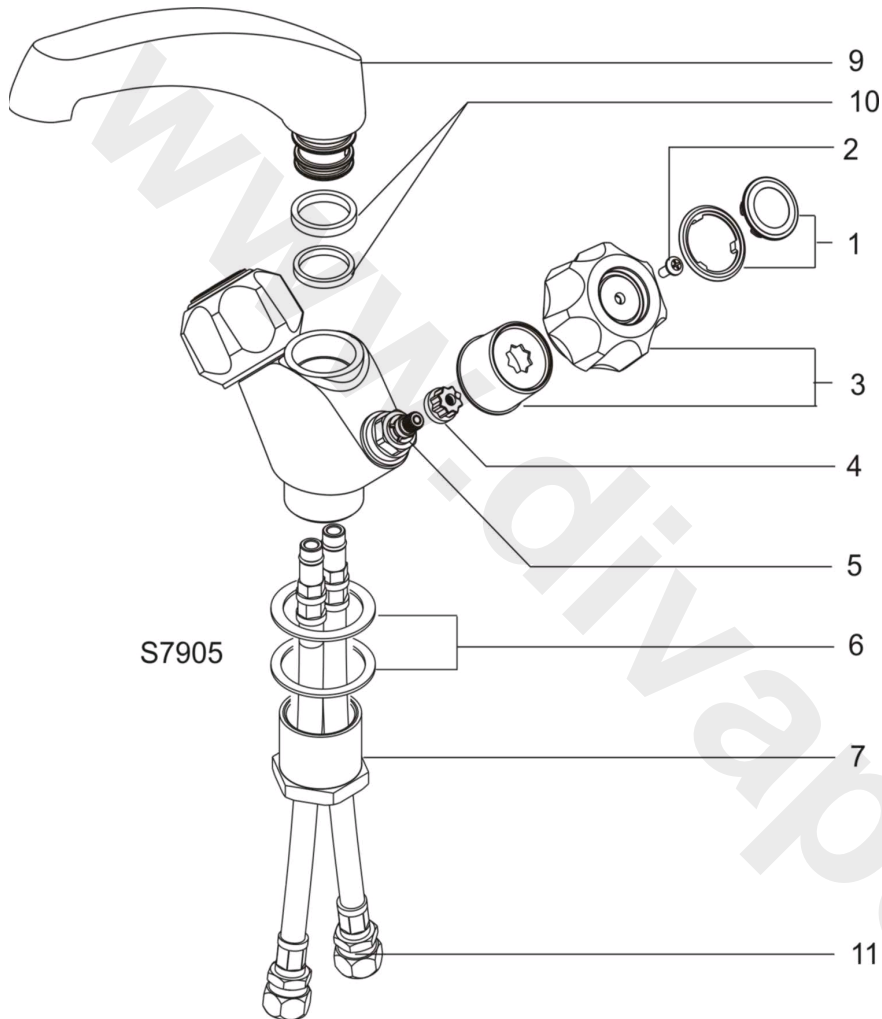

<p>

Ref.	Description
1	Indice Ring Pack
2	Retaining Screw Headworks M4 x 10.00
3	Acrylic Handwheel Pack
4	Drive Insert Pack
5	1/2in A-S Rubber Valve cw Screw
6	Fitting Washer Pack
7	Reversible Backnut
9	Spout
10	O Ring Pack - Spout
11	Flexible inlet tails

Part No.
S960089NU
S960066NU
S8045AA
SS07BK01NU
S9613NU
S960063NU
E90483520
S960067AA
S9673NU
S960172NU

NB -- colour/finish options

Chrome = AA