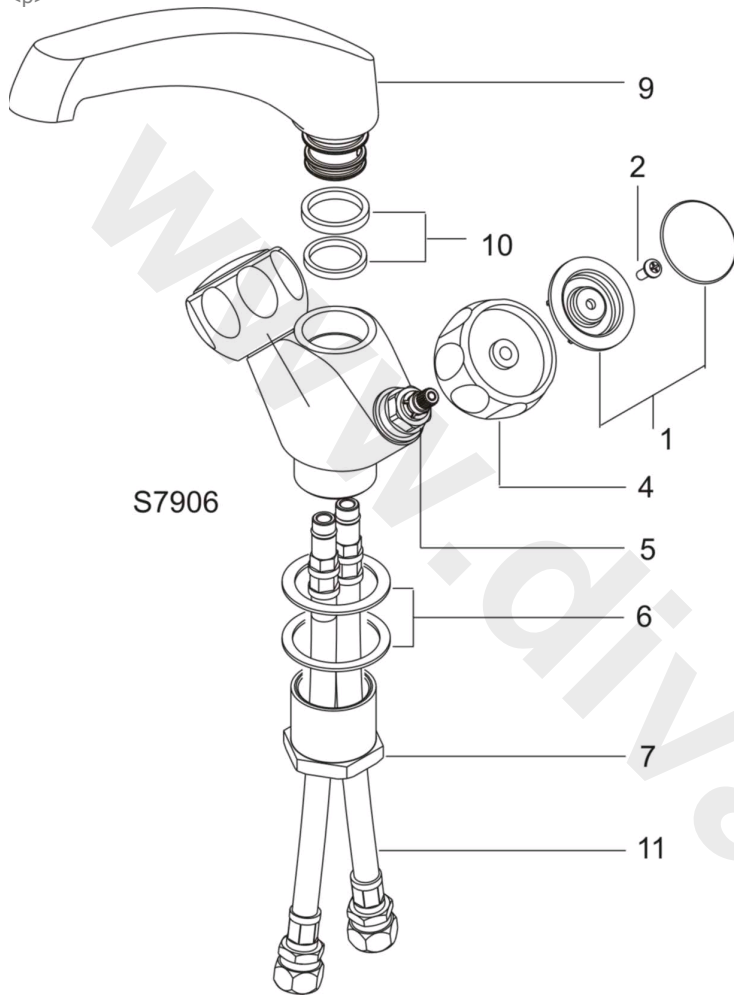

<p>

Ref.	Description
1a	Indice Ring Pack - Chrome
1b	Indice Ring Pack - White
2	Retaining Screw Headworks M4 x 10.00
4a	Metal Handwheel Pack - Chrome
4b	Metal Handwheel Pack - White
5	1/2" A-S Rubber Valve cw Screw
6	Fitting Washer Pack
7	Reversable Backnut
9a	Low Rise Spout - Chrome
9b	Low Rise SpoutSpout - White
10	O' Ring Pack - Spout
11	Flexible inlet tails
15	Pack of replacement washers

Part No.
S9684AA
S960090NU
S960066NU
S8046AA
S960068AC
S9613NU
S960063NU
E90483520
S960067AA
S960067AC
S9673NU
S960172NU
-

NB -- colour/finish options

Chrome = AA
White = AC