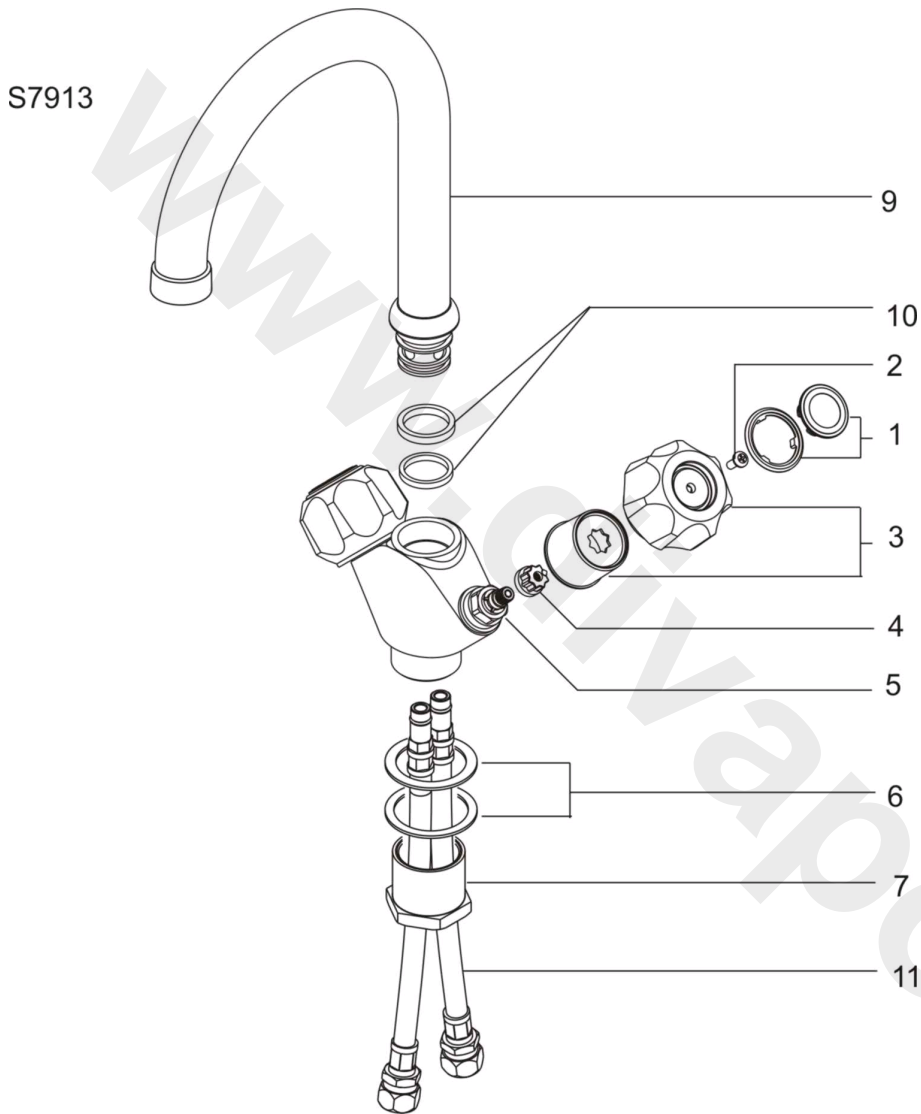

<p>

Ref.	Description
1	Indice Ring Pack
2	Retaining Screw Headworks M4 x 10.00
3	Acrylic Handwheel Pack
4	Drive Insert Pack
5	1/2in A-S Rubber Valve
6	Fitting Washer Pack
7	Reversible Backnut
9	Spout complete
10	O Ring Pack - Spout
11	Flexible inlet Tails
12	Valve seating washer pack

Part No.
S960089NU
S960066NU
S8045AA
SS07BK01NU
S9613NU
S960063NU
E90483520
E919213AA
S9673NU
S960172NU
-

**NB -- colour/finish options**

Chrome = AA