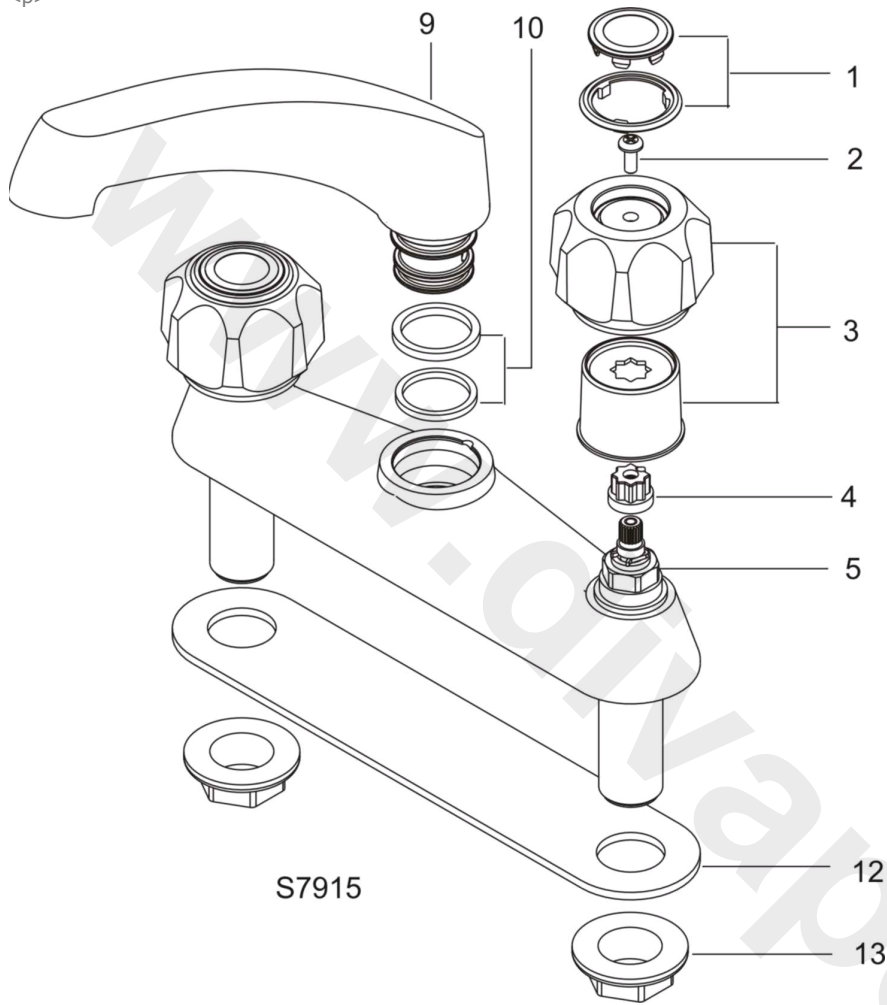

ARMITAGE SHANKS Fairline Kitchen S7915 Deck Mounted Twin Flow Acrylic Handles

<p>

Ref.	Description
1	Indice Ring Pack
2	Retaining Screw Headworks M4 x 10.00
3	Acrylic Handwheel Pack
4	Drive Insert Pack
5	1/2in A-S Rubber Valve cw Screw
6	Fitting Washer Pack
7	Reversible Backnut
9	Spout
10	O Ring Pack - Spout
12	Base Gasket
13	Plastic Backnut - 0.5 BSP
15	Valve seating washer pack

Part No.
S960089NU
S960066NU
S8045AA
SS07BK01NU
S9613NU
S960063NU
E90483520
S960067AA
S9673NU
S961068NU
EESM40700067
?

NB -- colour/finish options
 Chrome = AA