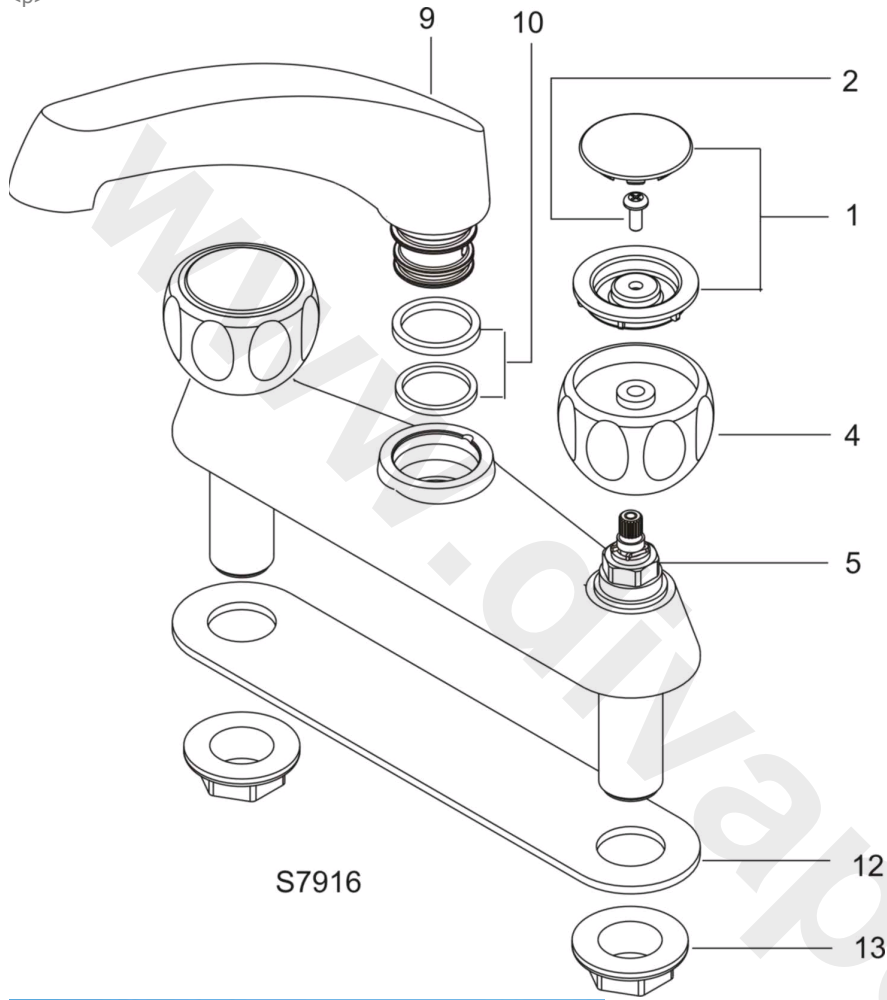

<p>

Ref.	Description	Part No.
1a	Indice Ring Pack - Chrome	S9684AA
1b	Indice Ring Pack - White	S960090NU
2	Retaining Screw Headworks M4 x 10.00	S960066NU
4a	Metal Handwheel Pack - Chrome	S8046AA
4b	Metal Handwheel Pack - White	S960068AC
5	1/2" A-S Rubber Valve cw Screw	S9613NU
6	Fitting Washer Pack	S960063NU
7	Reversible Backnut	E90483520
9a	Low Rise Spout - Chrome	S960067AA
9b	Low Rise SpoutSpout - White	S960067AC
10	O' Ring Pack - Spout	S9673NU
12	Base Gasket	S961068NU
13	Plastic Backnut - 0.5 BS	EESM40700067
15	Pack of replacement washers	-

NB -- colour/finish options

Chrome = AA

White = AC

www.divapor.com