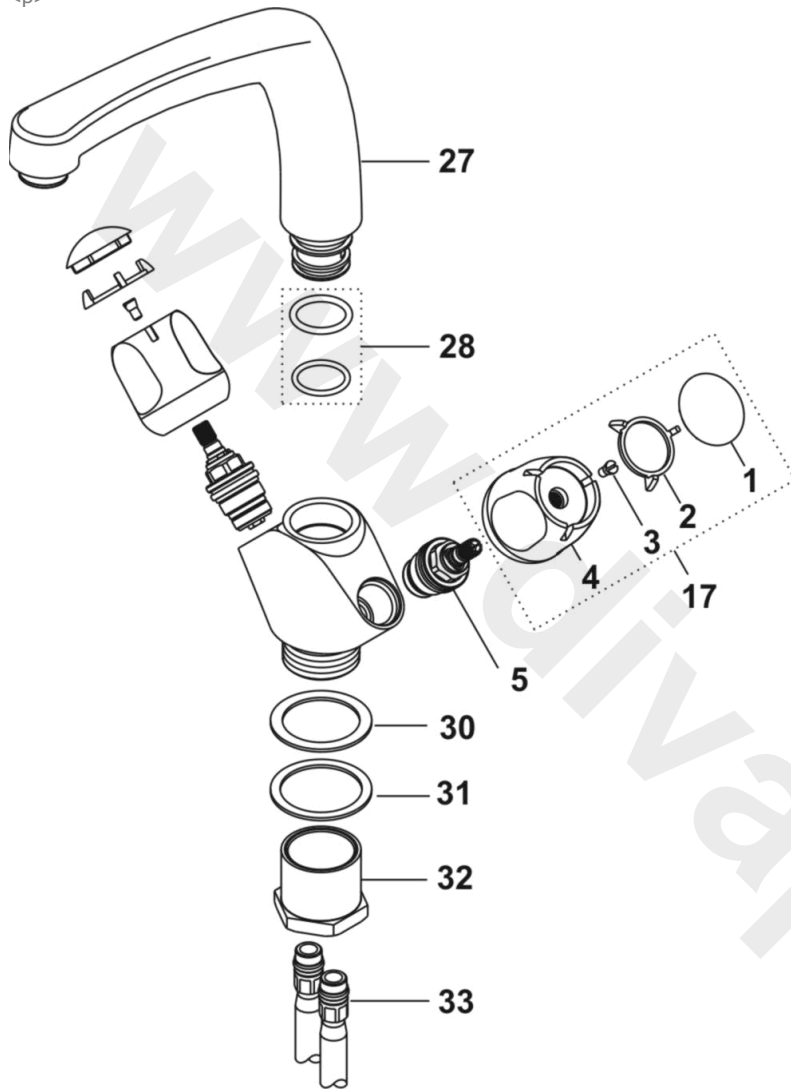

<p>

Ref.	Description
1	Handwheel Cap
2	Index ring
3	Fixing screw M4
4	Plastic handwheels Sandringham
5	AS rubber valve internal headwork Pair
17	Pair of handles complete
19	Seating washers set of four
26	AQUADISC FLOW STRAIGHTENER
27	Replacement spout complete
28	Spout repair kit?
30	Deck sealing washer
31	Slip washer
32	M33 X 1.5 REVERSIBLE BACKNUT
33	Flex tails

Part No.
-
-
A91831914
-
A951130NU11
S960137AA
S960141NU
E910264AA
E950180AA11
-
S960063NU
S960063NU
E90483520
S960172NU

NB -- colour/finish options

Chrome = AA