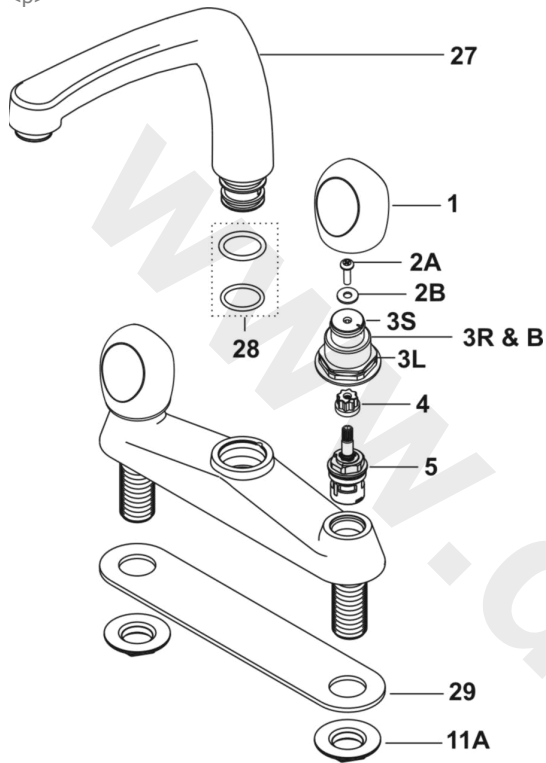

<p>

<b>Ref.</b>	<b>Description</b>	<b>Part No.</b>
1	Metal handwheel	-
2A	Screw	-
2B	Washer	-
3R	Handwheel fixing bush red	-
3B	Handwheel fixing bush blue	-
3S	Small handwheel bush o-ring	-
3L	Large handwheel bush o-ring	-
4	Drive insert	-
5	1/2 SE CERAMIC DISC CARTRIDGES - PAIR ** SPARES **	S960025NU
5a	1/2 SE ceramic disc cartridge	E960583NU
11A	Back nut G1/2	EESM40700067
28	Swivel spout repair kit	-
29	Kitchen deck sealing gasket	-
30	Kitchen monoblock sealing ring	-