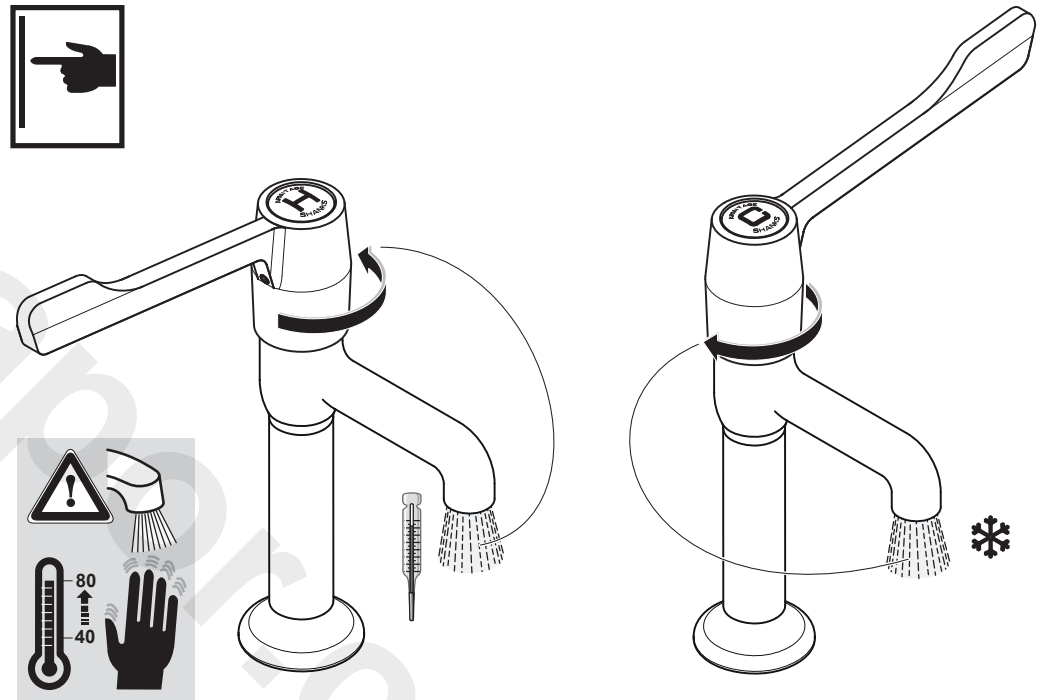

Armitage Shanks

MARKWIK

S 8265 ..

0116 / A 866 669
(+ A 865 708)
Made in Germany

Ideal Standard International NV
Corporate Village - Gent Building
Da Vincilaan 2
1935 Zaventem
Belgium

www.idealstandardinternational.com