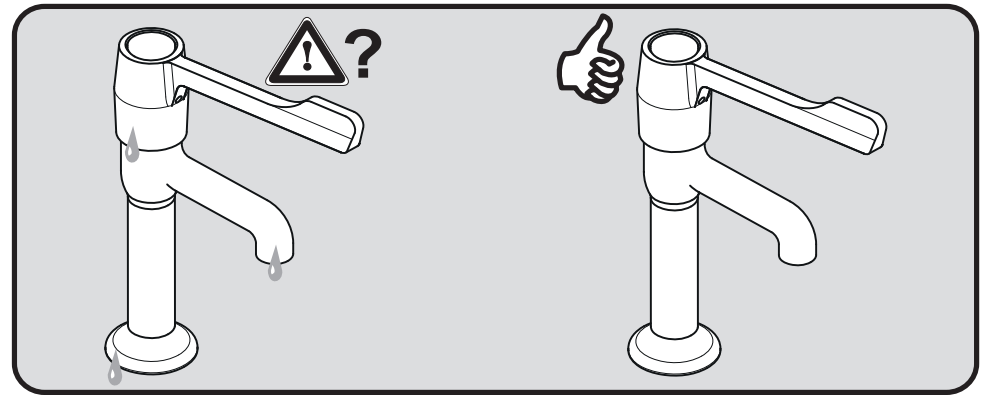

Armitage Shanks

MARKWIK

S 8265 ..

0116 / A 866 669
(+ A 865 708)
Made in Germany

Ideal Standard International NV
Corporate Village - Gent Building
Da Vincilaan 2
1935 Zaventem
Belgium

www.idealstandardinternational.com