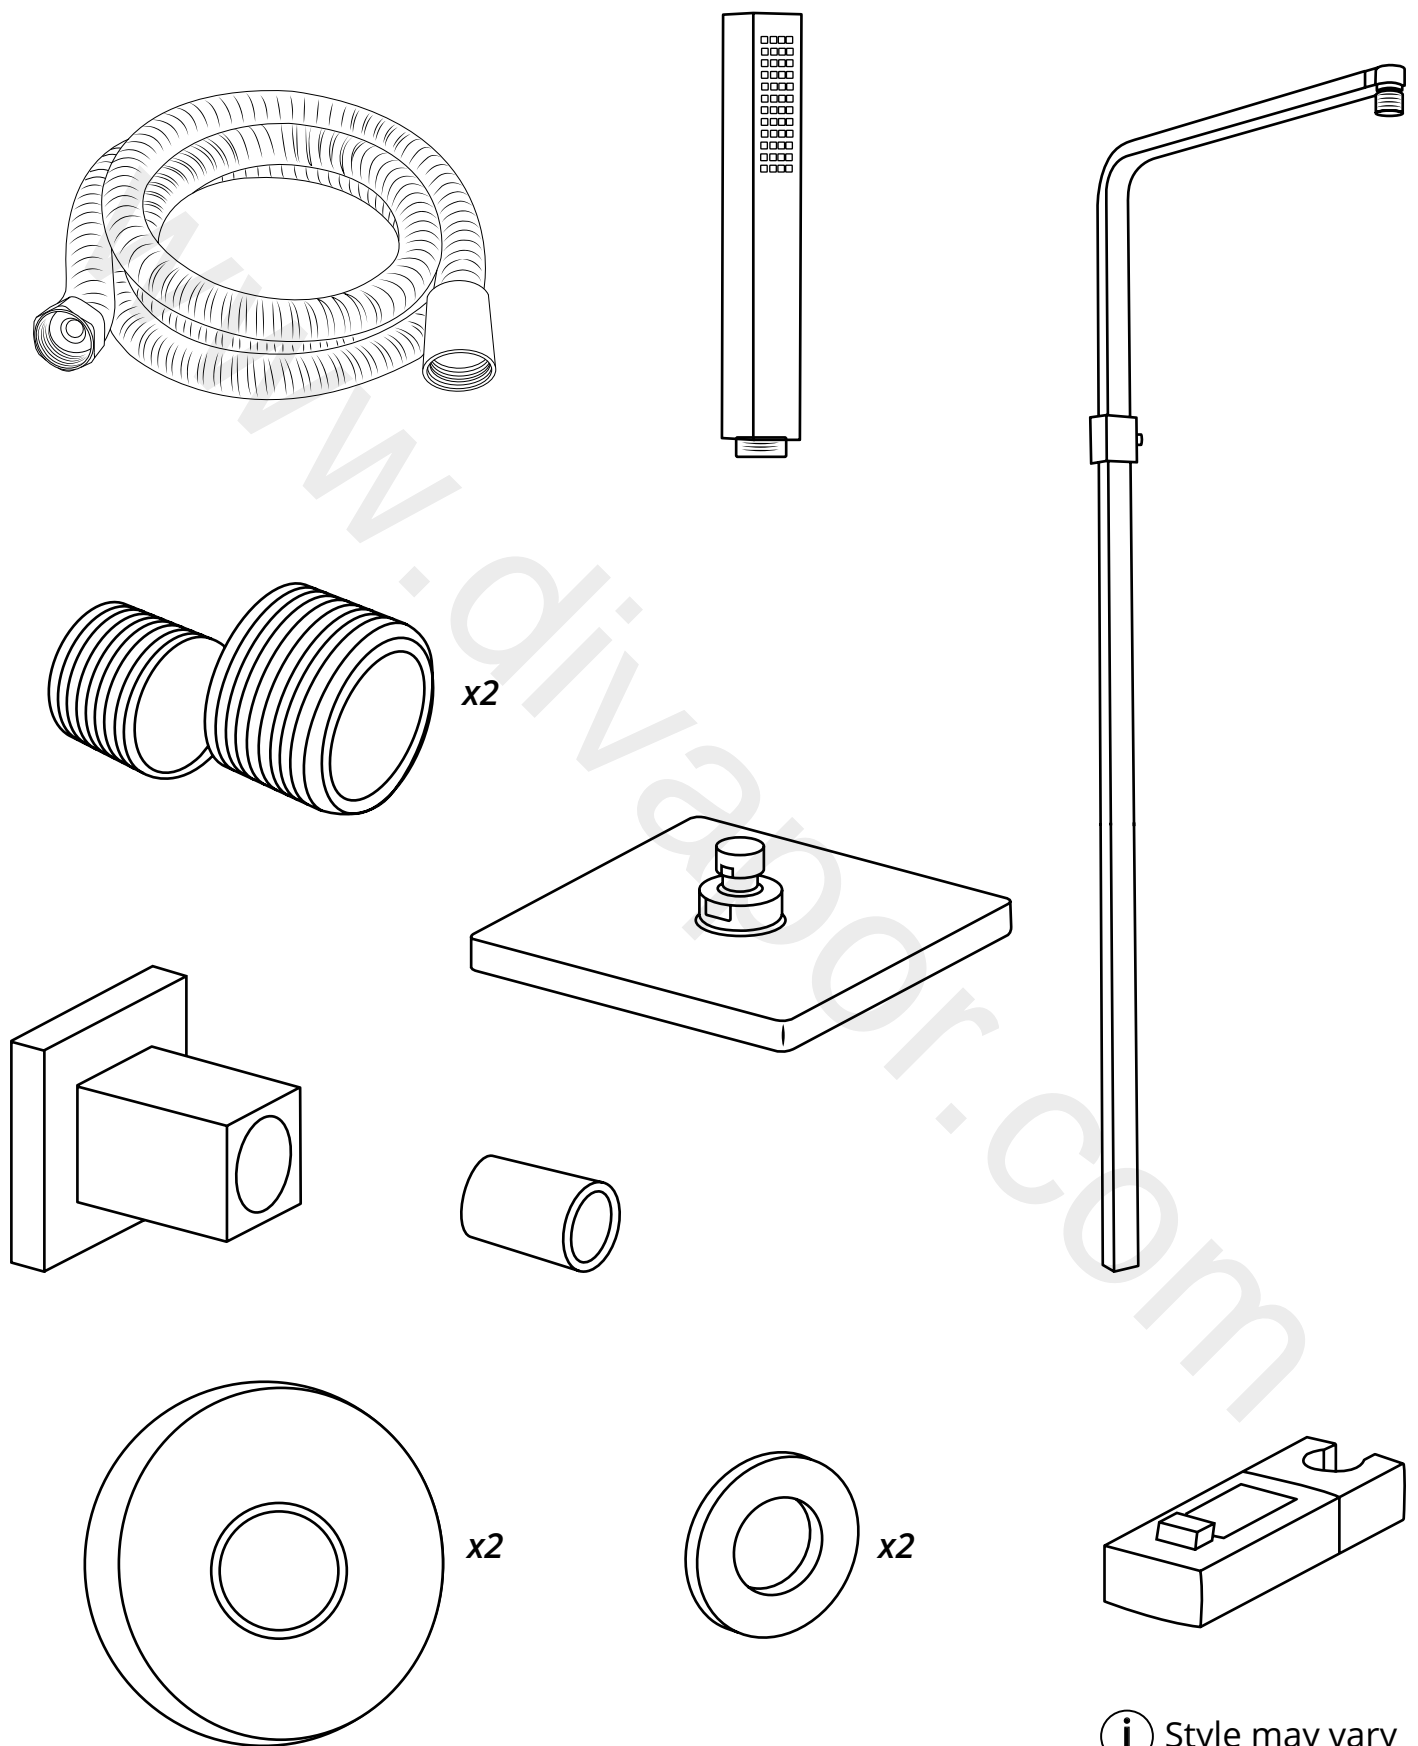

# Milano

Bar Valve with Kit

 Style may vary

Installation Guide

# Installation

---

*Tools required for installing:*

**Parts included:**

**i** Style may vary

1

2

3