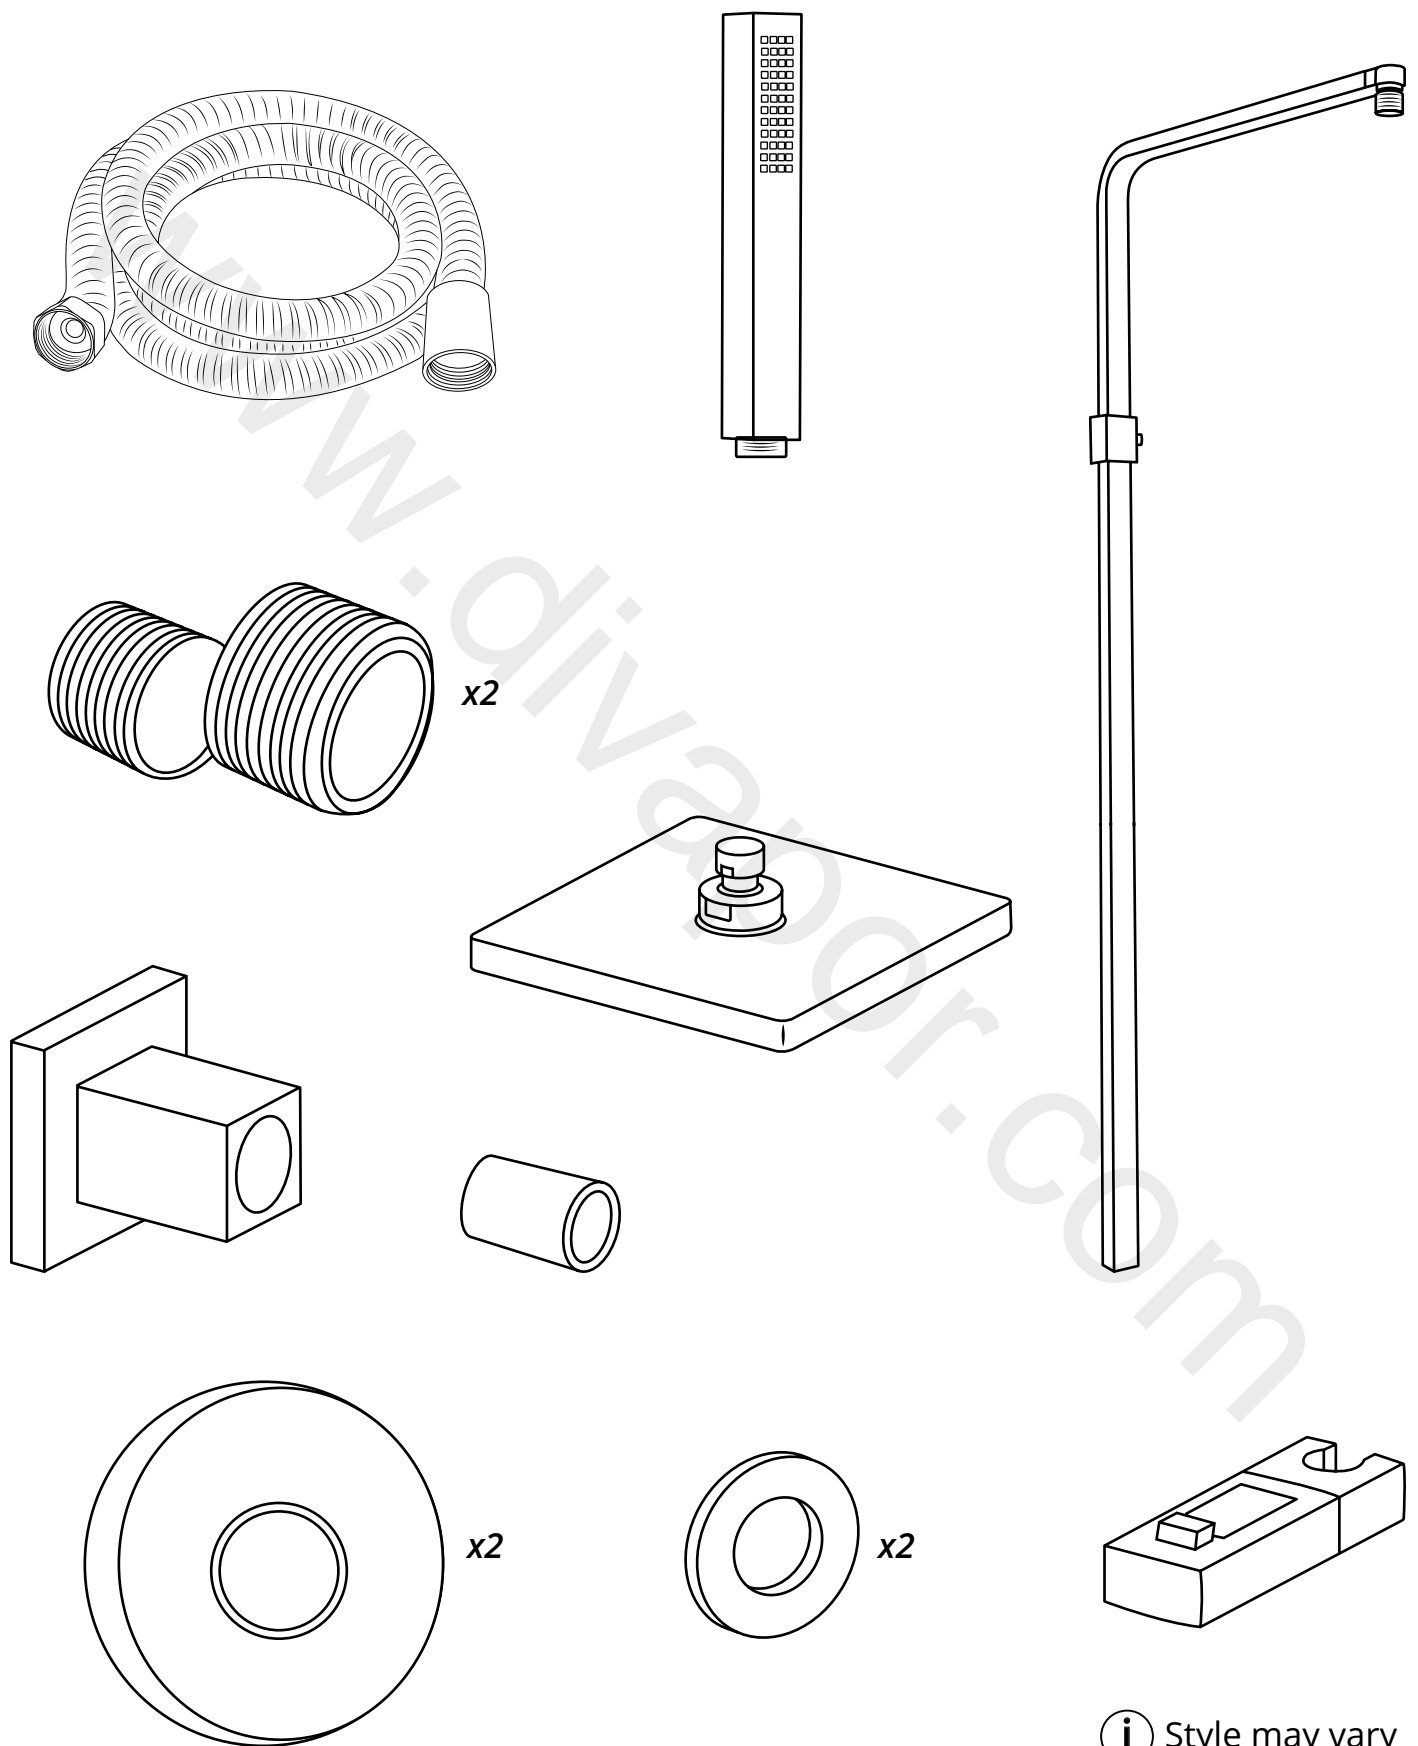

Milano

Bar Valve with Kit

 Style may vary

Installation Guide

Installation

Tools required for installing:

Parts included:

i Style may vary