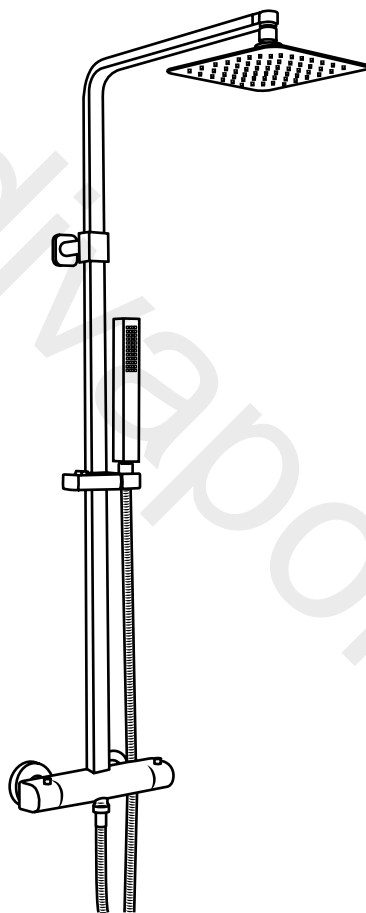

Milano

Bar Valve with Kit

 Style may vary

Installation Guide

Installation

Tools required for installing:

Parts included:

i Style may vary