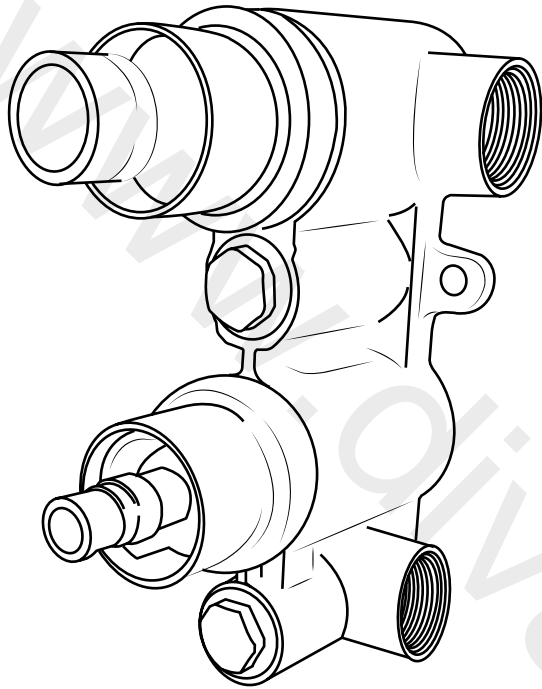

Milano

Shower Valve

Installation Guide

Installation

Tools required for installing:

Parts included:

1

2