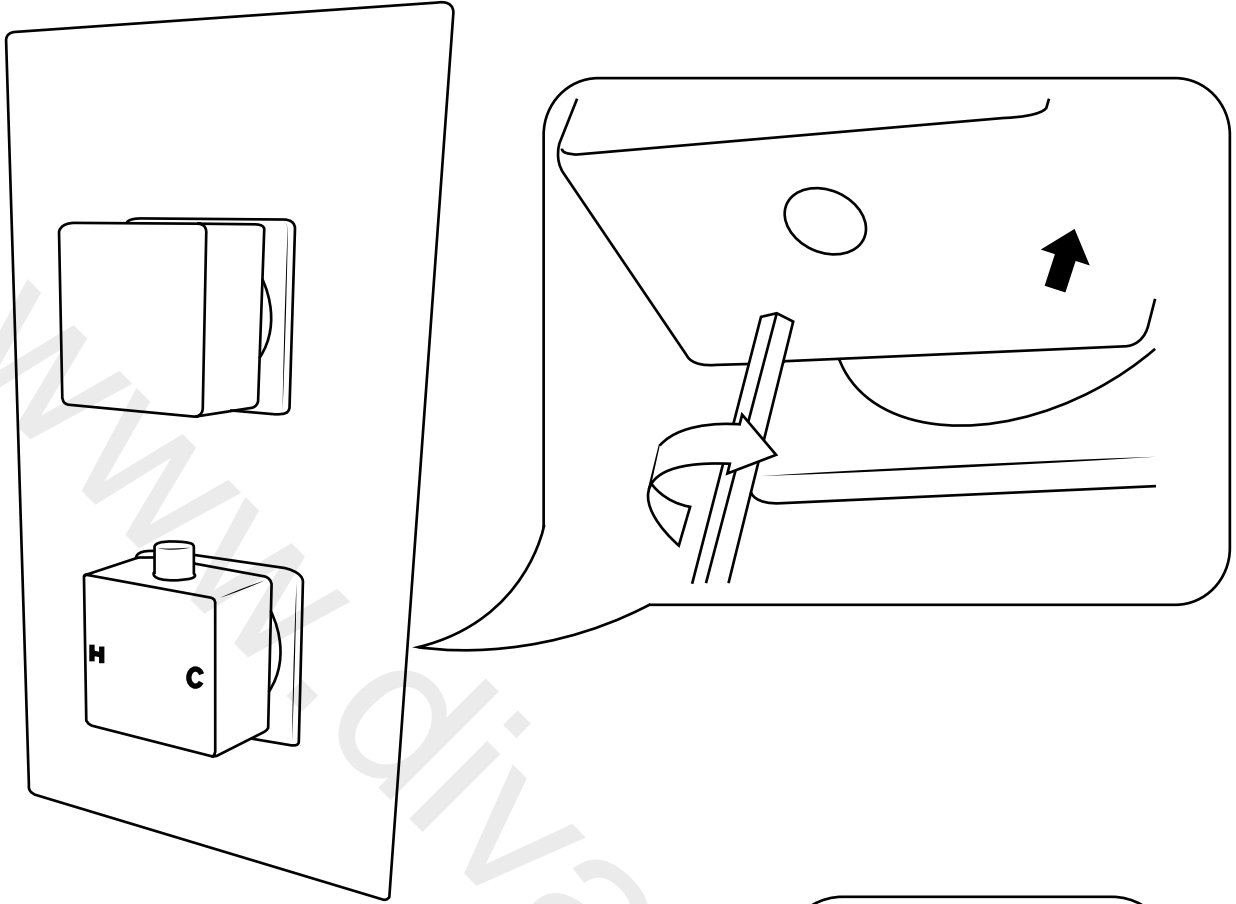

Milano

Shower Valve

Installation Guide

Installation

Tools required for installing:

Parts included:

1

2

10

11

12

13

14

15

Installation Example