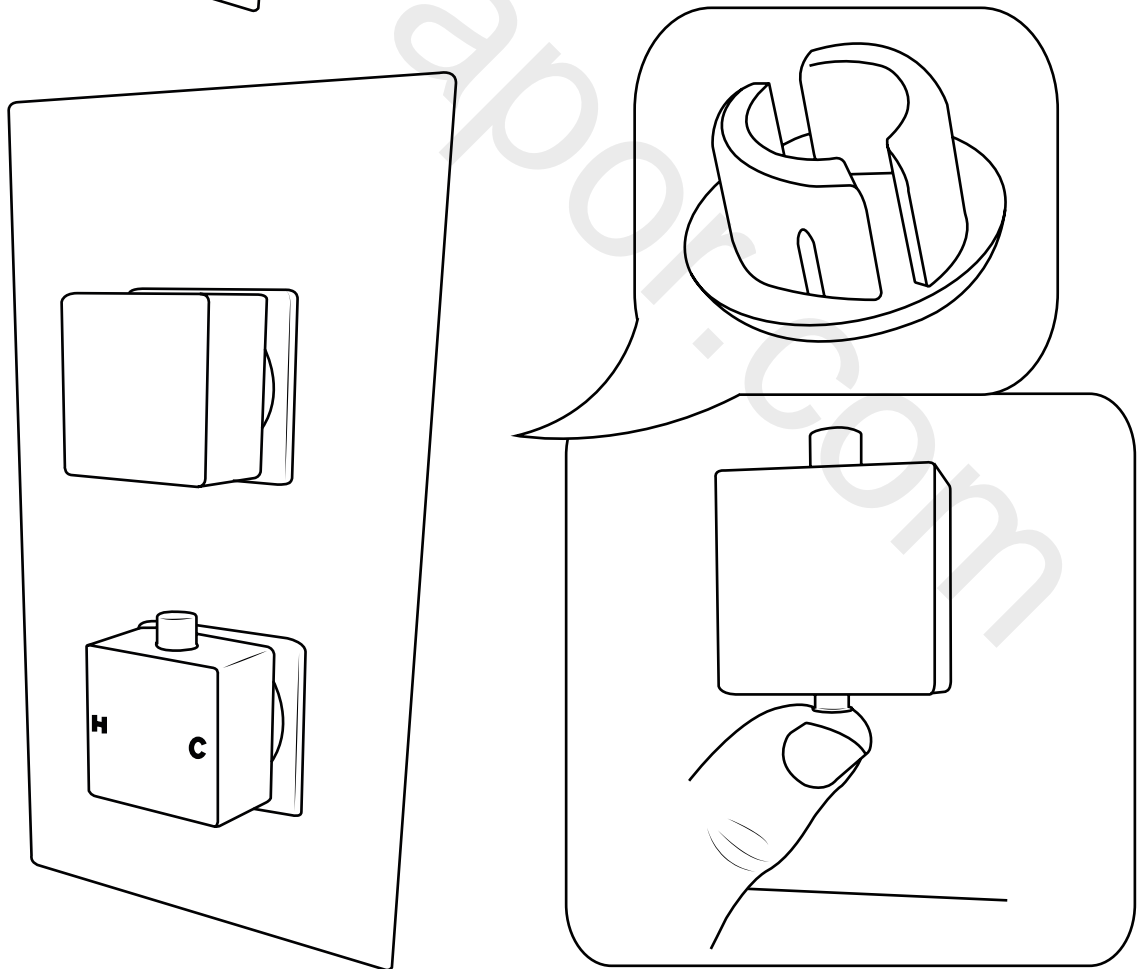

Milano

Shower Valve

Installation Guide

Installation

Tools required for installing:

Parts included:

1

2

10

11

12

13

14

15

Installation Example