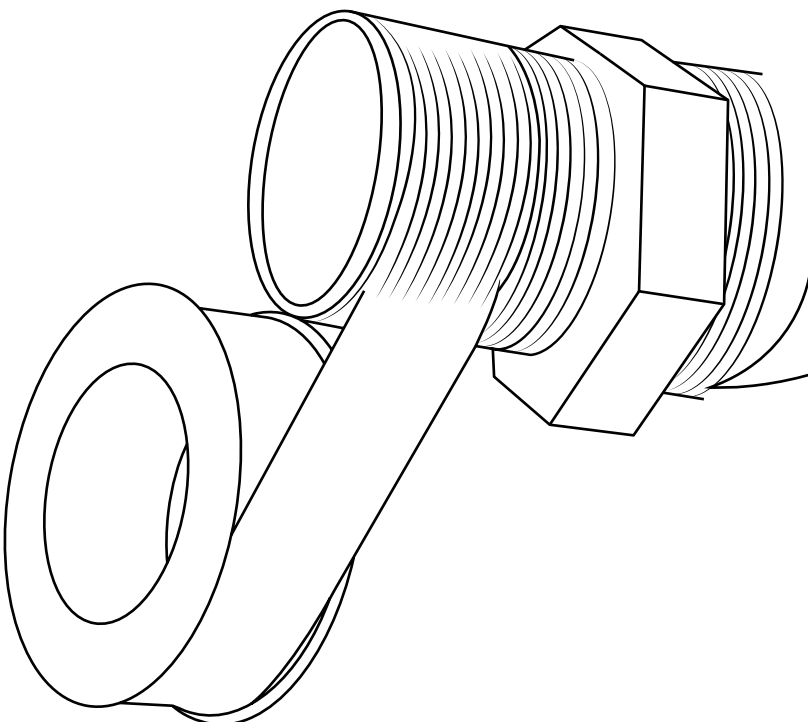

# Milano

Shower Valve

Installation Guide

# Installation

---

*Tools required for installing:*

Parts included:

1

2

3

4