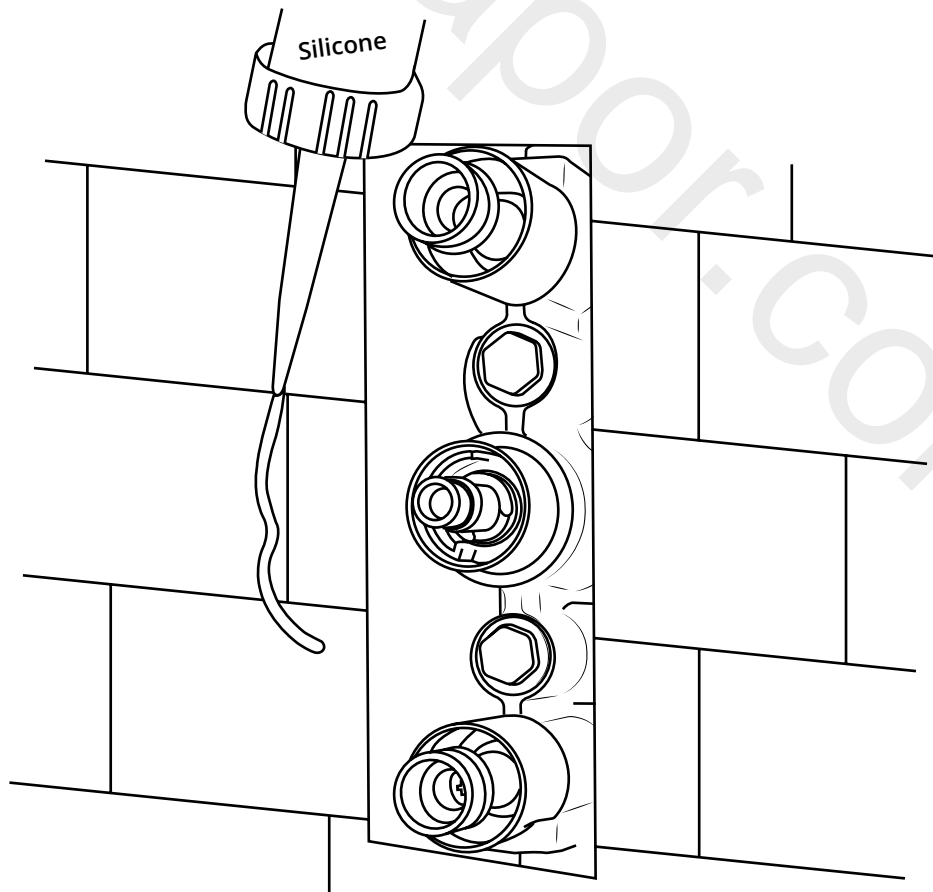

# Milano

Shower Valve

Installation Guide

# Installation

---

*Tools required for installing:*

Parts included:

1

2

3

4