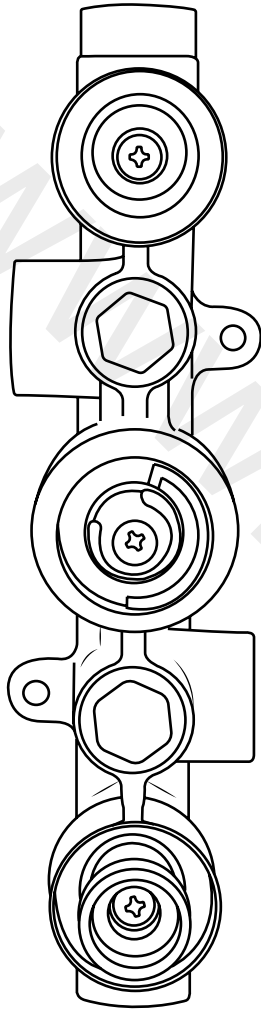

# Milano

Shower Valve

Installation Guide

# Installation

---

*Tools required for installing:*

Parts included:

1

2

3

4