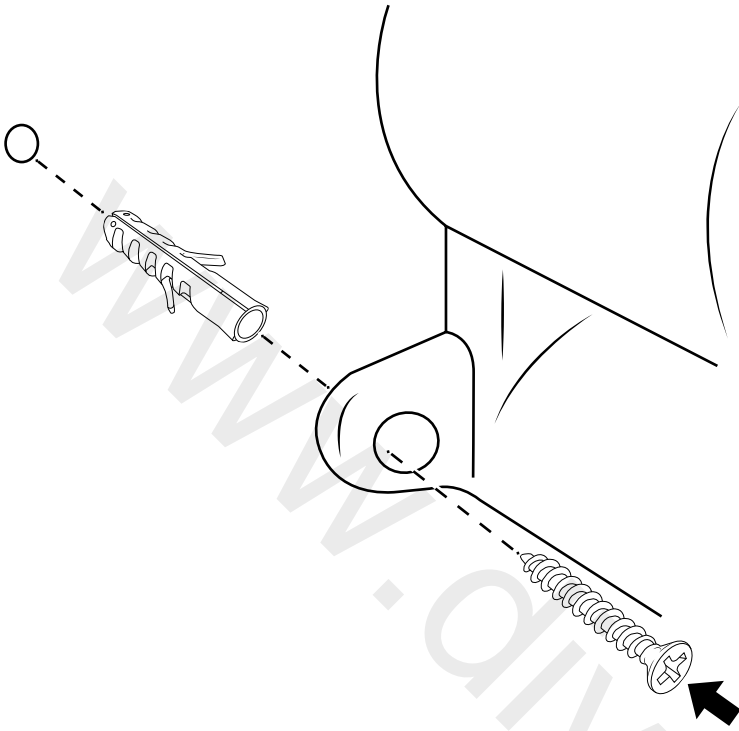

# Milano

Shower Valve

Installation Guide

# Installation

---

*Tools required for installing:*

Parts included:

1

2

3

4