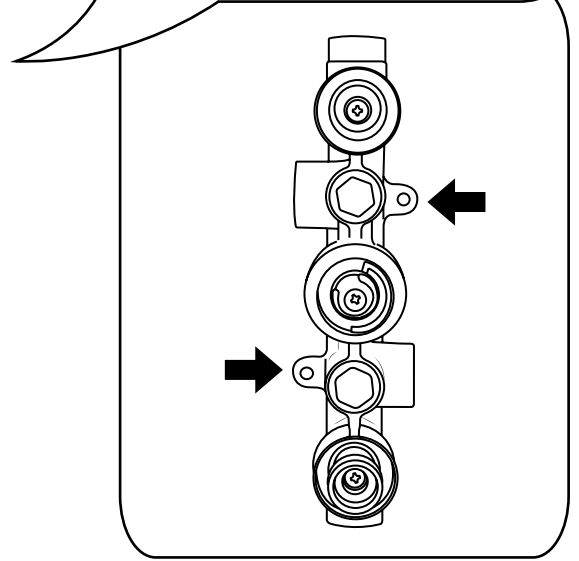

# Milano

Shower Valve

Installation Guide

# Installation

---

*Tools required for installing:*

Parts included:

1

2

3

4