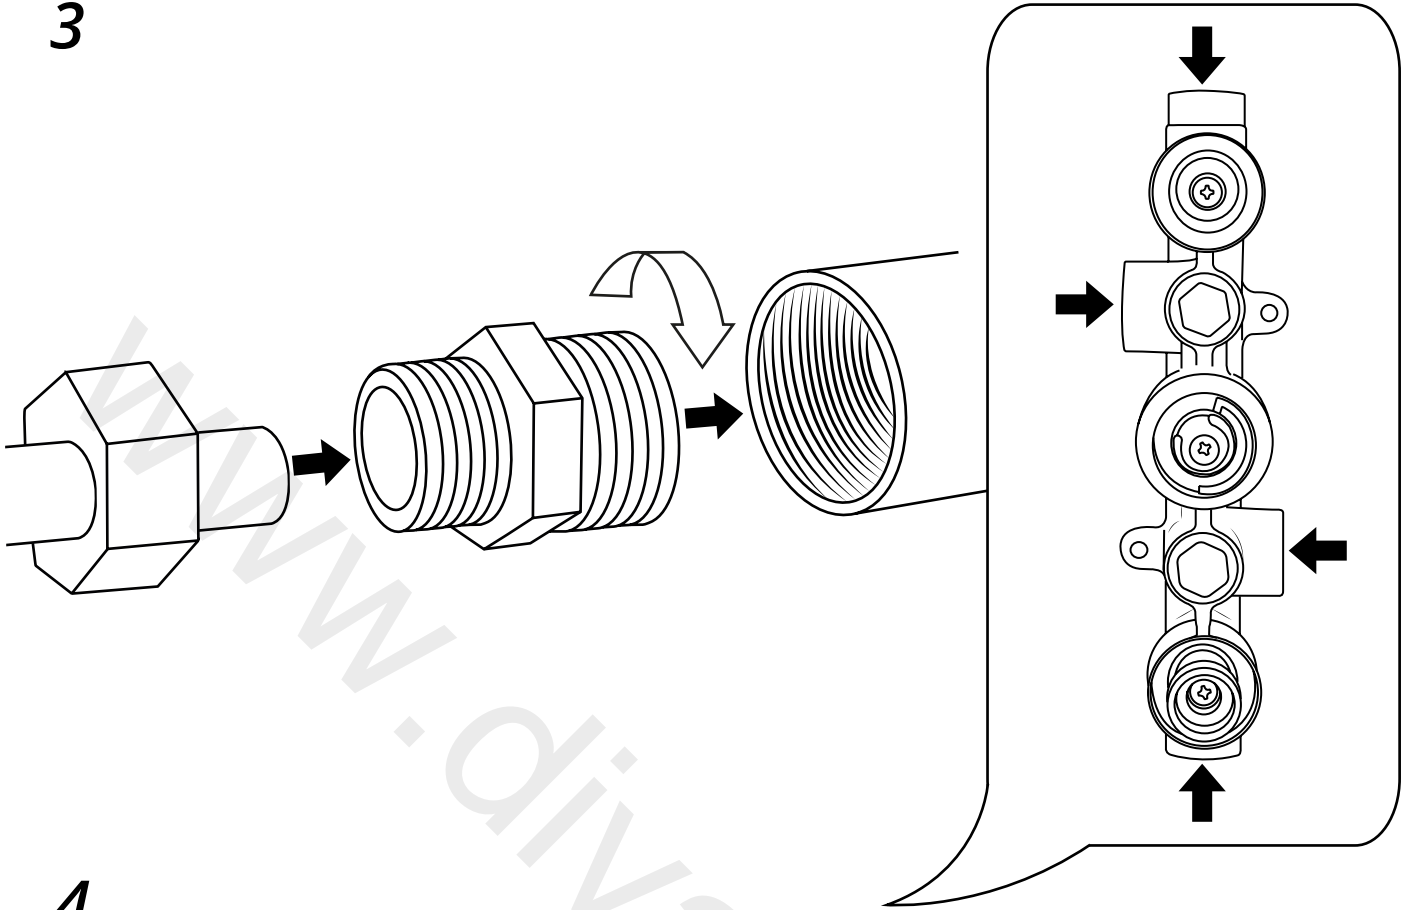

# Milano

Shower Valve

Installation Guide

# Installation

---

*Tools required for installing:*

Parts included:

1

2

3

4