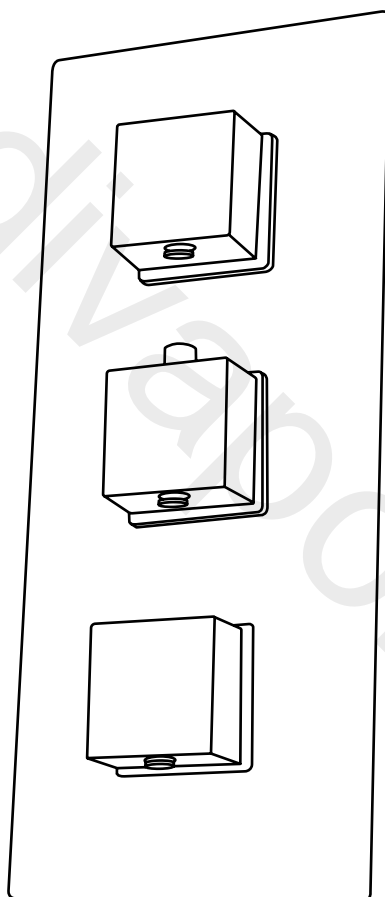

# Milano

Shower Valve

Installation Guide

# Installation

---

*Tools required for installing:*

Parts included:

1

2

3

4