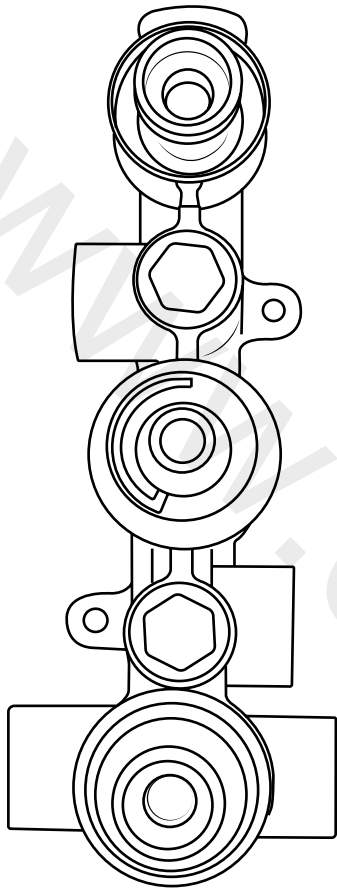

Milano

Shower Valve

Installation Guide

Installation

Tools required for installing:

Parts included:

1

2