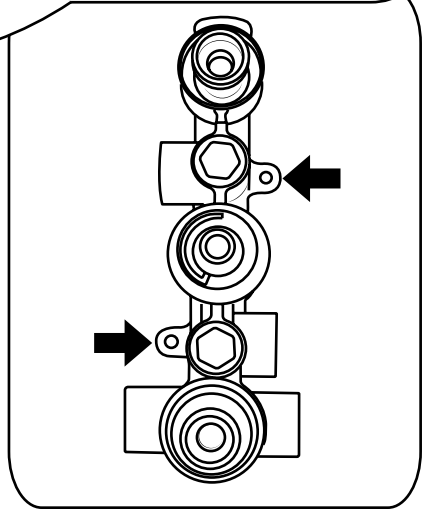

Milano

Shower Valve

Installation Guide

Installation

Tools required for installing:

Parts included:

1

2