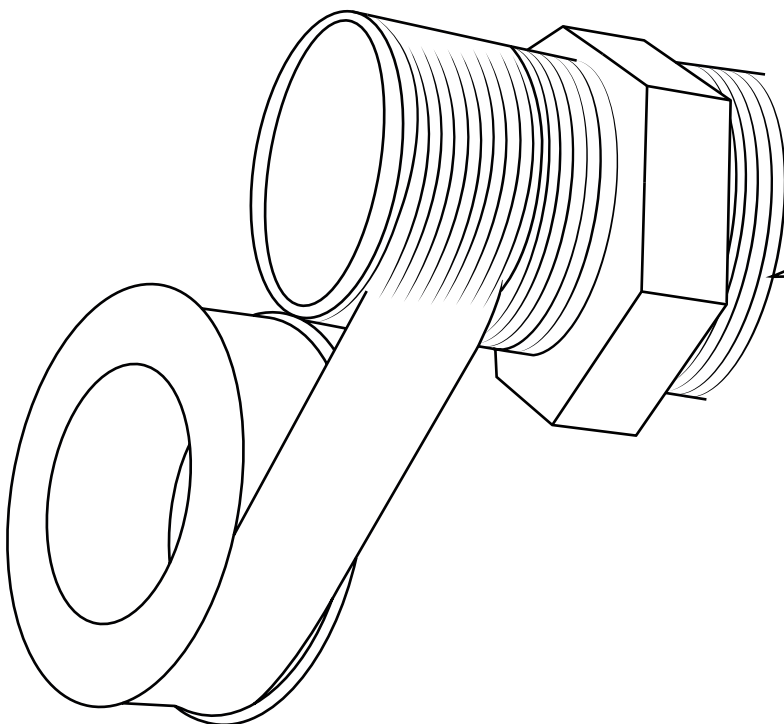

Milano

Shower Valve

Installation Guide

Installation

Tools required for installing:

Parts included:

1

2