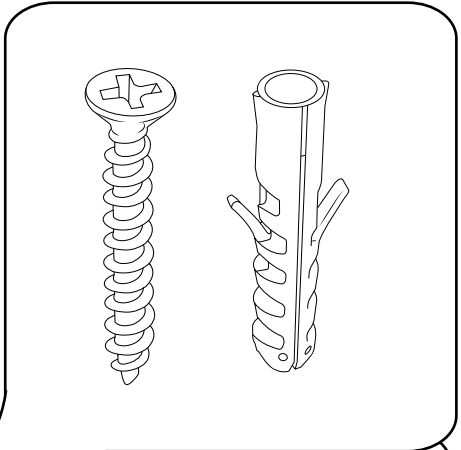

Milano

Shower Valve

Installation Guide

Installation

Tools required for installing:

Parts included:

1

2