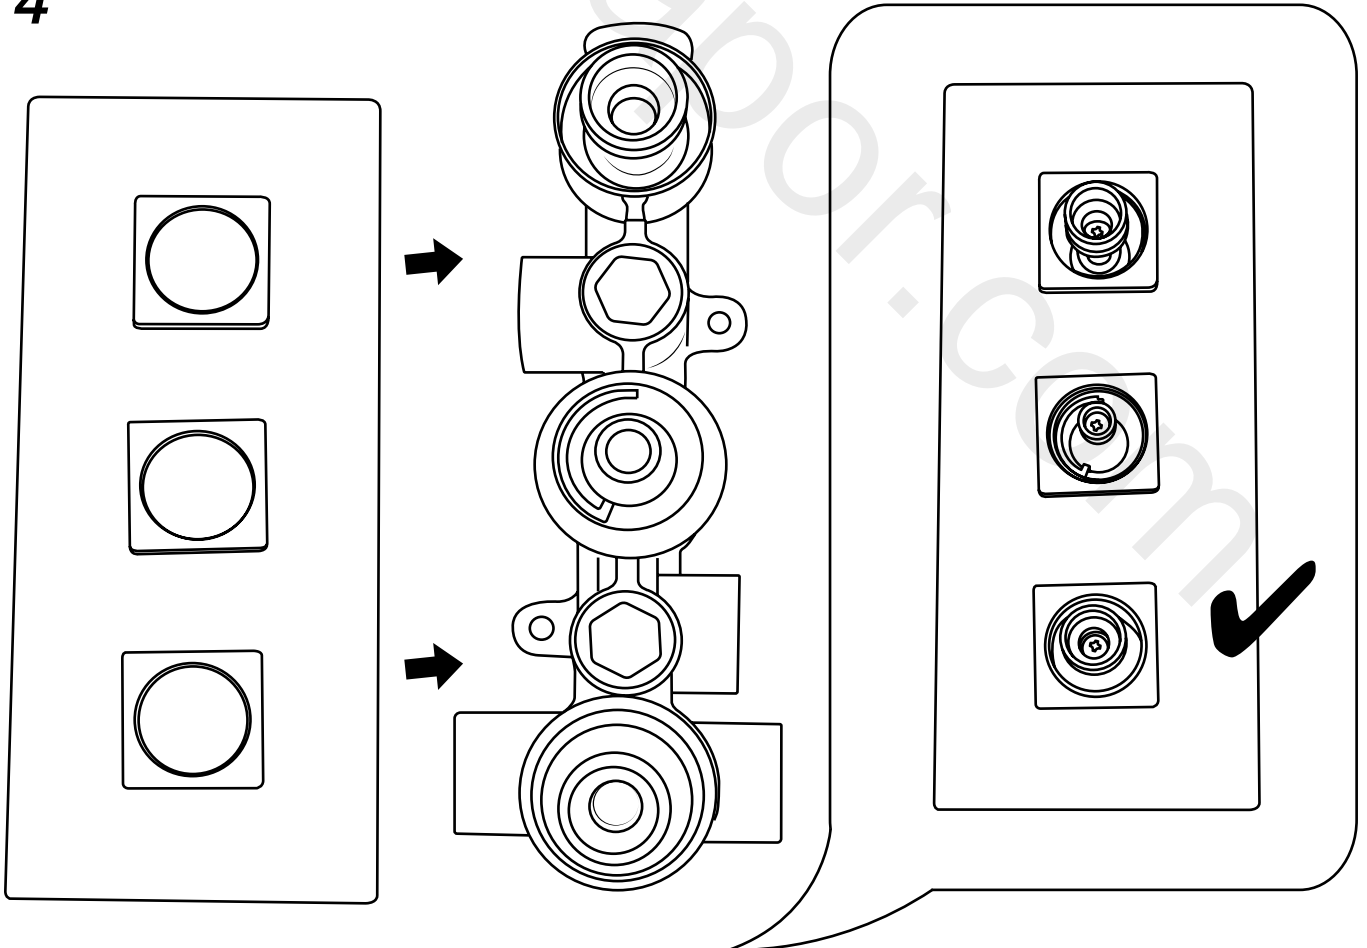

Milano

Shower Valve

Installation Guide

Installation

Tools required for installing:

Parts included:

1

2

i Not included

3

4

5

6

7

8

Installation Example