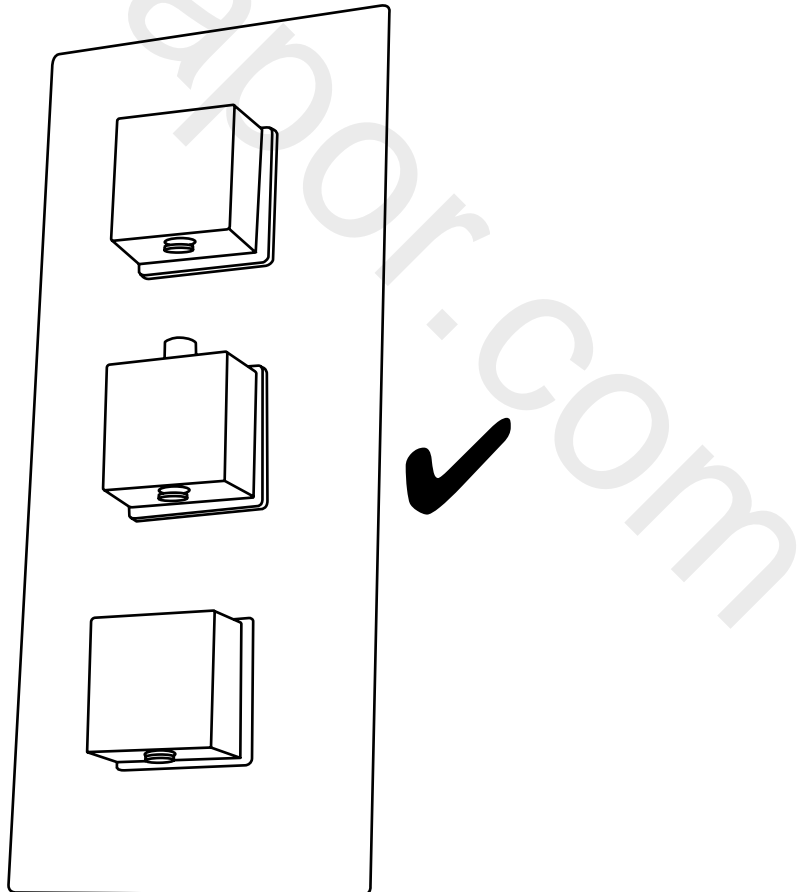

Milano

Shower Valve

Installation Guide

Installation

Tools required for installing:

Parts included:

1

2

i Not included

3

4

5

6

7

8

Installation Example