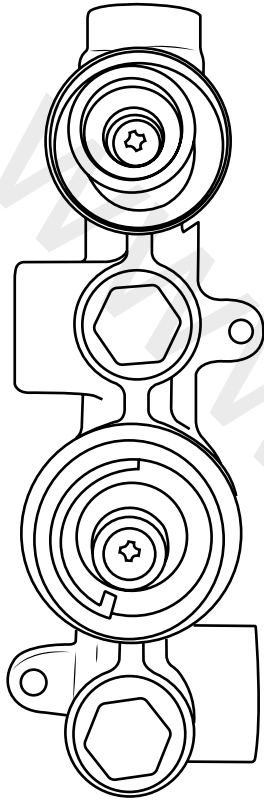

Milano

Shower Valve

Installation Guide

Style may vary

Installation

Tools required for installing:

Parts included:

Style may vary

1

2

3

4

5

6

7

8