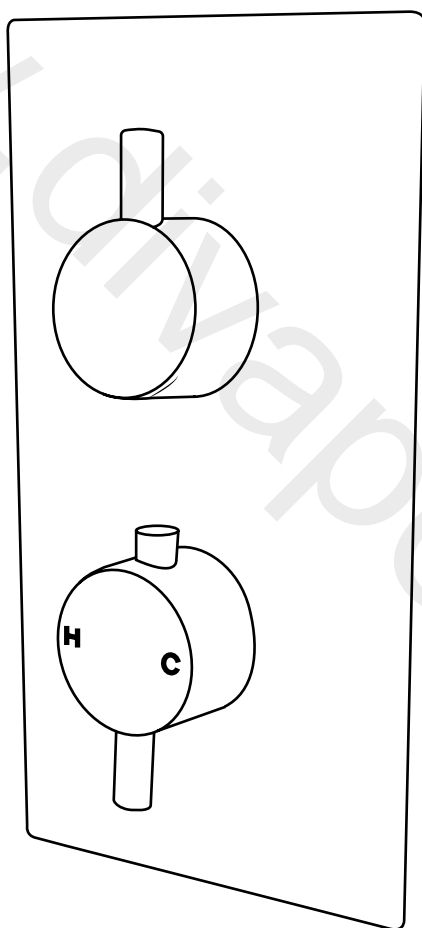

Milano

Shower Valve

Installation Guide

Style may vary

Installation

Tools required for installing:

Parts included:

Style may vary