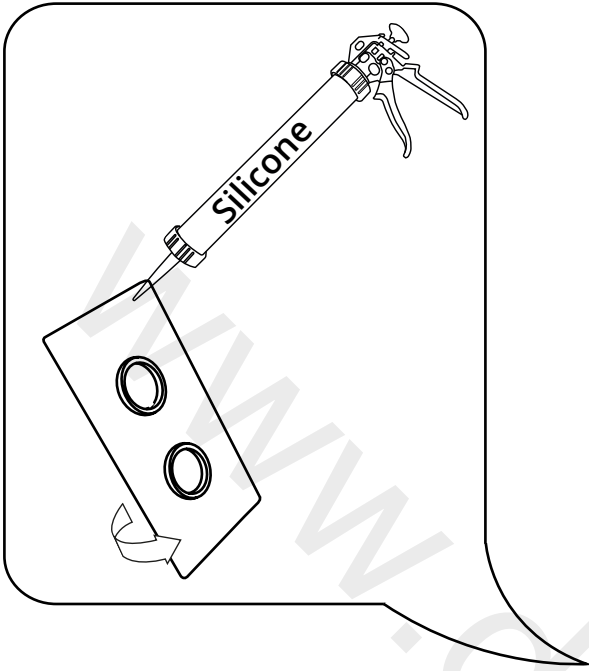

Milano

Shower Valve

Installation Guide

Style may vary

Installation

Tools required for installing:

Parts included:

x2

x2

Style may vary

1

2

i Not included

3

4

5