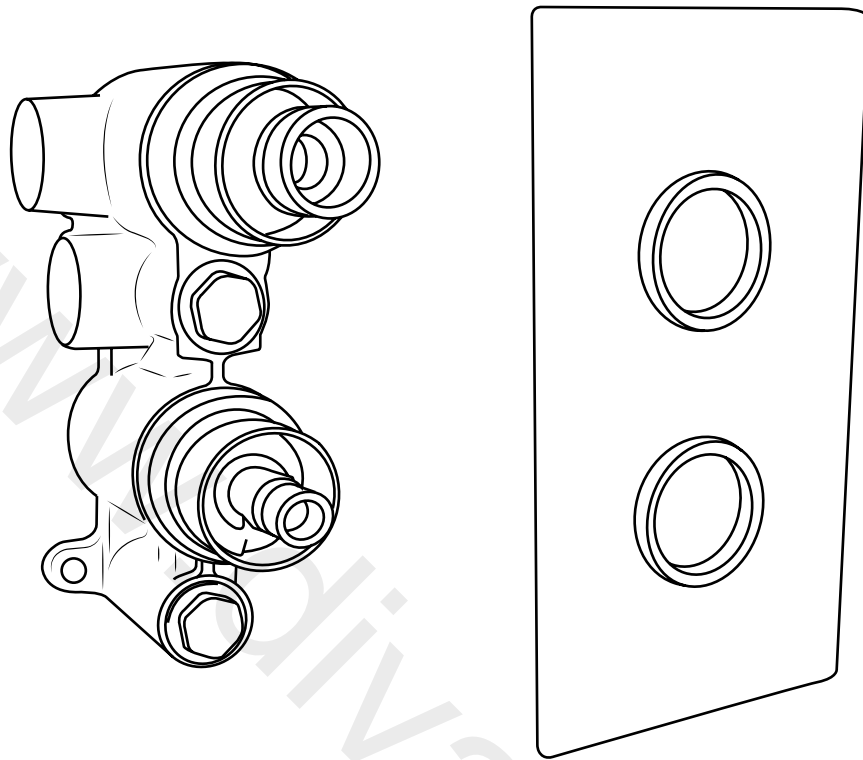

Milano

Shower Valve

Installation Guide

Style may vary

Installation

Tools required for installing:

Parts included:

x2

x2

Style may vary

1

2

i Not included

3

4

5