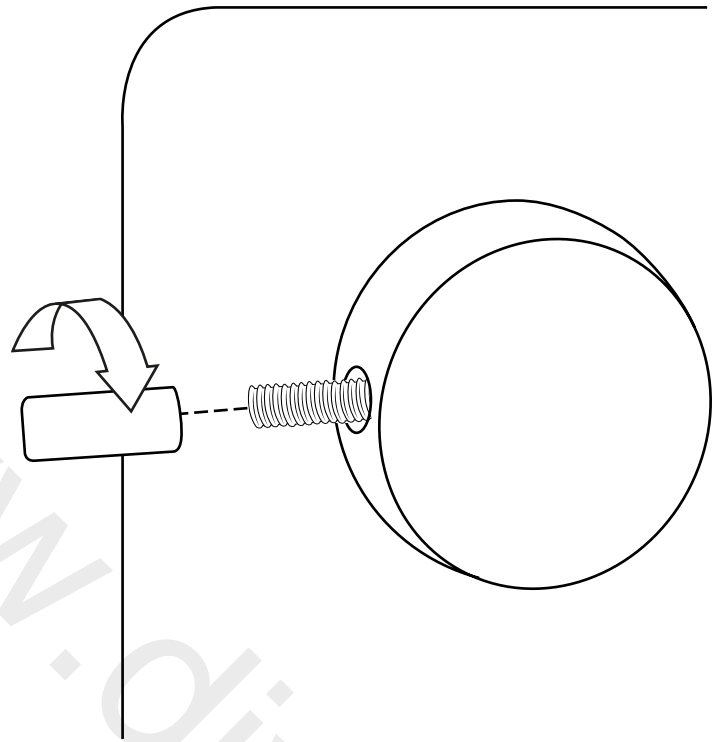

Milano

Shower Valve

Installation Guide

Style may vary

Installation

Tools required for installing:

Parts included:

x2

6

7

8

9

10

Style may vary

Installation Example