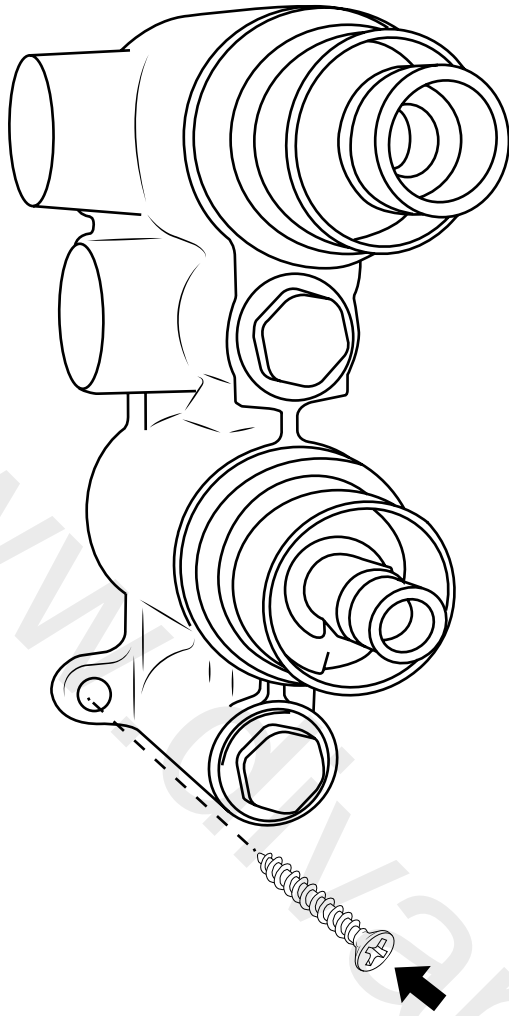

Milano

Shower Valve

Installation Guide

Style may vary

Installation

Tools required for installing:

Parts included:

x2

x2

Style may vary

1

2

i Not included

3

4

5