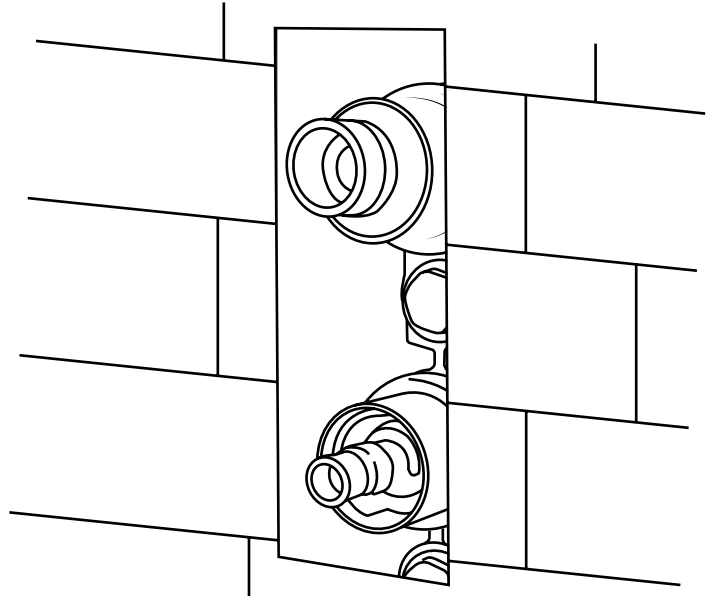

Milano

Shower Valve

Installation Guide

Style may vary

Installation

Tools required for installing:

Parts included:

x2

x2

Style may vary

1

2

i Not included

3

4

5