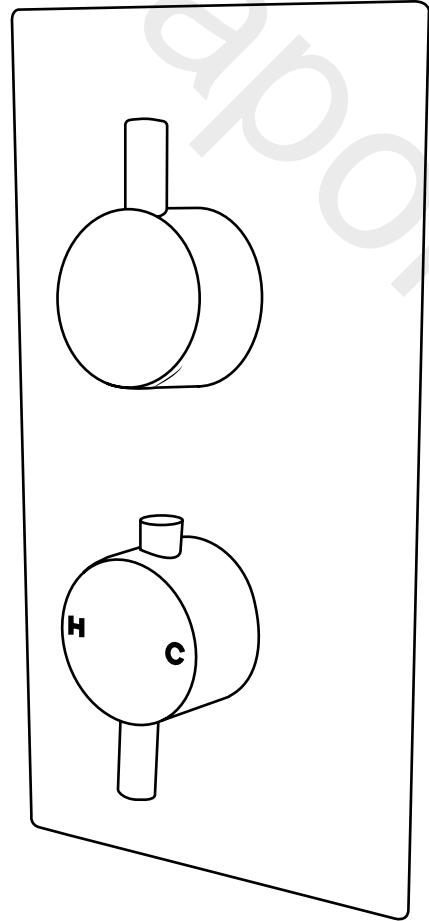

Milano

Shower Valve

Installation Guide

Style may vary

Installation

Tools required for installing:

Parts included:

x2

6

7

8

9

10

Style may vary

Installation Example