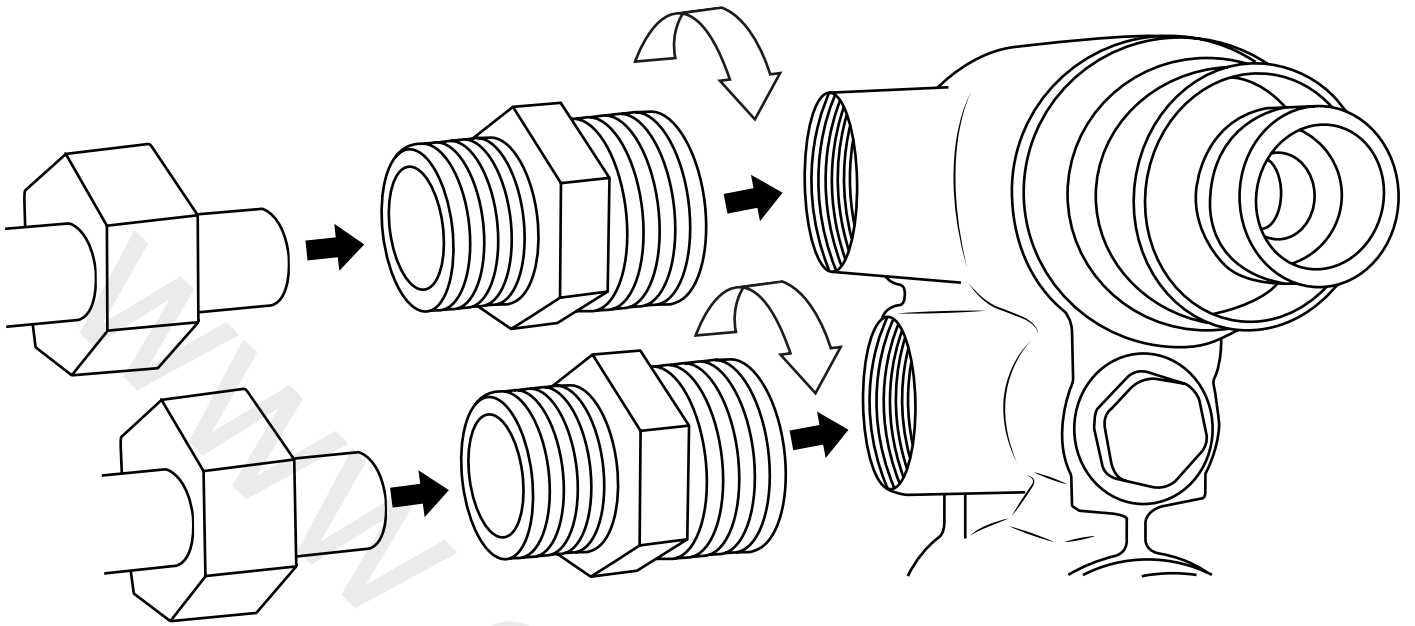

Milano

Shower Valve

Installation Guide

Style may vary

Installation

Tools required for installing:

Parts included:

x2

x2

Style may vary

1

2

i Not included

3

4

5