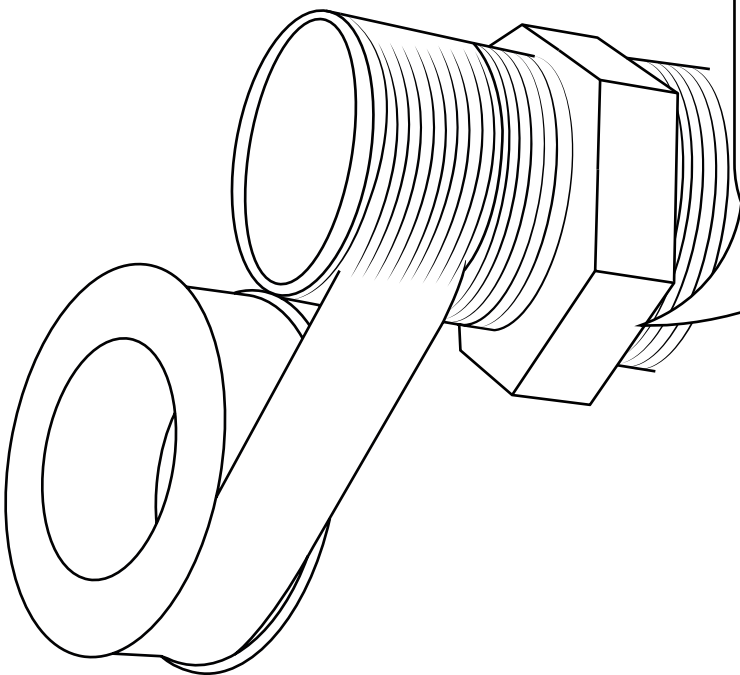

Milano

Shower Valve

Installation Guide

Style may vary

Installation

Tools required for installing:

Parts included:

x2

x2

Style may vary

1

2

i Not included

3

4

5