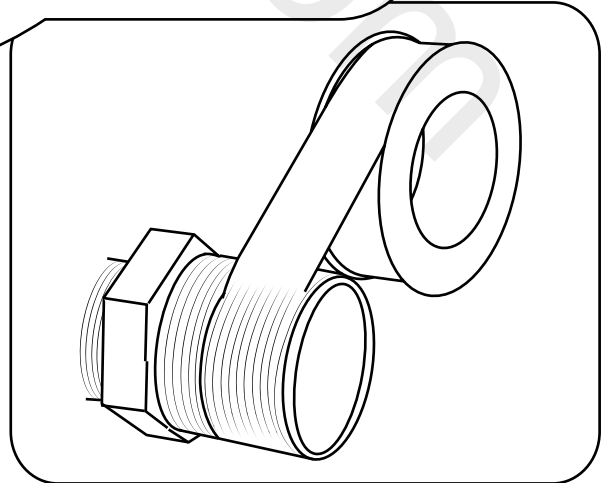

Milano

Shower Valve

Installation Guide

Style may vary

Installation

Tools required for installing:

Parts included:

x2

x2

Style may vary

1

2

i Not included

3

4

5