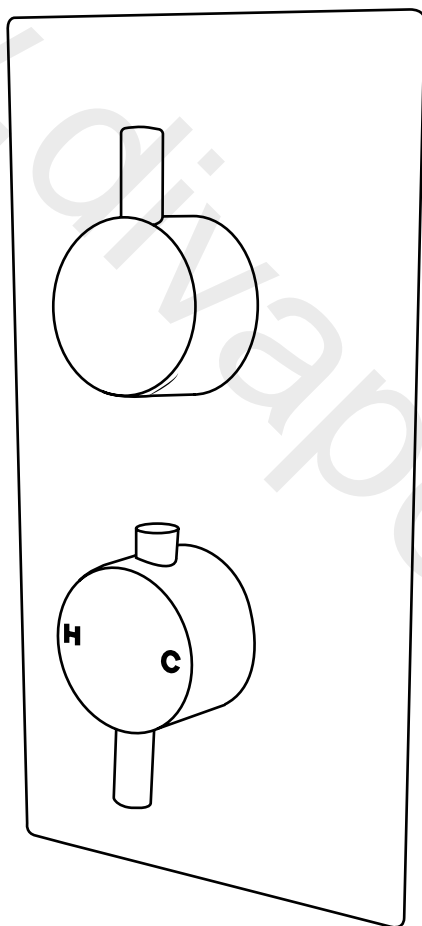

Milano

Shower Valve

Installation Guide

Style may vary

Installation

Tools required for installing:

Parts included:

x2

x2

Style may vary

1

2

i Not included

3

4

5