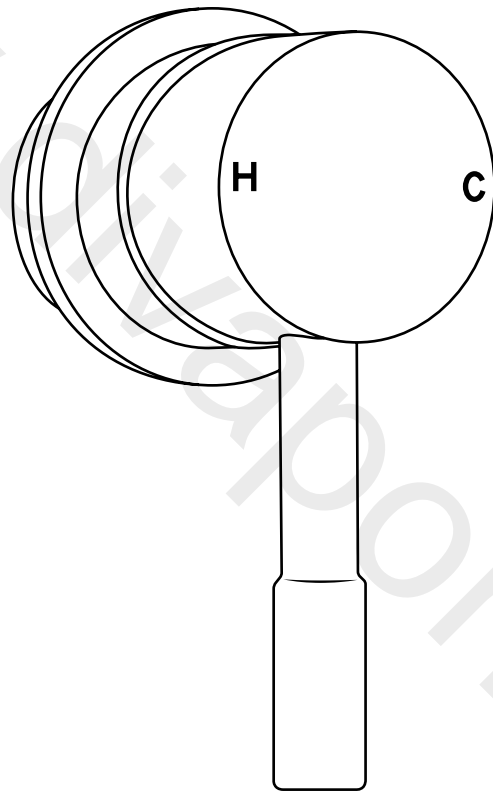

Milano

Manual Valve

 Style may vary

Installation Guide

Installation

Tools required for installing:

Parts included:

x4