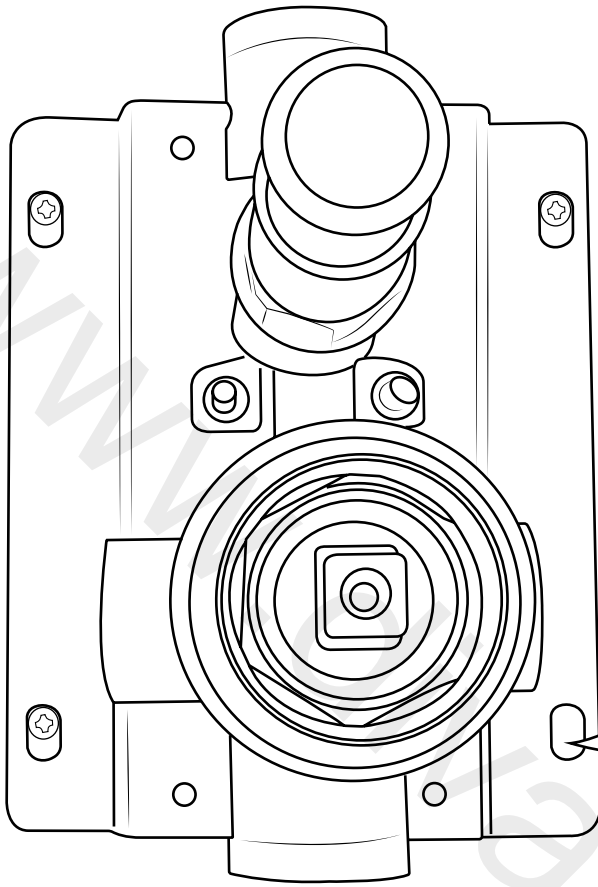

# Milano

Manual Diverter Valve

 Style may vary

Installation Guide

# Installation

---

*Tools required for installing:*

**Parts included:**

1

2

**i** Not included

3