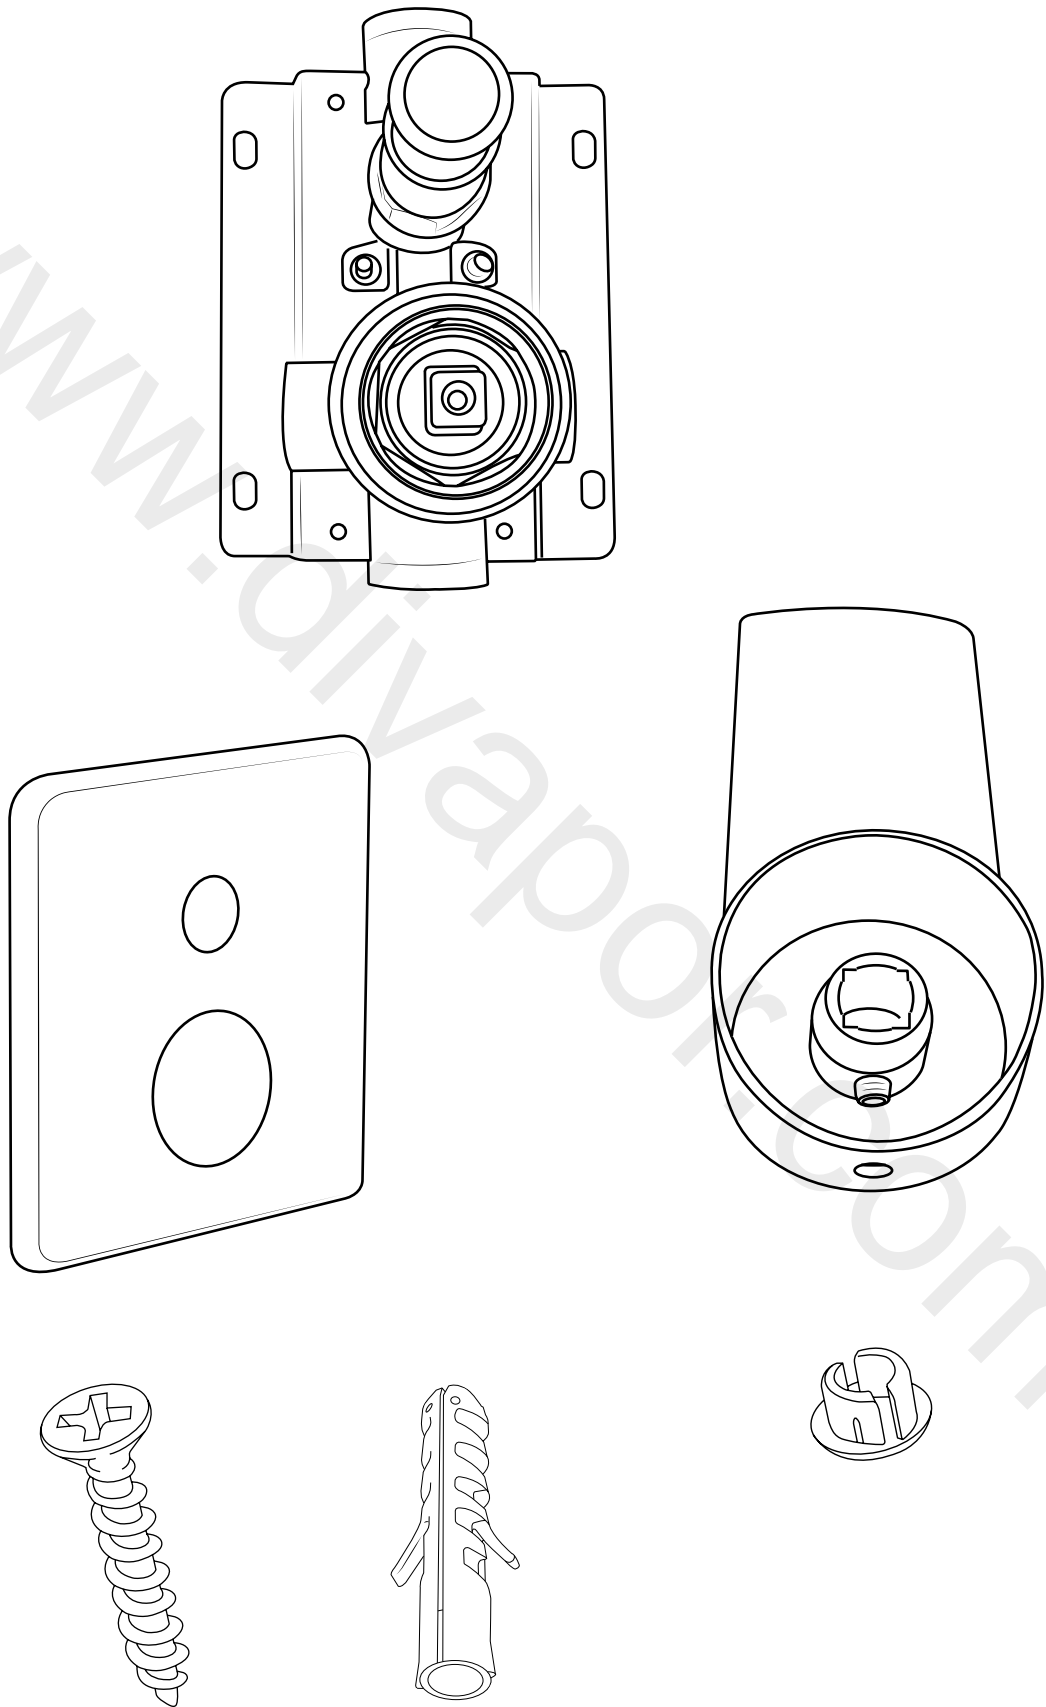

# Milano

Manual Diverter Valve

 Style may vary

Installation Guide

# Installation

---

*Tools required for installing:*

**Parts included:**

1

2

**i** Not included

3