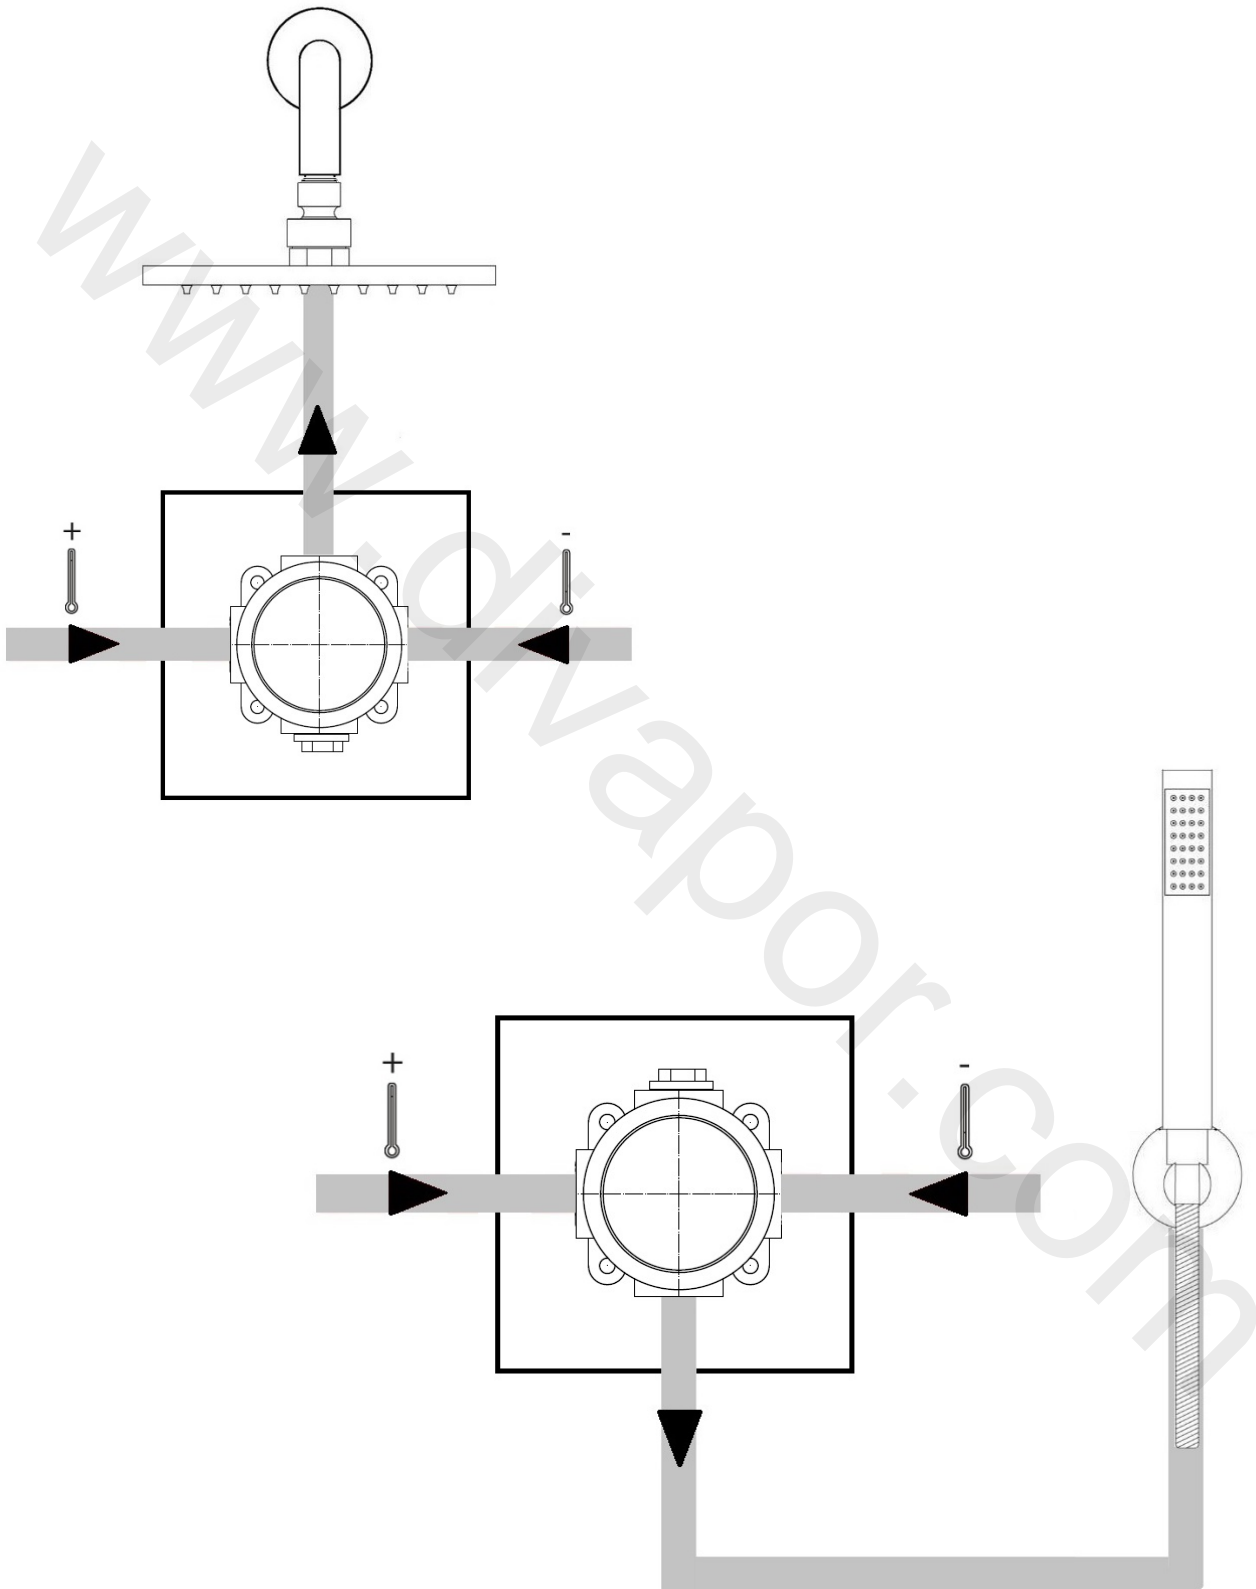

Milano

Manual Valve

 Style may vary

Installation Guide

Installation

Tools required for installing:

Parts included:

1

9

10

11

12

Installation Examples

If you require any additional information or have any issues with this product please refer to the website.