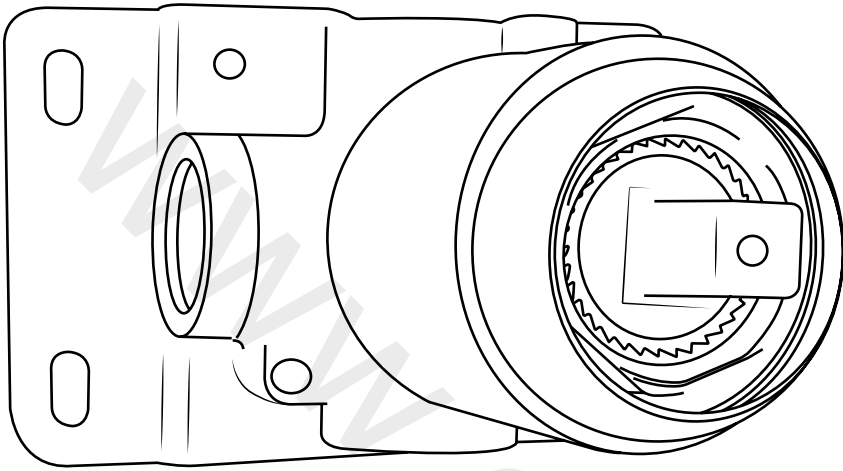

Milano

Manual Valve

 Style may vary

Installation Guide

Installation

Tools required for installing:

Parts included:

1