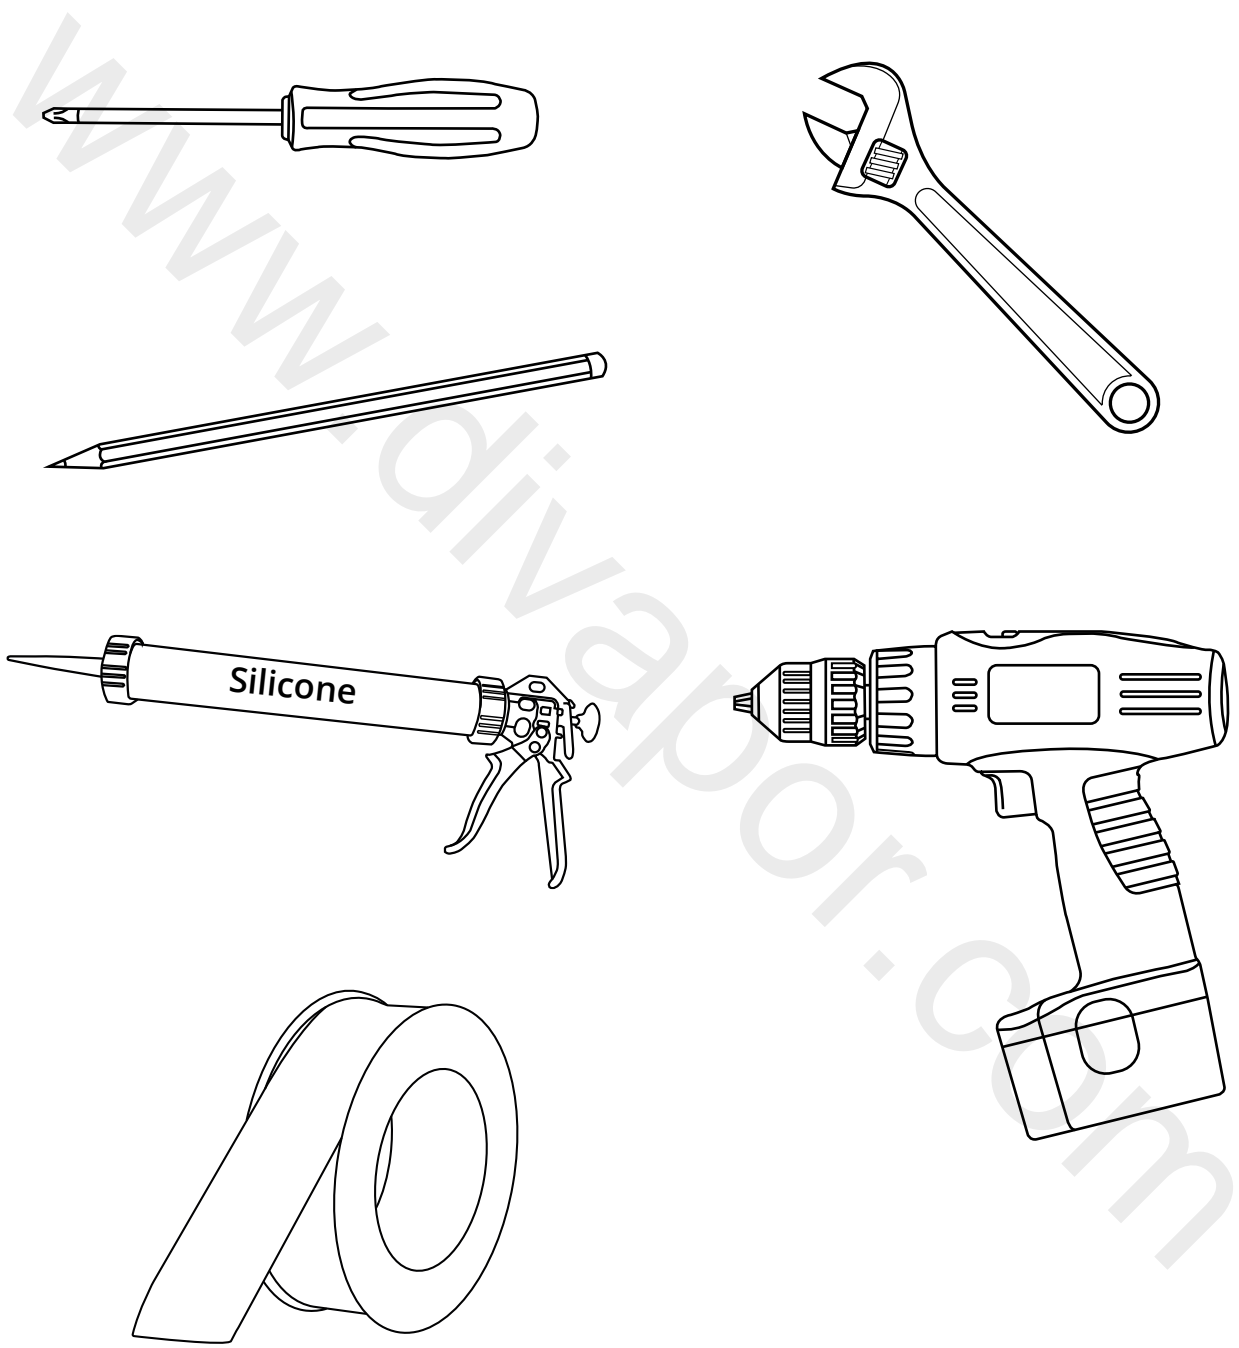

Milano

Dual Exposed Valve

Installation Guide

Installation

Tools required for installing:

Parts included:

x2

x2

x4

x4

1

2

3

4

5

6