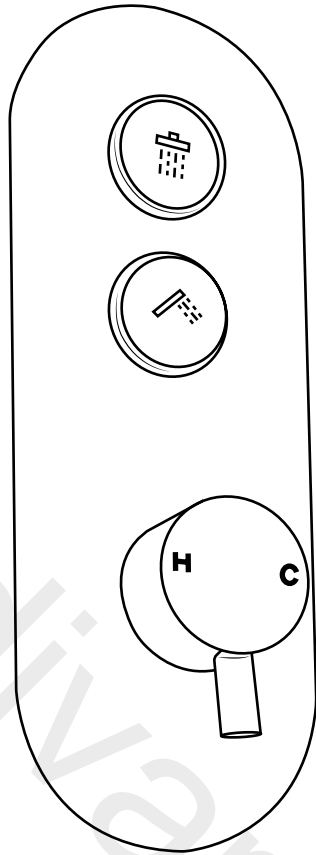

www.olivier.com