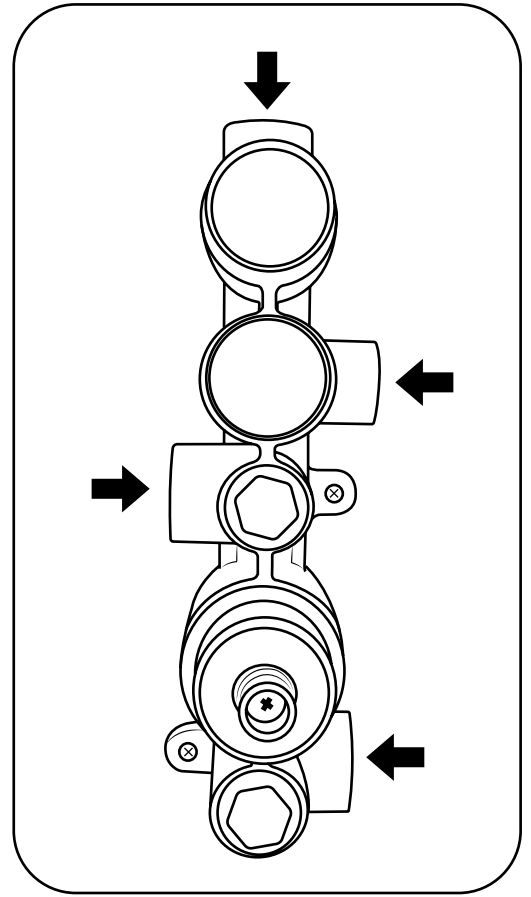

# Milano

Shower Valve

Installation Guide

# Installation

---

*Tools required for installing:*

Parts included:

1

2

**i** Not included

3