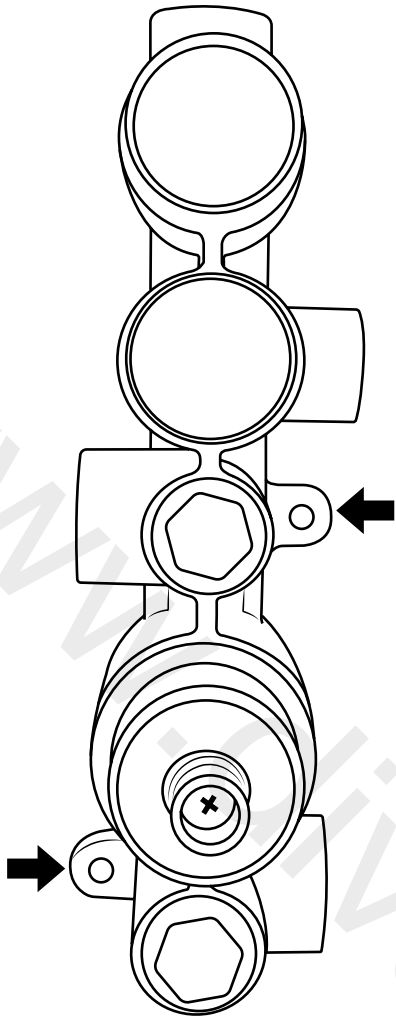

# Milano

Shower Valve

Installation Guide

# Installation

---

*Tools required for installing:*

Parts included:

1

2

**i** Not included

3