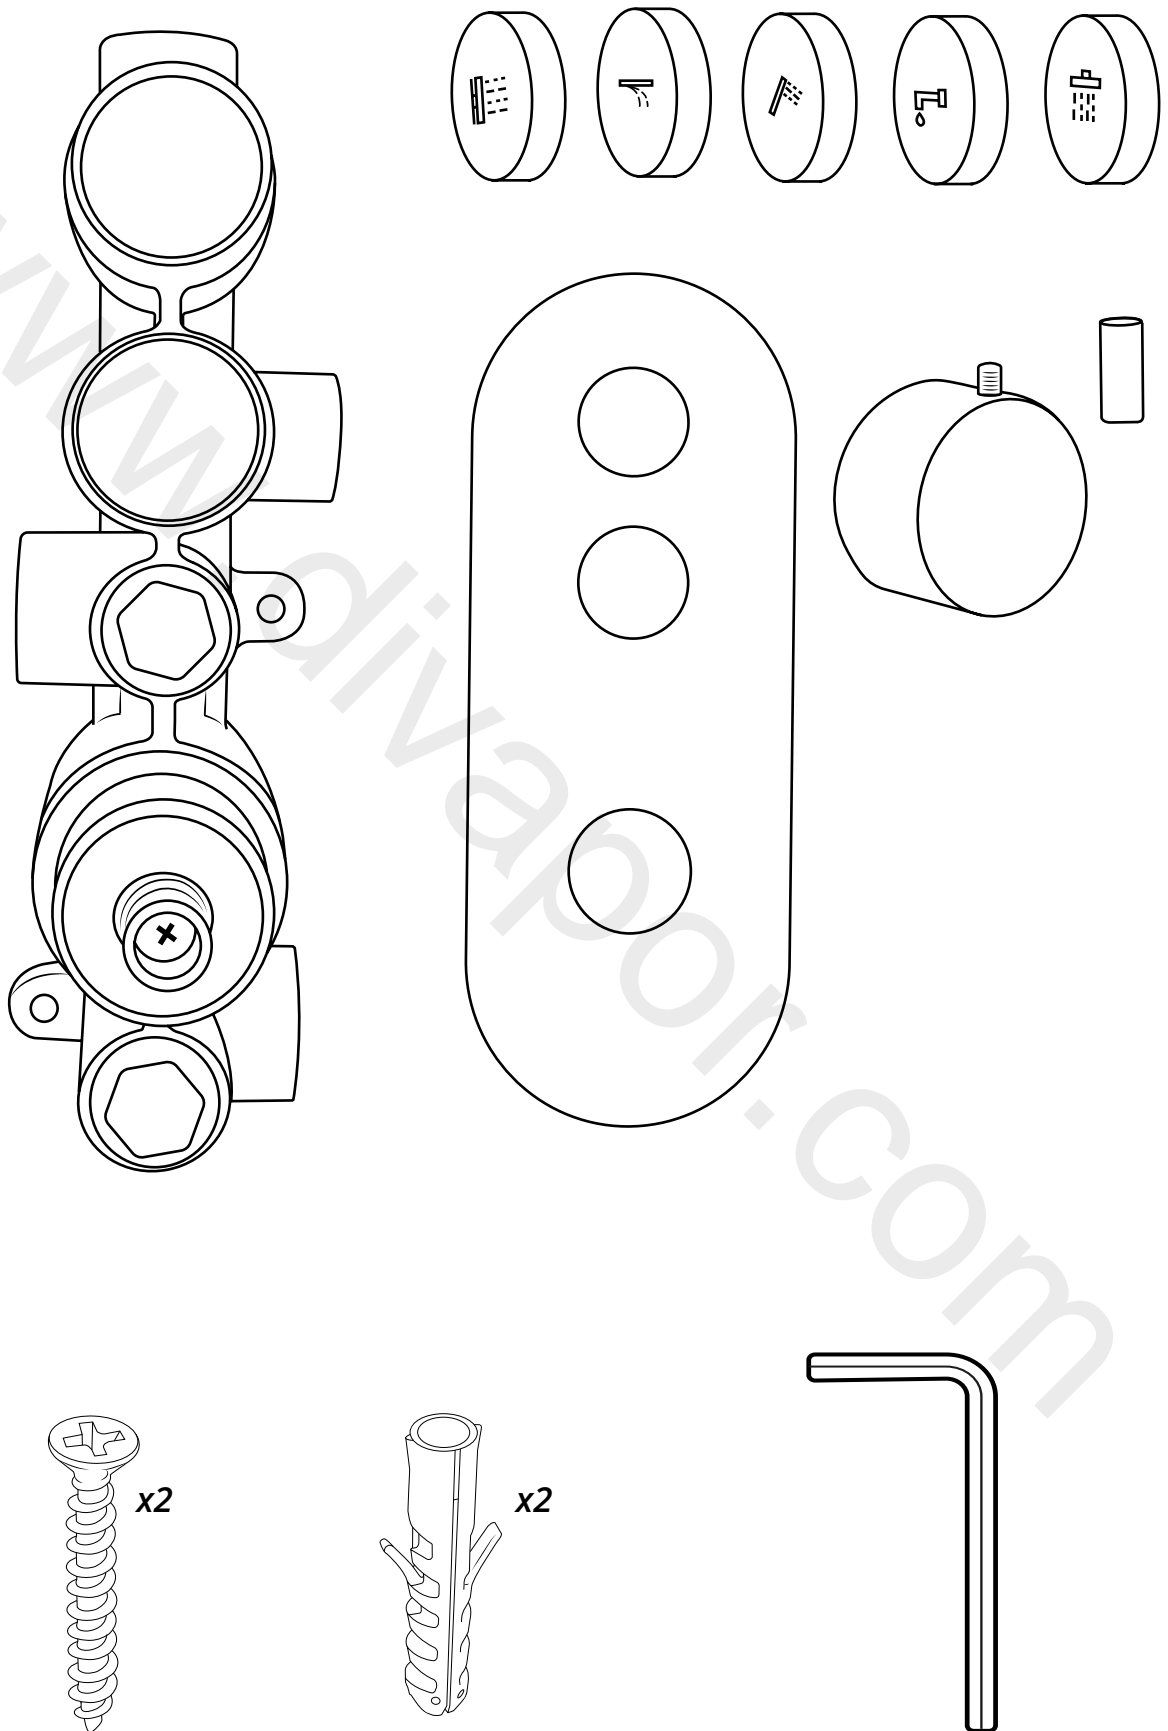

# Milano

Shower Valve

Installation Guide

# Installation

---

*Tools required for installing:*

Parts included:

1

2

**i** Not included

3