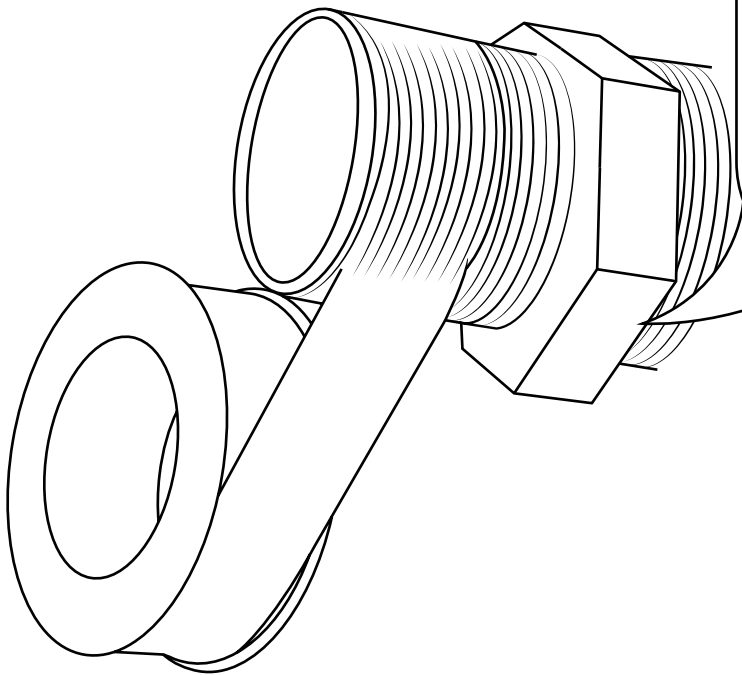

# Milano

Shower Valve

Installation Guide

# Installation

---

*Tools required for installing:*

Parts included:

1

2

**i** Not included

3