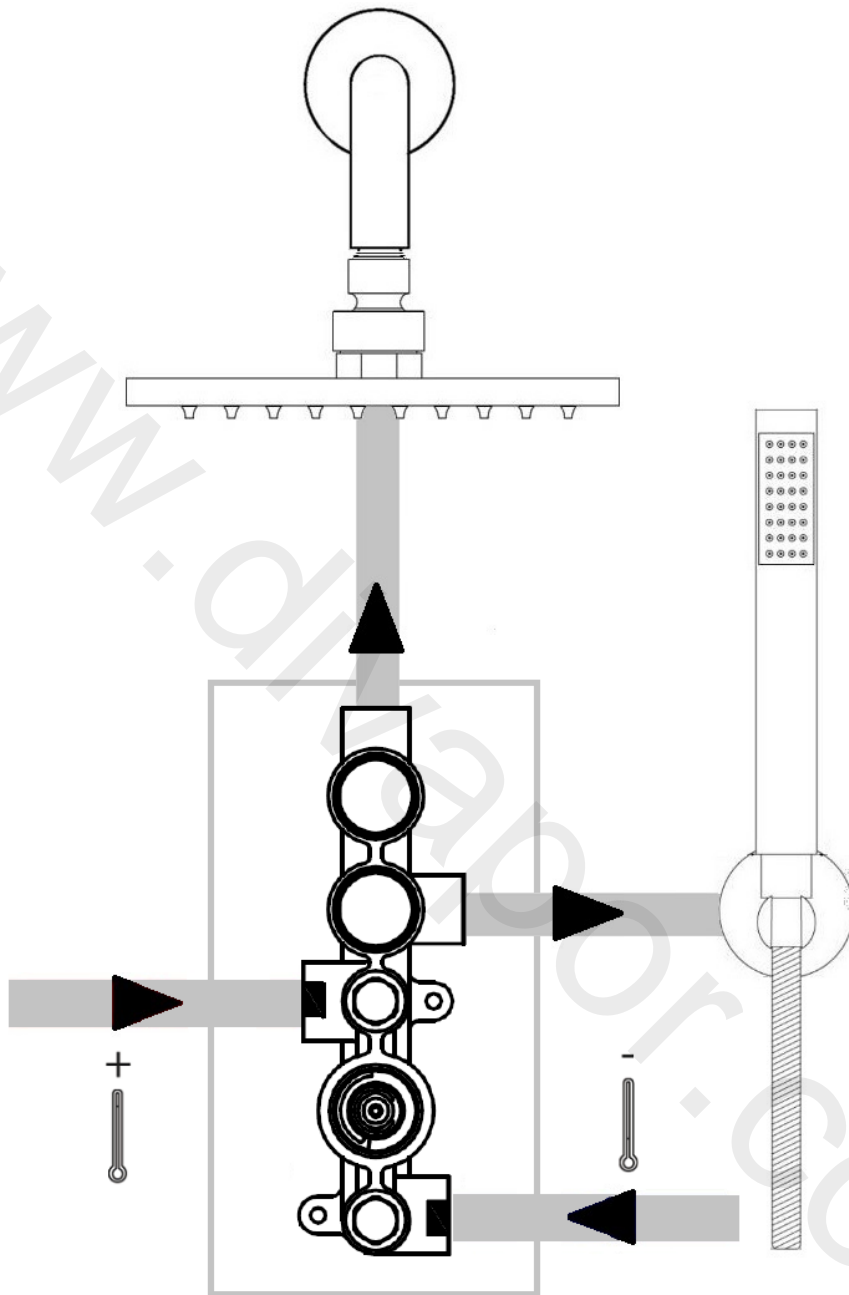

Installation Example

Style may vary