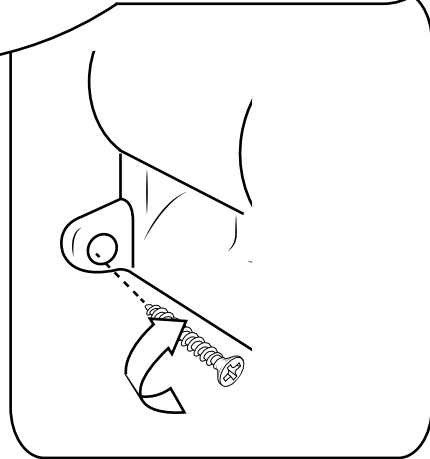

# Milano

Shower Valve

Installation Guide

# Installation

---

*Tools required for installing:*

Parts included:

1

2

**i** Not included

3