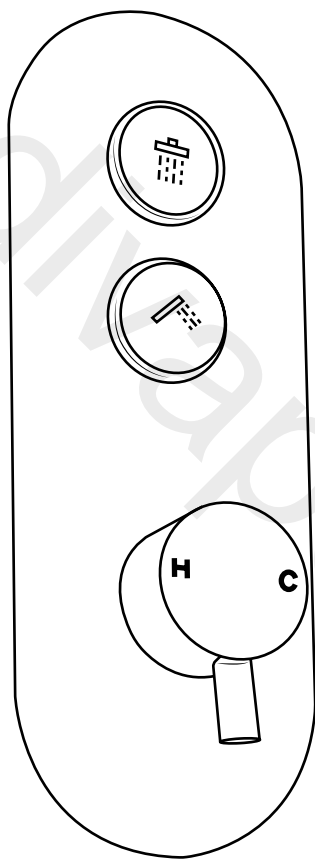

# Milano

Shower Valve

Installation Guide

# Installation

---

*Tools required for installing:*

Parts included:

1

2

**i** Not included

3