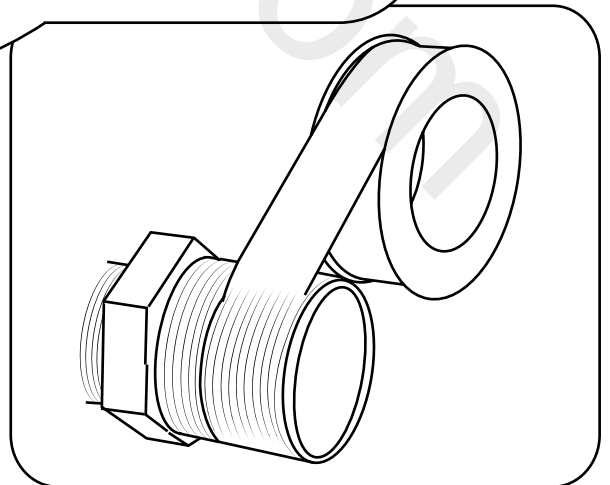

i Not included