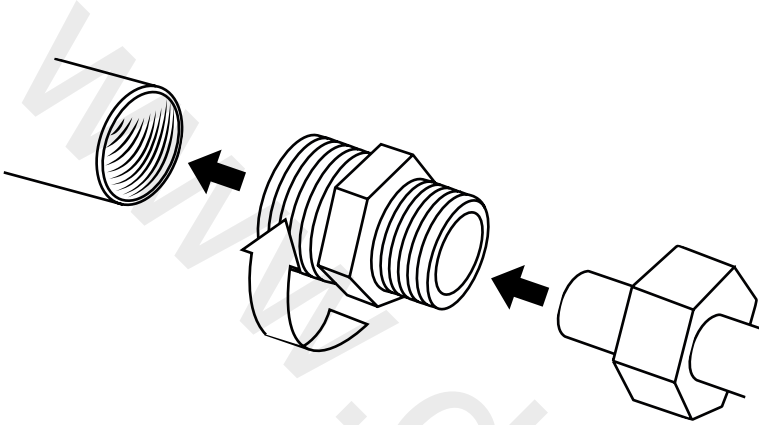

# Milano

Shower Valve

Installation Guide

# Installation

---

*Tools required for installing:*

Parts included:

1

2

**i** Not included

3