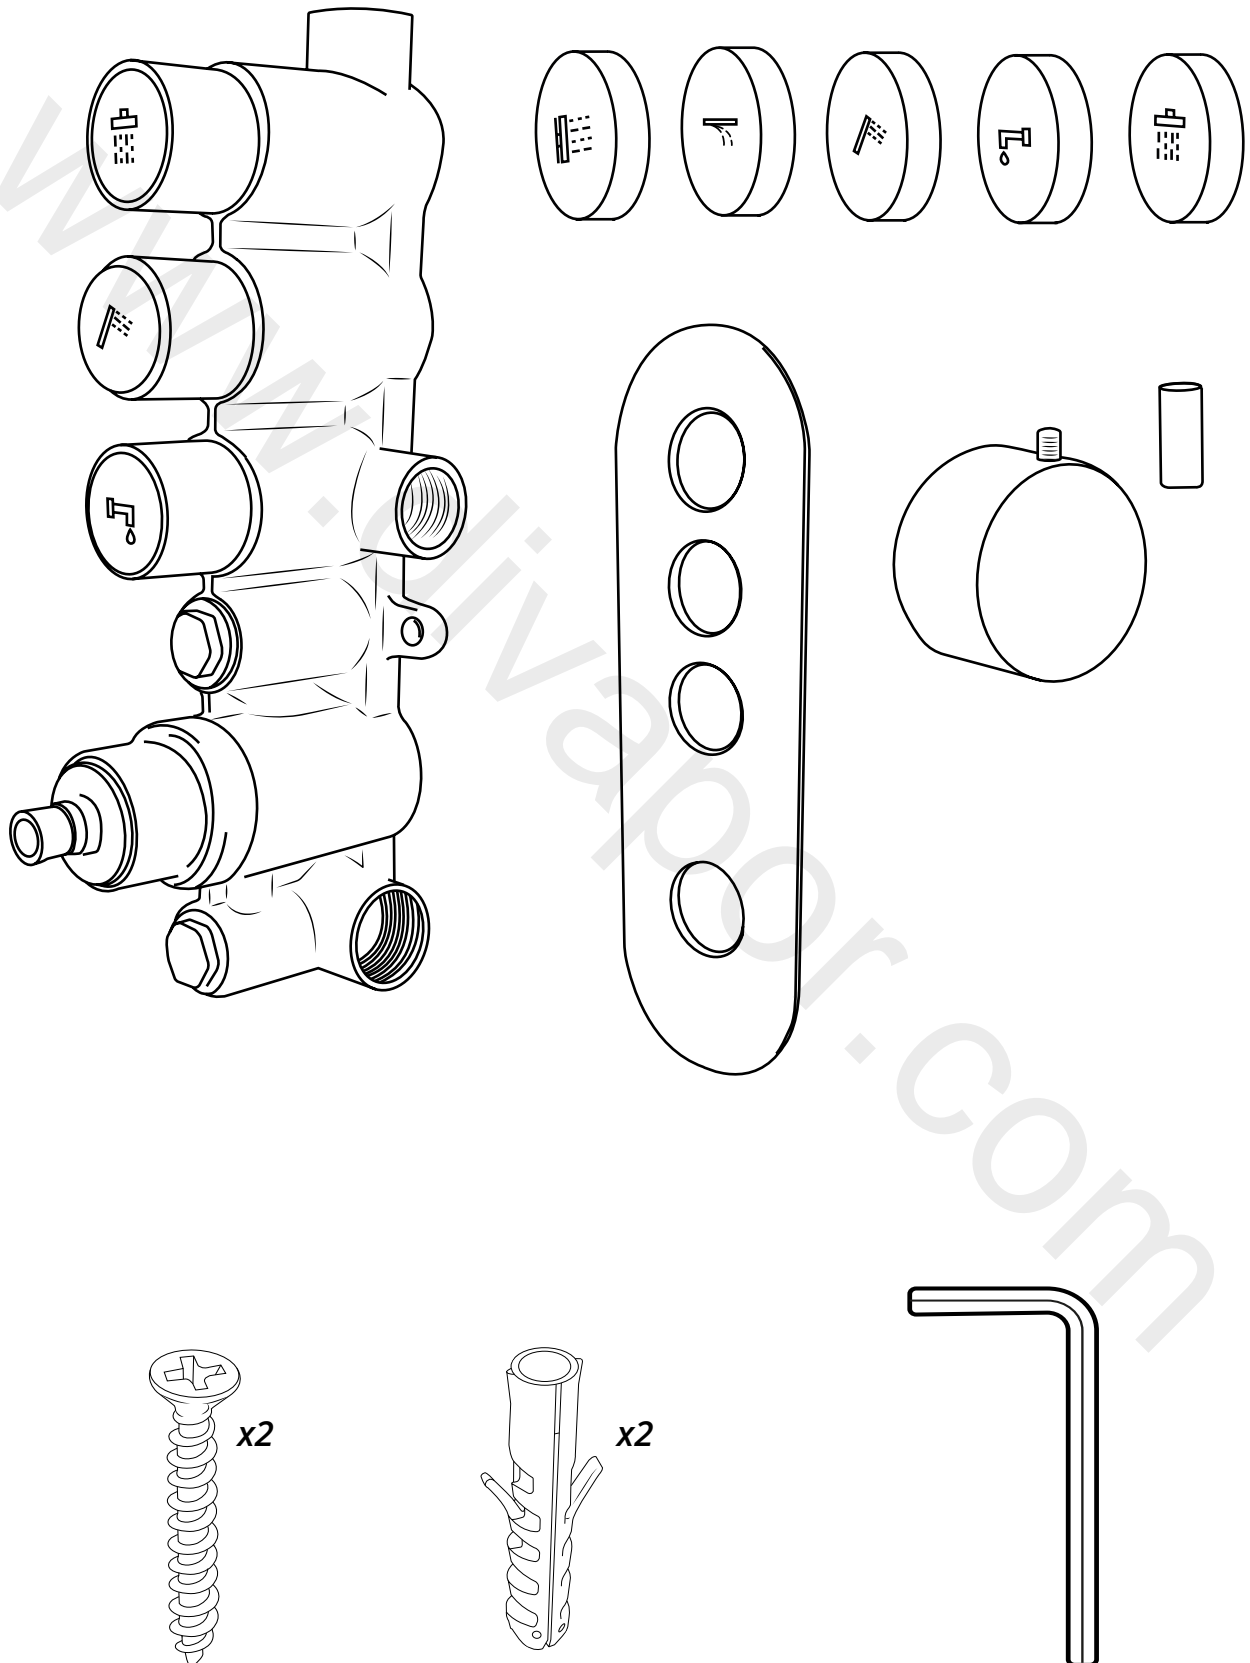

# Milano

Shower Valve

Installation Guide

# Installation

---

*Tools required for installing:*

**Parts included:**

1

2

**i** Not included

3

4

5

6

7

8

9

10

11