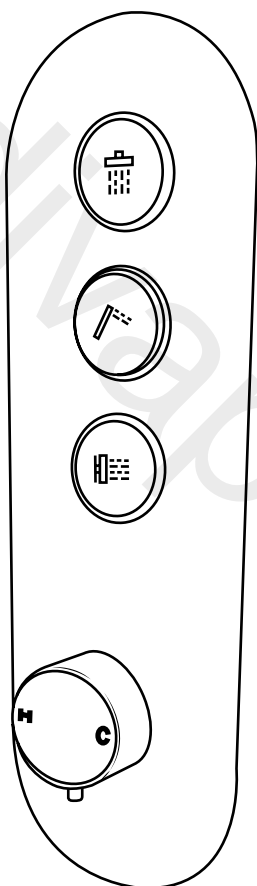

# Milano

Shower Valve

Installation Guide

# Installation

---

*Tools required for installing:*

**Parts included:**

1

2

**i** Not included

3