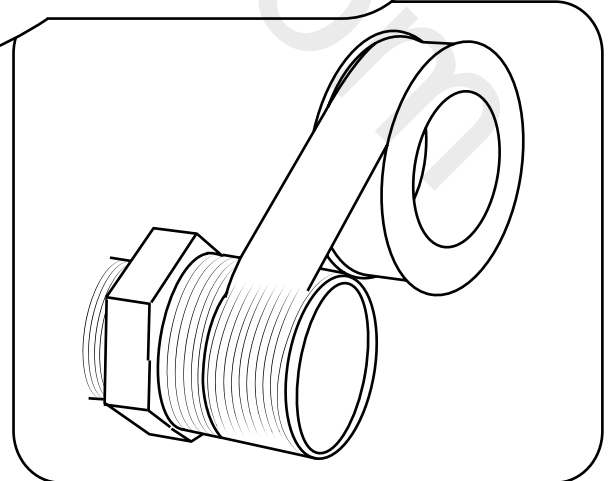

i Not included