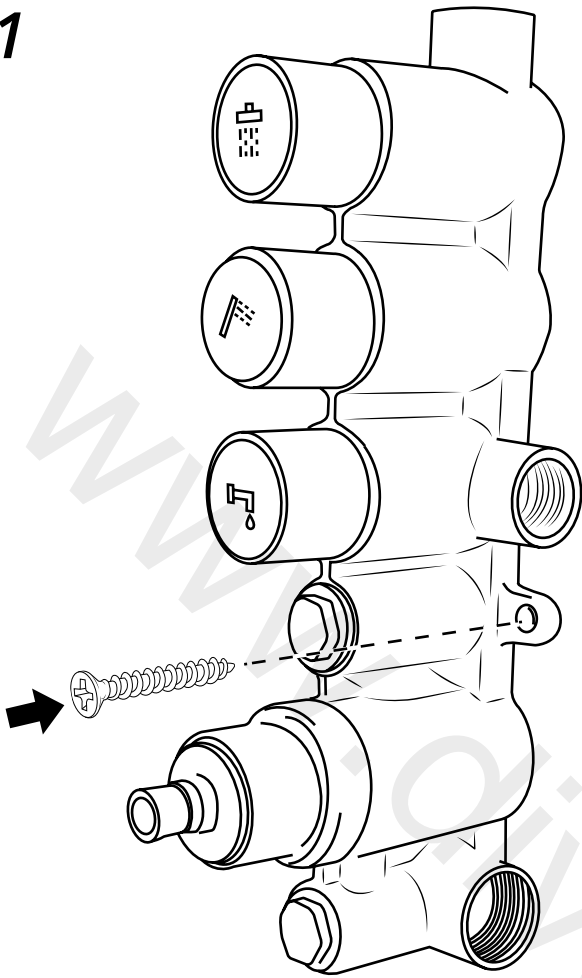

# Milano

Shower Valve

Installation Guide

# Installation

---

*Tools required for installing:*

**Parts included:**

1

2

**i** Not included

3