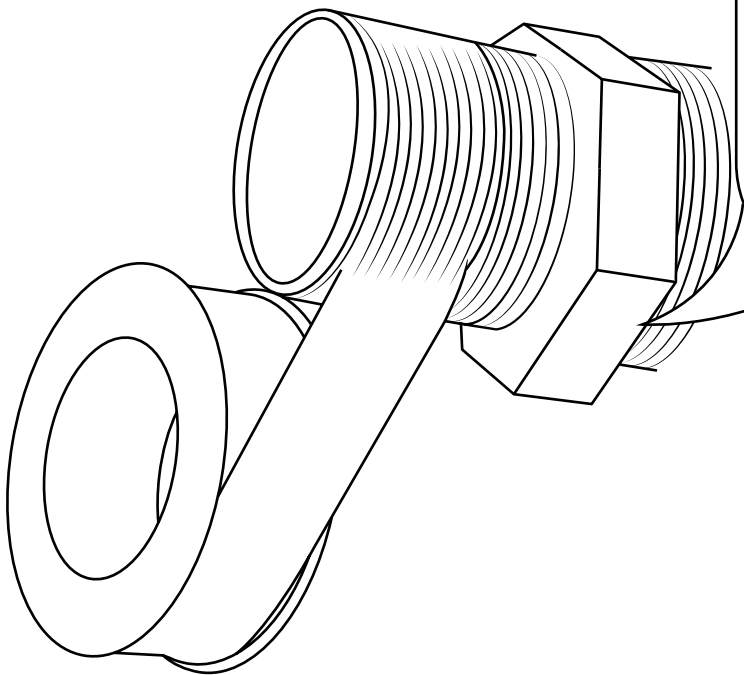

# Milano

Shower Valve

Installation Guide

# Installation

---

*Tools required for installing:*

**Parts included:**

1

2

**i** Not included

3