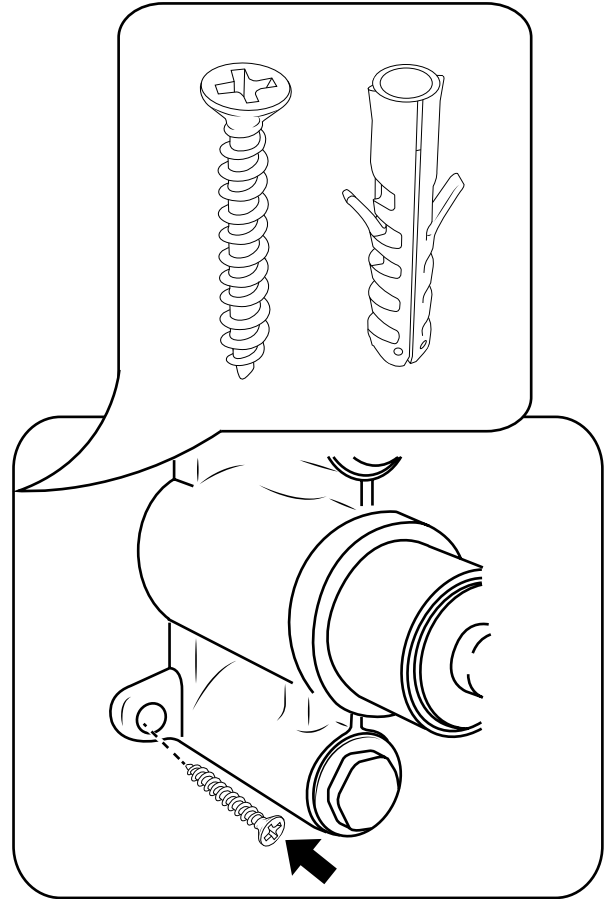

# Milano

Shower Valve

Installation Guide

# Installation

---

*Tools required for installing:*

**Parts included:**

1

2

**i** Not included

3