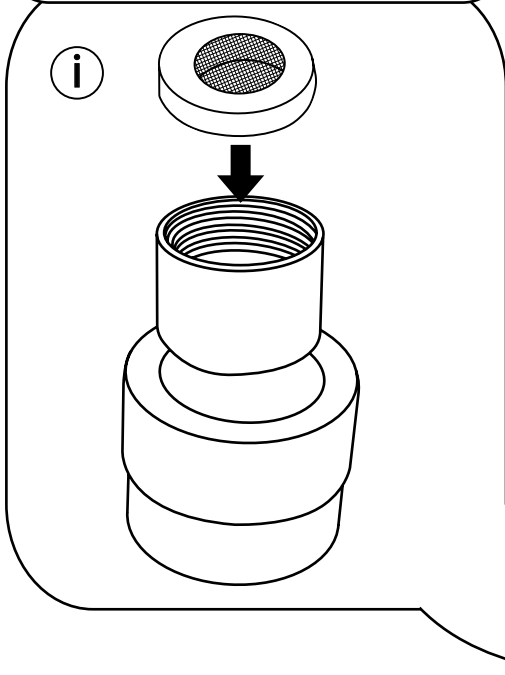

2

3

If you require any additional information or have any issues with this product please refer to the website.