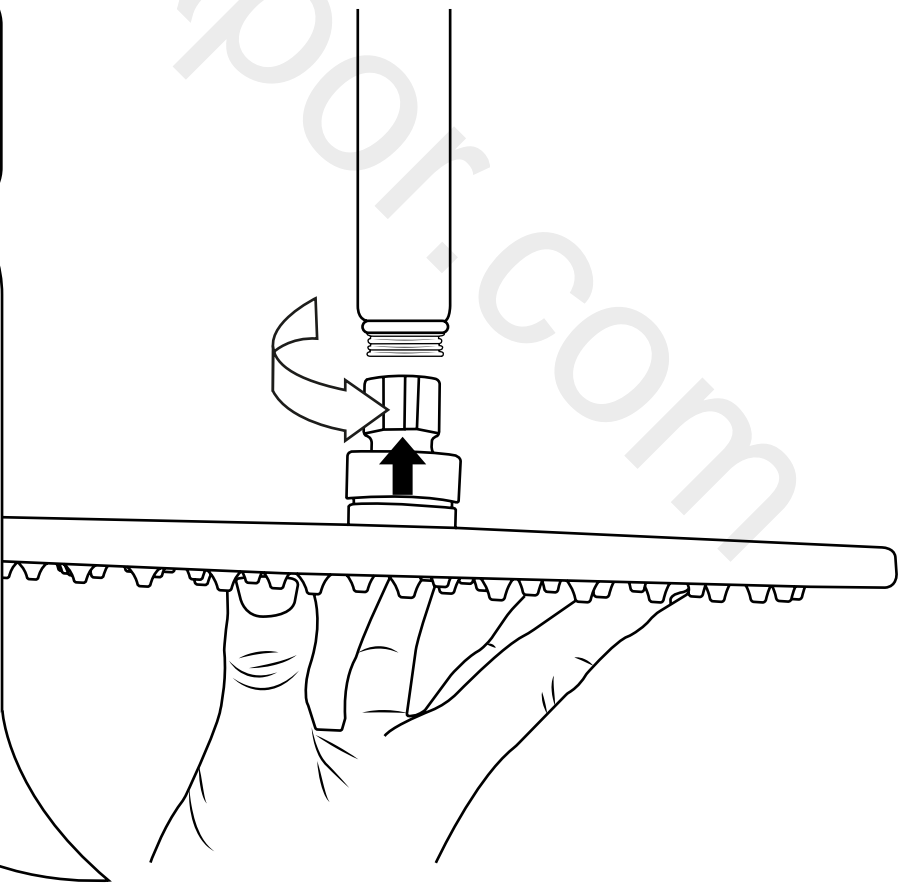

2

3

If you require any additional information or have any issues with this product please refer to the website.