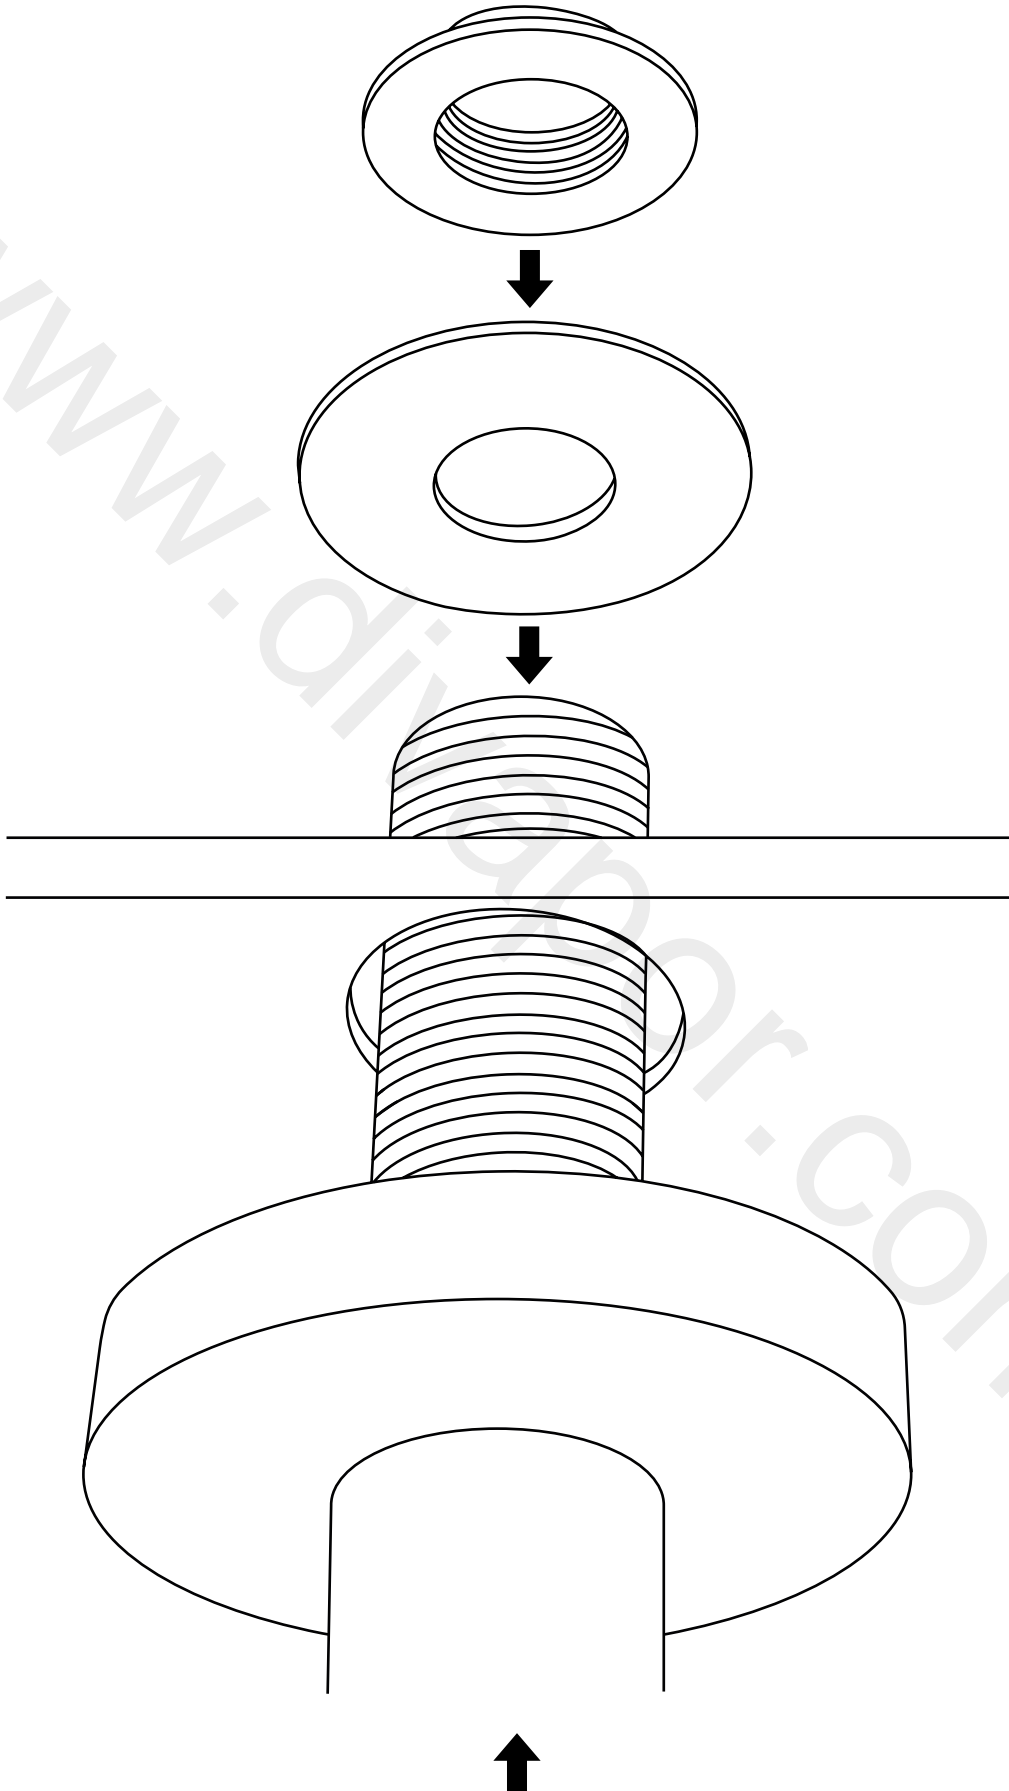

Milano

Ceiling Mounted Shower Head & Arm

Installation Guide

Style may vary

Installation

Tools required for installing:

Parts included:

1