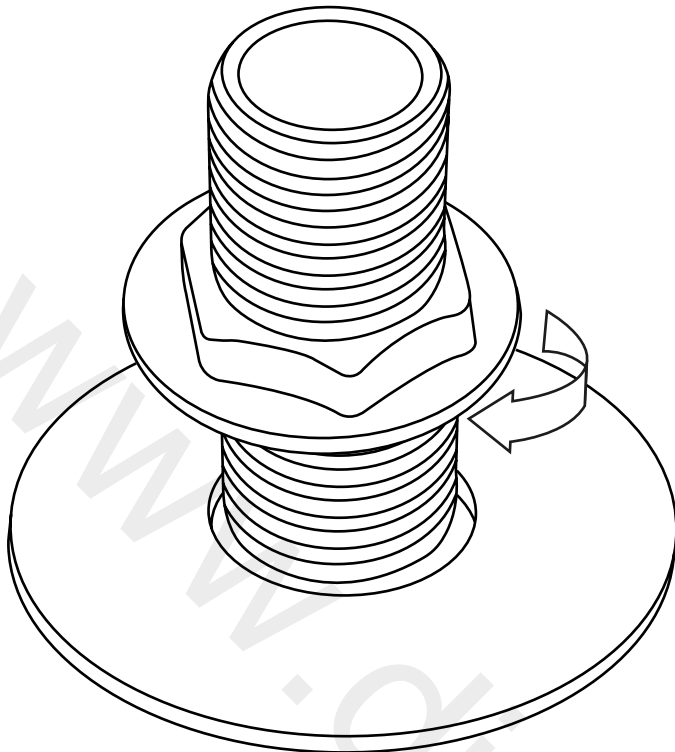

2

3

If you require any additional information or have any issues with this product please refer to the website.