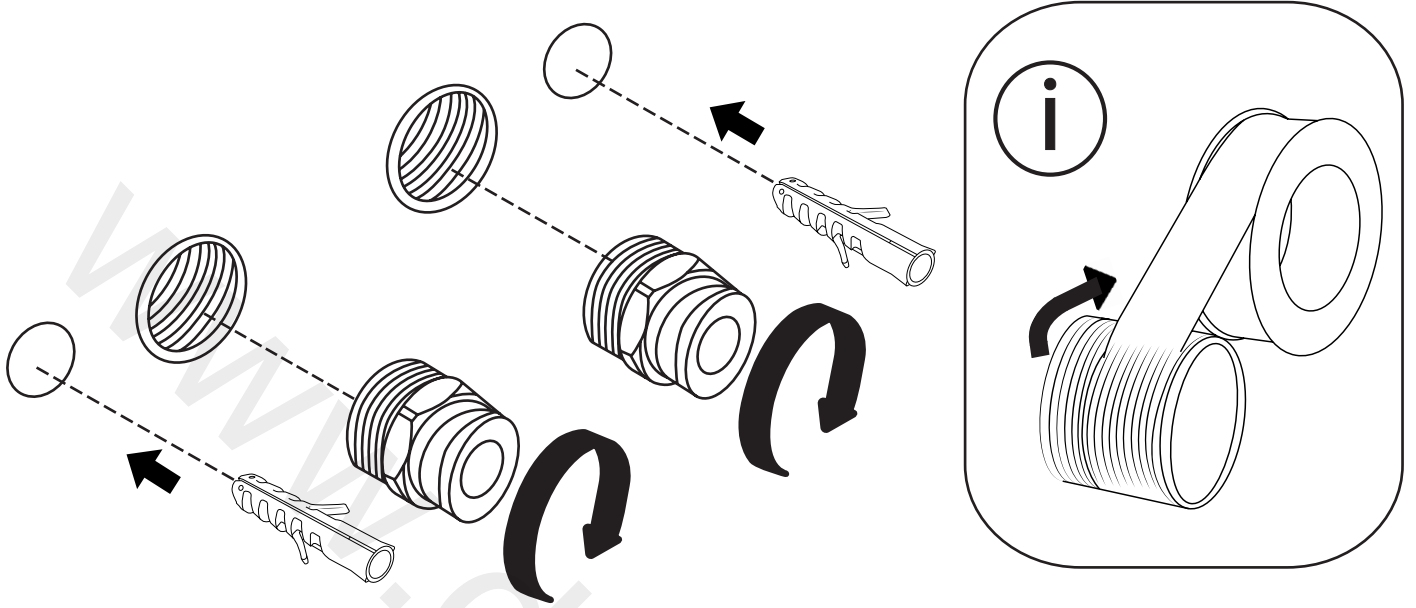

Milano

Concealed Shower Head with
Waterblade

Installation Guide

 Style may vary

Installation

Tools required for installing:

Parts included:

1