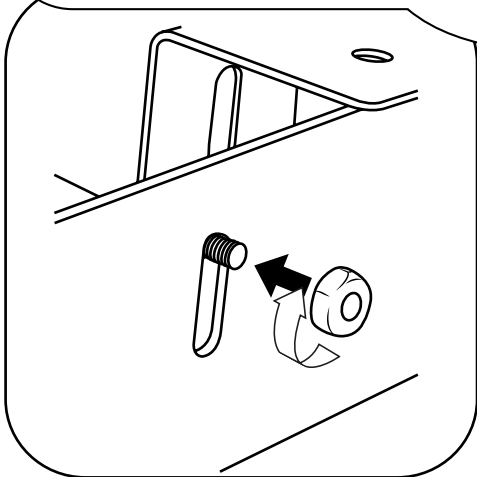

# Milano

Large Recessed Shower Head

Installation Guide

Style may vary

# Installation

---

*Tools required for installing:*

**Parts included:**

1

2

3

4