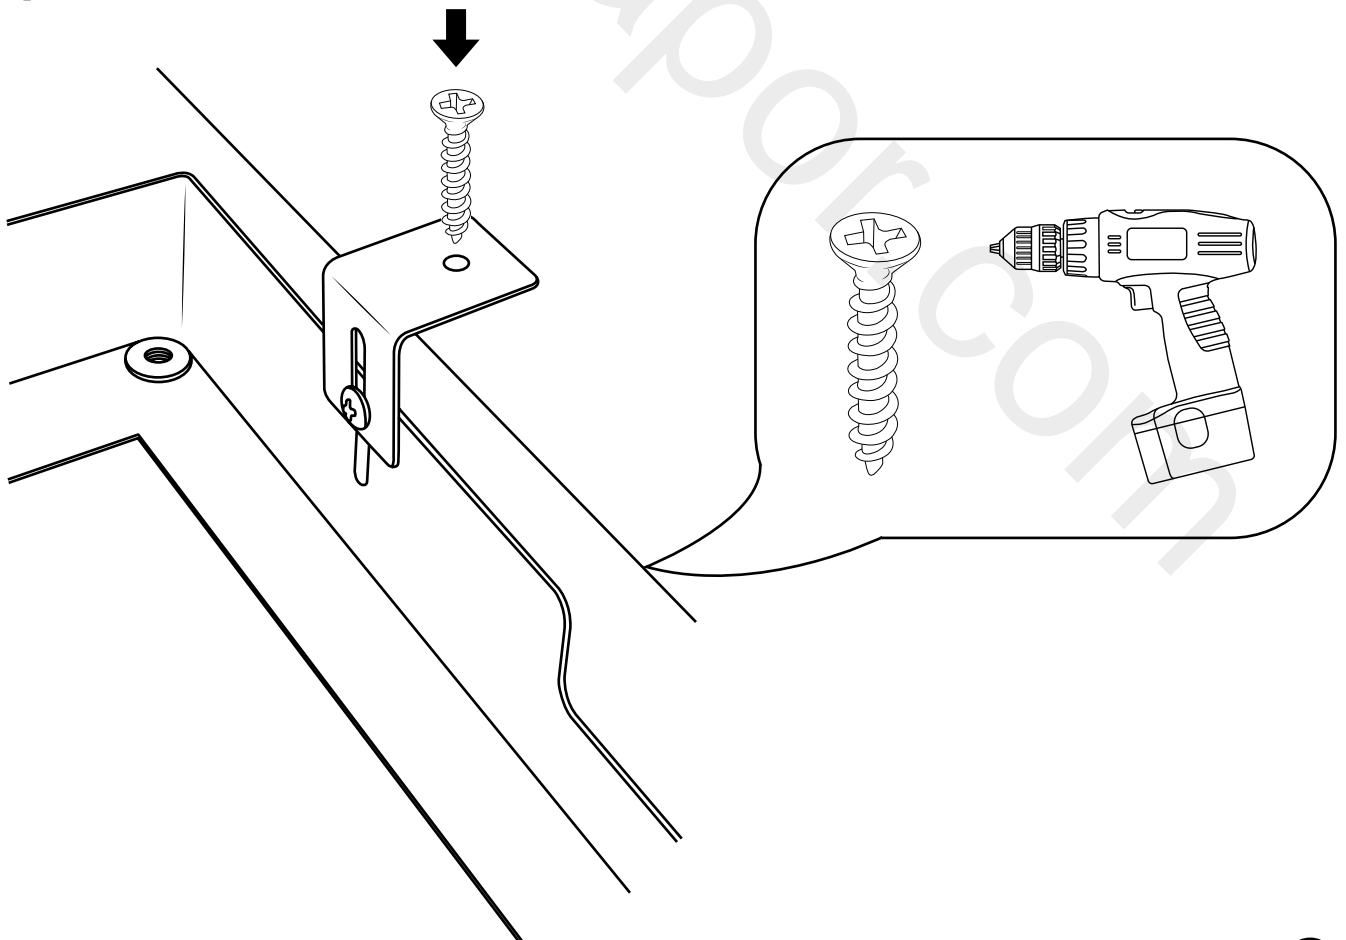

# Milano

Large Recessed Shower Head

Installation Guide

Style may vary

# Installation

---

*Tools required for installing:*

**Parts included:**

1

2

3

4