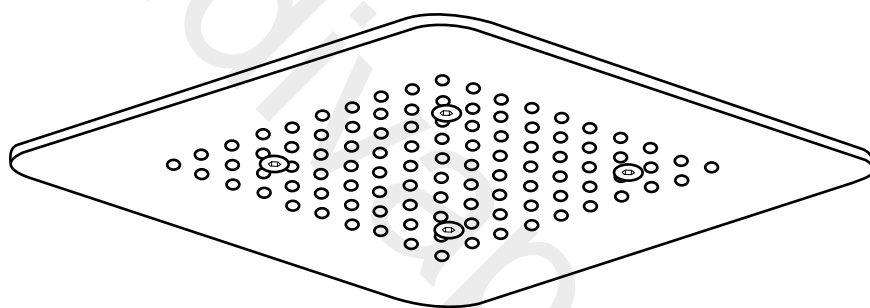

# Milano

Large Recessed Shower Head

Installation Guide

Style may vary