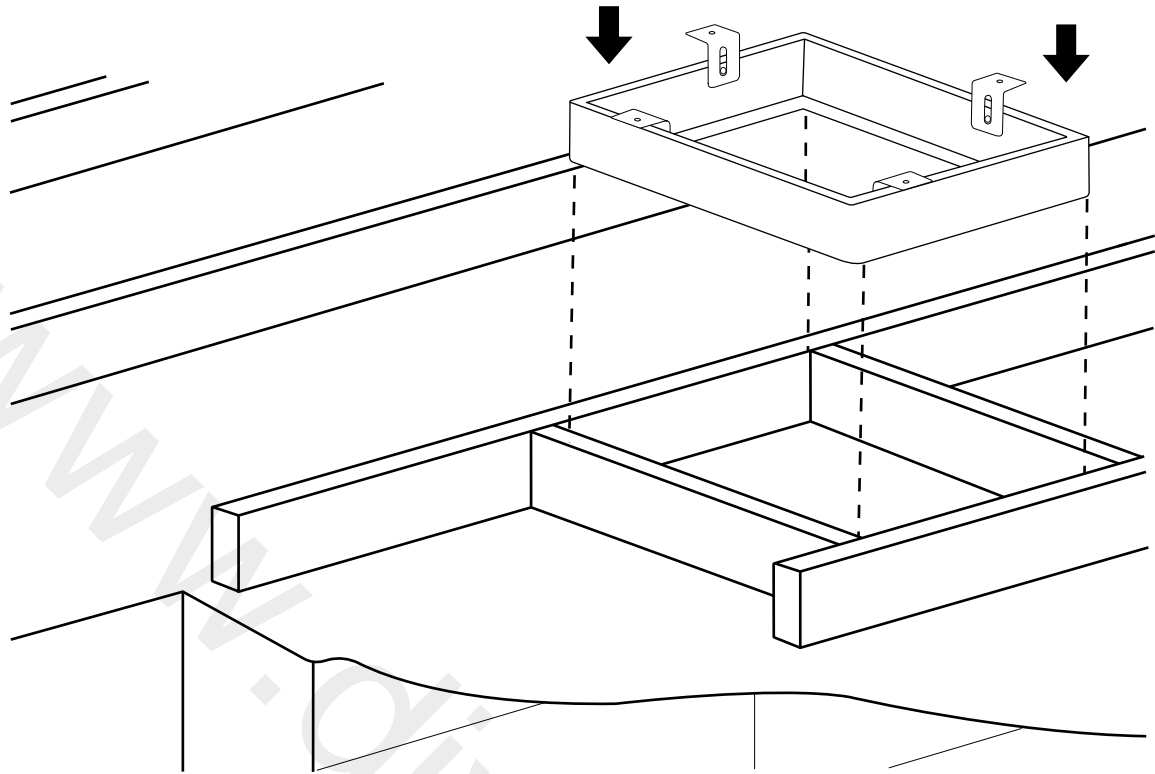

# Milano

Large Recessed Shower Head

Installation Guide

Style may vary

# Installation

---

*Tools required for installing:*

**Parts included:**

1

2

3

4