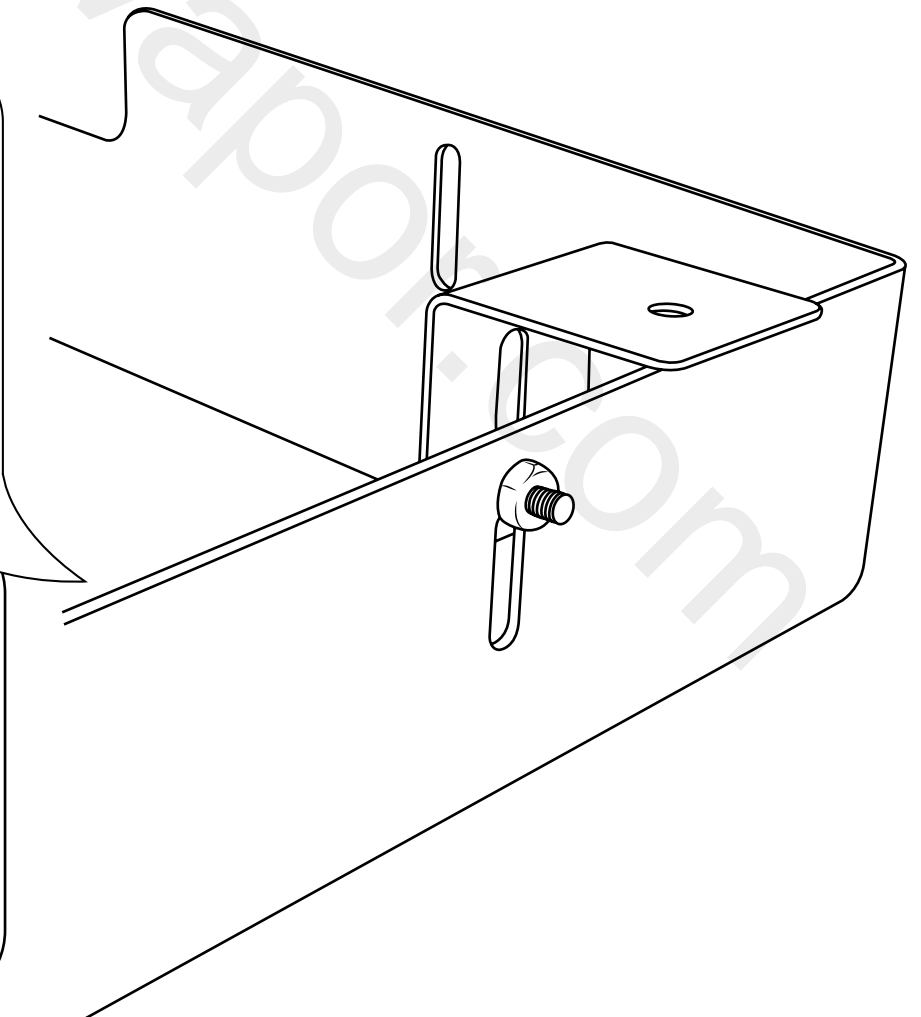

# Milano

Large Recessed Shower Head

Installation Guide

Style may vary

# Installation

---

*Tools required for installing:*

**Parts included:**

1

2

3

4