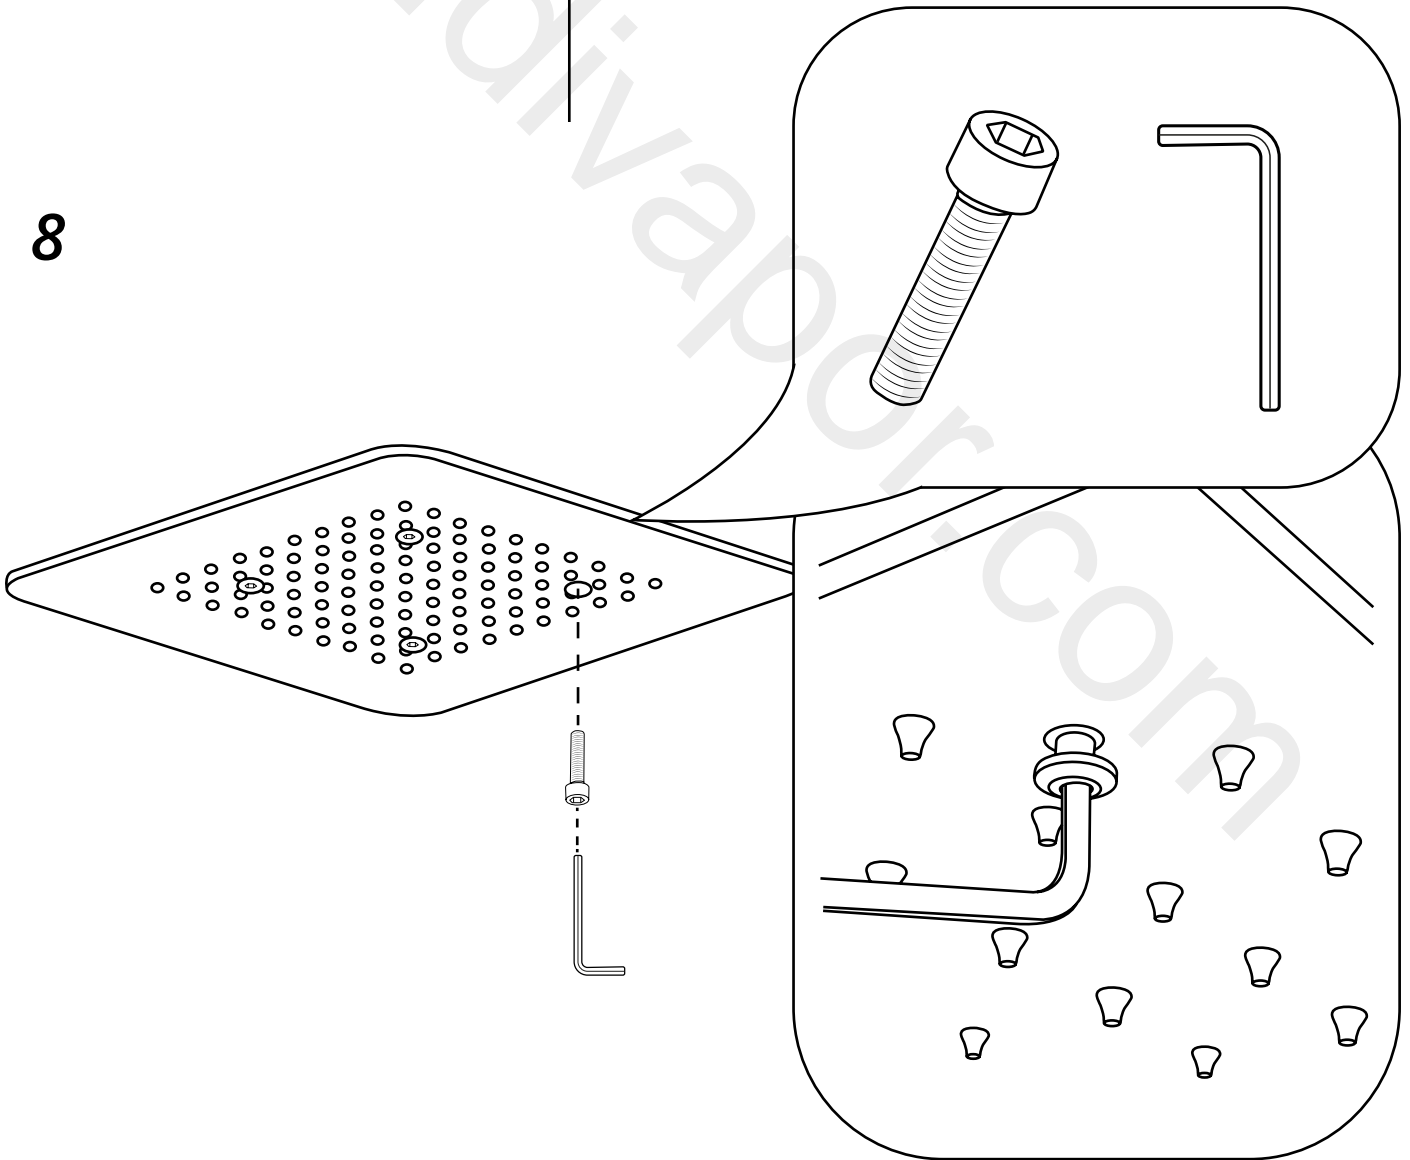

# Milano

Large Recessed Shower Head

Installation Guide

Style may vary

# Installation

---

*Tools required for installing:*

**Parts included:**

1

2

3

4

5

6

7

8

9

www.diyapor.com