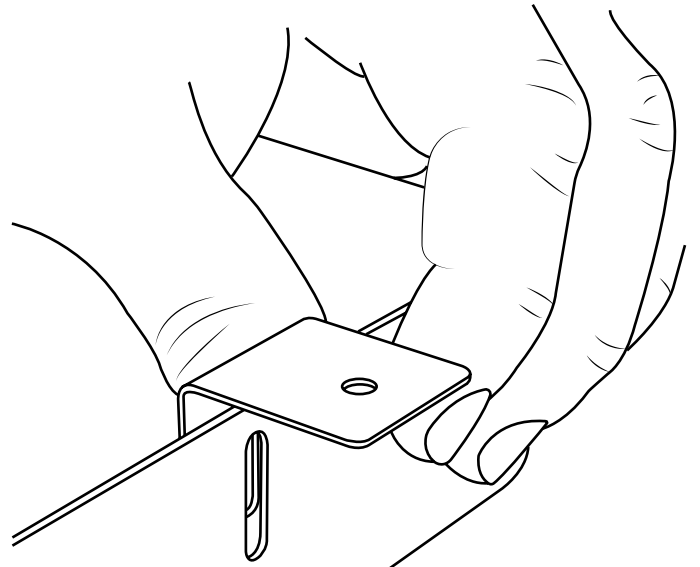

# Milano

Large Recessed Shower Head

Installation Guide

Style may vary

# Installation

---

*Tools required for installing:*

**Parts included:**

1

2

3

4