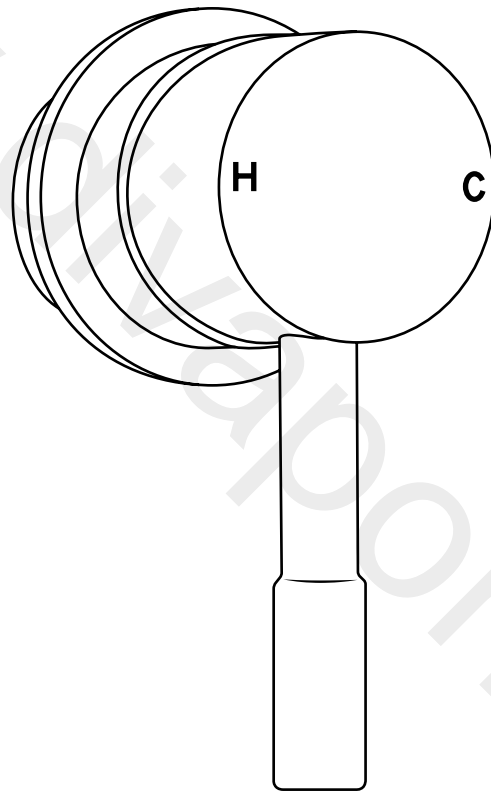

Milano

Manual Valve

 Style may vary

Installation Guide

Installation

Tools required for installing:

Parts included:

x4