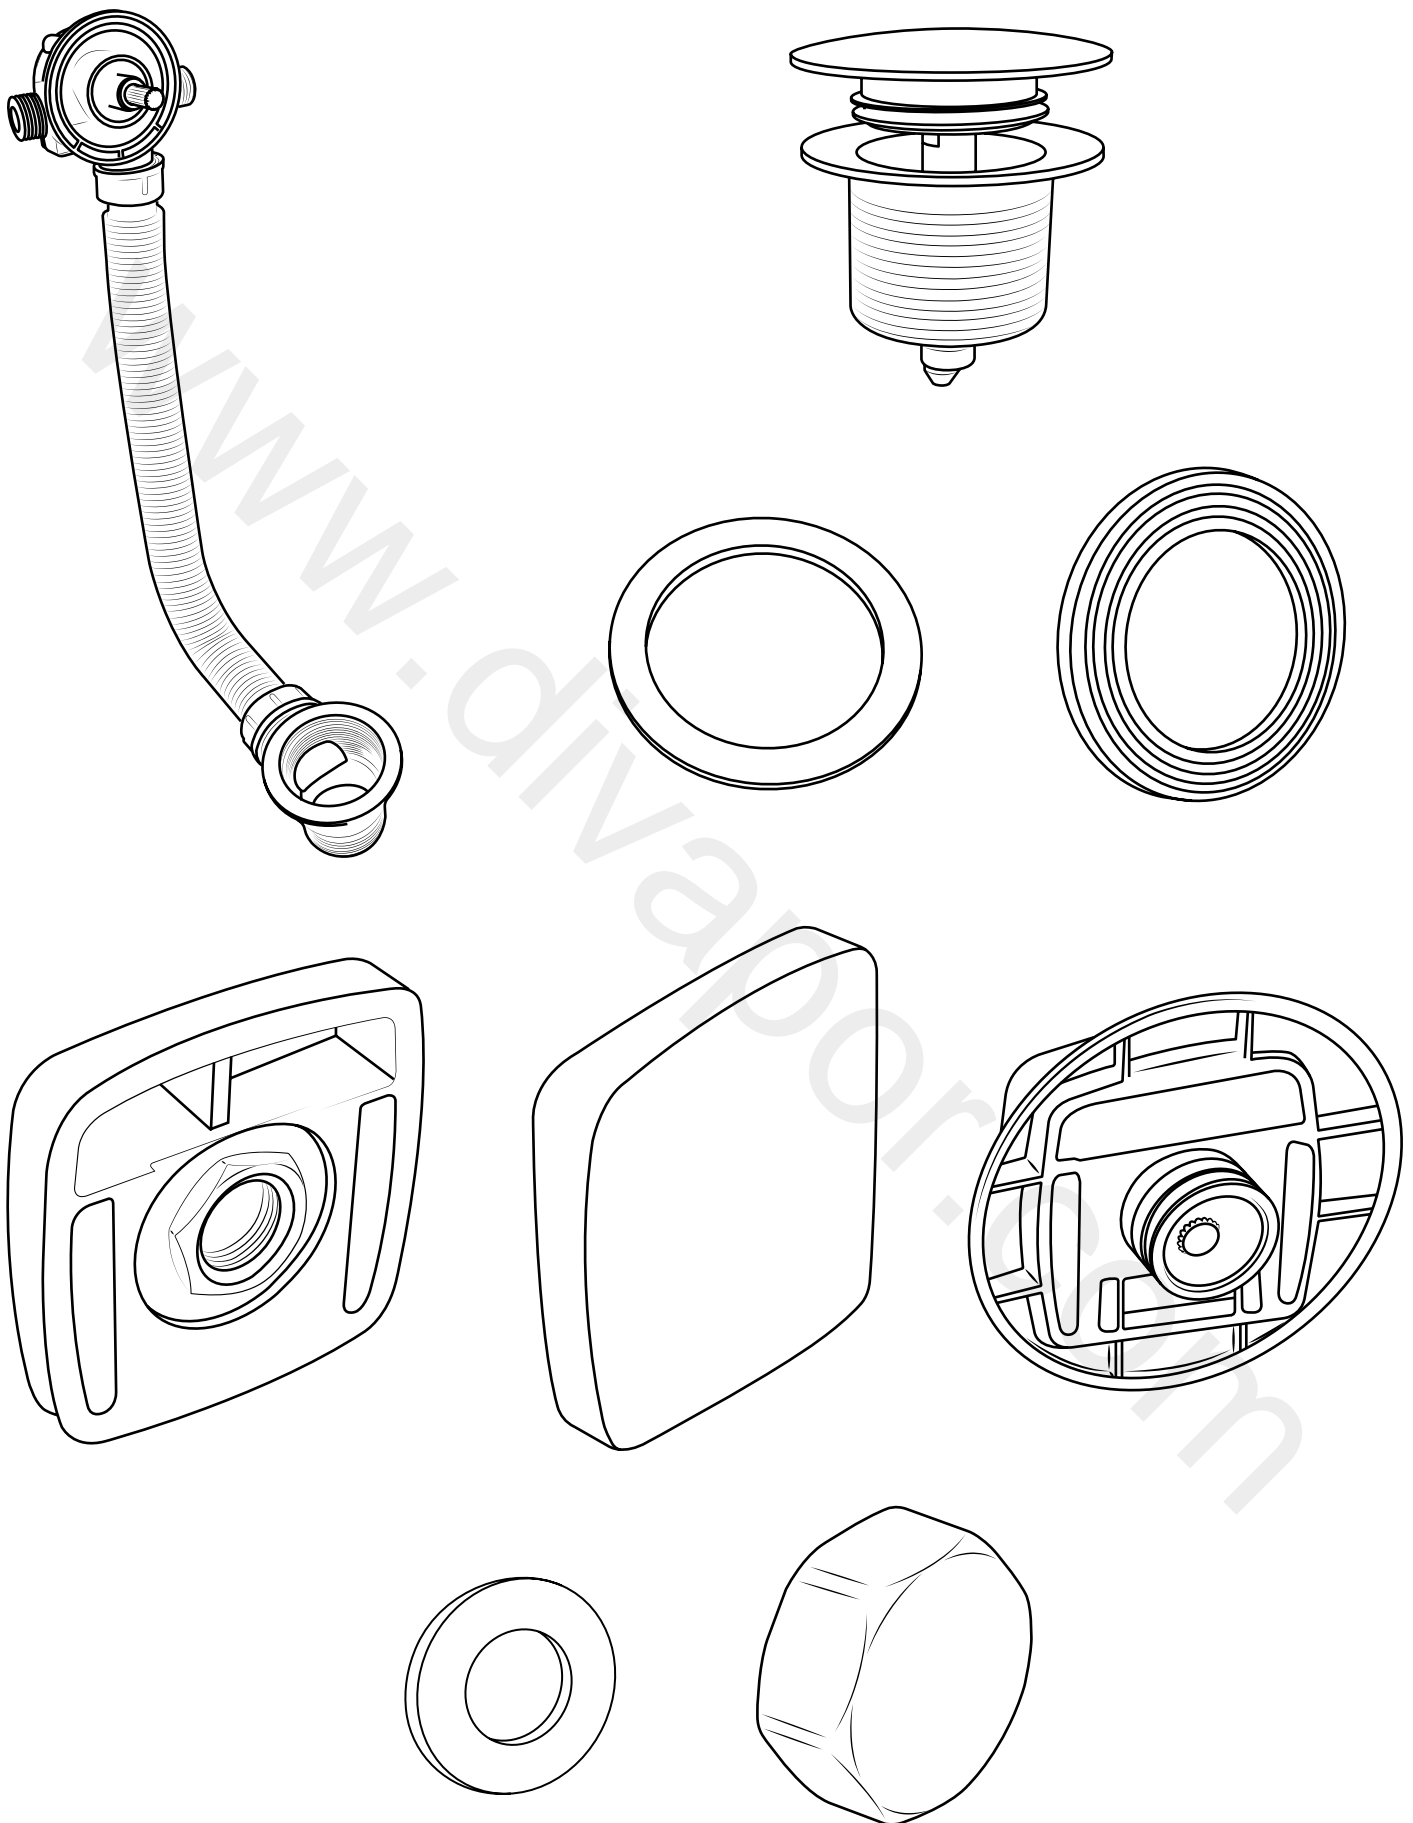

Milano

Overflow Bath Filler

① Style may vary

Installation Guide

Installation

Tools required for installing:

www.divapor.com

Parts included:

1

2

3

4

5

6

7

8